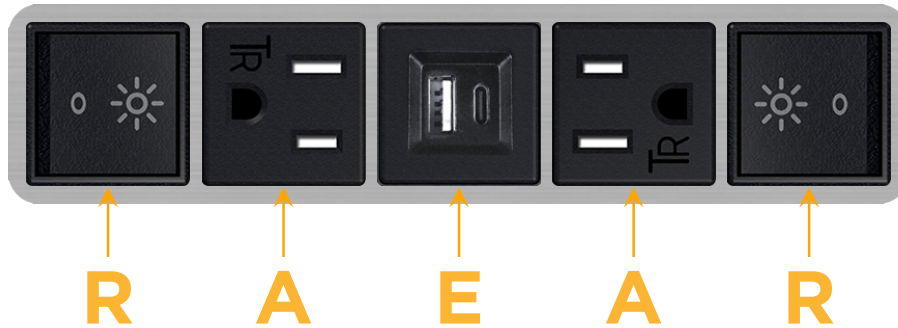

M-POWER-5T

AC POWER & DATA CONNECTIVITY SOLUTION

M-POWER-5T-RAEAR-SS4B

Distributed by

Mormax Company, Inc.

8 Westchester Plaza

Elmsford, NY 10523

914-699-0101

sales@mormax.com

mormax.com

Metro Light & Power's line of power & data solutions offers sophisticated design elements combined with greater ease of installation. Streamlined and low-profile, enhanced by side-exiting cords, our outlets advance the industry with their cutting edge look and feel. We believe flexibility is key, and we provide a variety of mounting options, including the ability to mount in limited spaces. Our outlets are available in many finishes and configurations, in addition to a custom color and finish capability for our clients.

Bezel Finish: **STAINLESS STEEL BRUSHED**

Custom Finishes Available M-POWER-5T-RAEAR-SS4B

Features:

Module/Port Options:

- A Tamper Resistant AC Receptacle
- E USB-A & USB-C (20W)
- M Double USB-A (Fast Charging Ports - 18W)
- H HDMI
- 6 CAT 6
- 12 RJ 12
- X Switched AC
- Y 3-Way Switch (Low Voltage)
- V USB-C (45W High Speed Charging Port)
- S USB-C (25W High Speed Charging Port)
- R Switched AC (Rocker Switch)
- D Dimmer Switch

Plug:

Supplied with Low Profile Flat 45° Angle 120 VAC Plug

Optional Standard Straight 120 VAC Plug

Optional Straight 120 VAC Pass-through Plug

- CLEAN, COMPACT DESIGN
- STREAMLINED
- LOW PROFILE
- SIDE-EXITING CORDS
- PLUG & PLAY
- 6' AC CORD & PLUG (FLAT PLUG STANDARD)
- CUSTOMIZABLE CONFIGURATIONS AND FINISHES
- UL LISTED FOR MOUNTING IN FURNITURE
- 15A