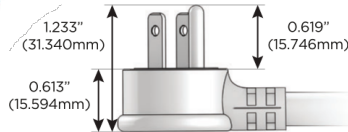

# M-POWER-5T

AC POWER & DATA CONNECTIVITY SOLUTION

M-POWER-5T-RAEAR-SS4B

Specs:

**Modules/Ports:**

- R** Switched AC (Rocker Switch)
- A** Tamper Resistant AC Receptacle
- E** USB-A & USB-C (20W)

**R A E**

Distributed by