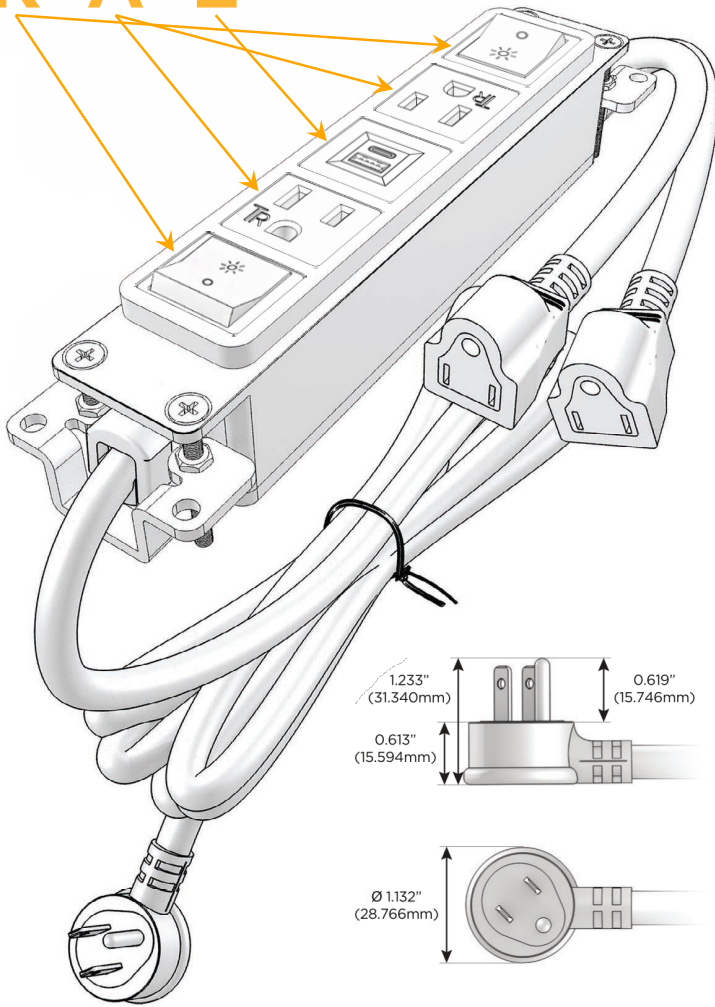

#### Module/Port Options:

- A Tamper Resistant AC Receptacle
- E USB-A & USB-C (20W)
- M Double USB-A (Fast Charging Ports - 18W)
- H HDMI
- 6 CAT 6
- 12 RJ 12
- X Switched AC
- Y 3-Way Switch (Low Voltage)
- V USB-C (45W High Speed Charging Port)
- S USB-C (25W High Speed Charging Port)
- R Switched AC (Rocker Switch)
- D Dimmer Switch

#### Plug:

Supplied with Low Profile Flat 45° Angle 120 VAC Plug

Optional Standard Straight 120 VAC Plug

Optional Straight 120 VAC Pass-through Plug

- CLEAN, COMPACT DESIGN
- STREAMLINED
- LOW PROFILE
- SIDE-EXITING CORDS
- PLUG & PLAY
- 6' AC CORD & PLUG (FLAT PLUG STANDARD)
- CUSTOMIZABLE CONFIGURATIONS AND FINISHES
- UL LISTED FOR MOUNTING IN FURNITURE
- 15A

# M-POWER-5T

AC POWER & DATA CONNECTIVITY SOLUTION

M-POWER-5T-RAEAR-SS4B

Specs:

**Modules/Ports:**

- R** Switched AC (Rocker Switch)
- A** Tamper Resistant AC Receptacle
- E** USB-A & USB-C (20W)

**R A E**

Distributed by