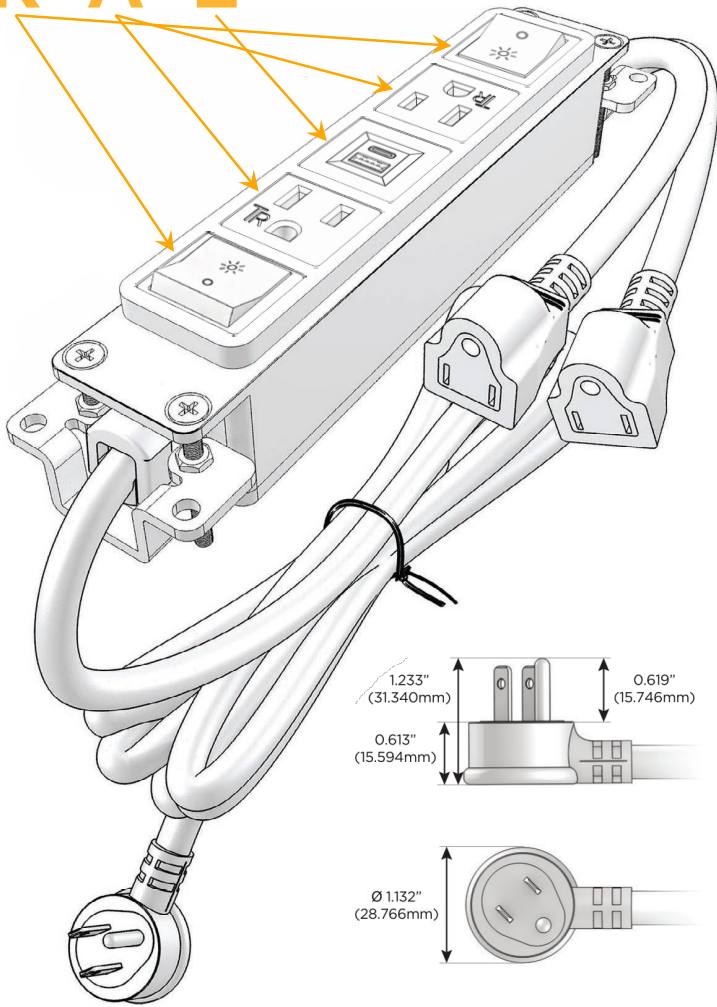

Bezel Finish: **GUNMETAL (ABS)**

Custom Finishes Available M-POWER-5T-RAEAR-S3AB

Features:

Module/Port Options:

- A Tamper Resistant AC Receptacle
- E USB-A & USB-C (20W)
- M Double USB-A (Fast Charging Ports - 18W)
- H HDMI
- 6 CAT 6
- 12 RJ 12
- X Switched AC
- Y 3-Way Switch (Low Voltage)
- V USB-C (45W High Speed Charging Port)
- S USB-C (25W High Speed Charging Port)
- R Switched AC (Rocker Switch)
- D Dimmer Switch

Plug:

- Supplied with Low Profile Flat 45° Angle 120 VAC Plug
- Optional Standard Straight 120 VAC Plug
- Optional Straight 120 VAC Pass-through Plug

- CLEAN, COMPACT DESIGN
- STREAMLINED
- LOW PROFILE
- SIDE-EXITING CORDS
- PLUG & PLAY
- 6' AC CORD & PLUG (FLAT PLUG STANDARD)
- CUSTOMIZABLE CONFIGURATIONS AND FINISHES
- UL LISTED FOR MOUNTING IN FURNITURE
- 15A

M-POWER-5T

AC POWER & DATA CONNECTIVITY SOLUTION

M-POWER-5T-RAEAR-S3AB

Specs:

Modules/Ports:

- R** Switched AC (Rocker Switch)
- A** Tamper Resistant AC Receptacle
- E** USB-A & USB-C (20W)

R A E

Distributed by