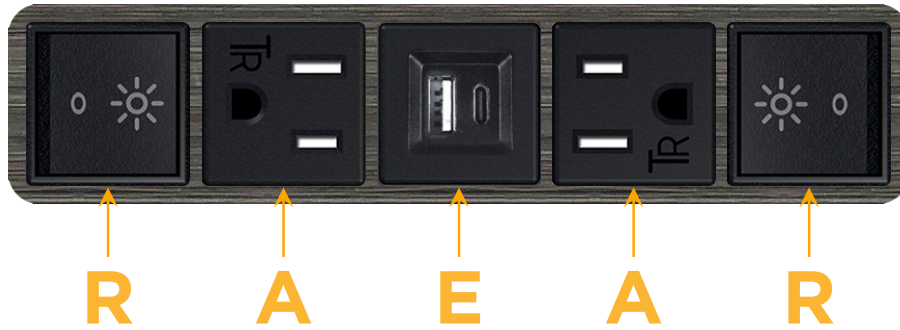

Bezel Finish: **GUNMETAL (ABS)**

Custom Finishes Available M-POWER-5T-RAEAR-S3AB

Features:

Module/Port Options:

- A Tamper Resistant AC Receptacle
- E USB-A & USB-C (20W)
- M Double USB-A (Fast Charging Ports - 18W)
- H HDMI
- 6 CAT 6
- 12 RJ 12
- X Switched AC
- Y 3-Way Switch (Low Voltage)
- V USB-C (45W High Speed Charging Port)
- S USB-C (25W High Speed Charging Port)
- R Switched AC (Rocker Switch)
- D Dimmer Switch

Plug:

- Supplied with Low Profile Flat 45° Angle 120 VAC Plug
- Optional Standard Straight 120 VAC Plug
- Optional Straight 120 VAC Pass-through Plug

- CLEAN, COMPACT DESIGN
- STREAMLINED
- LOW PROFILE
- SIDE-EXITING CORDS
- PLUG & PLAY
- 6' AC CORD & PLUG (FLAT PLUG STANDARD)
- CUSTOMIZABLE CONFIGURATIONS AND FINISHES
- UL LISTED FOR MOUNTING IN FURNITURE
- 15A

M-POWER-5T

AC POWER & DATA CONNECTIVITY SOLUTION

M-POWER-5T-RAEAR-S3AB

Specs:

Modules/Ports:

- R** Switched AC (Rocker Switch)
- A** Tamper Resistant AC Receptacle
- E** USB-A & USB-C (20W)

R A E

Distributed by