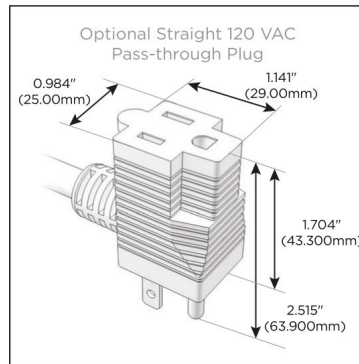

Plug:

- Supplied with Low Profile Flat 45° Angle 120 VAC Plug
- Optional Standard Straight 120 VAC Plug
- Optional Straight 120 VAC Pass-through Plug

- CLEAN, COMPACT DESIGN
- STREAMLINED
- LOW PROFILE
- SIDE-EXITING CORDS
- PLUG & PLAY
- 6' AC CORD & PLUG (FLAT PLUG STANDARD)
- CUSTOMIZABLE CONFIGURATIONS AND FINISHES
- UL LISTED FOR MOUNTING IN FURNITURE
- 15A

M-POWER-5T

AC POWER & DATA CONNECTIVITY SOLUTION

M-POWER-5T-RAEAR-S3AB

Specs:

Modules/Ports:

- R** Switched AC (Rocker Switch)
- A** Tamper Resistant AC Receptacle
- E** USB-A & USB-C (20W)

R A E

Distributed by