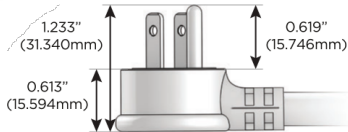

M-POWER-5T

AC POWER & DATA CONNECTIVITY SOLUTION

M-POWER-5T-RAEAR-S3AB

Specs:

Modules/Ports:

- R** Switched AC (Rocker Switch)
- A** Tamper Resistant AC Receptacle
- E** USB-A & USB-C (20W)

R A E

Distributed by