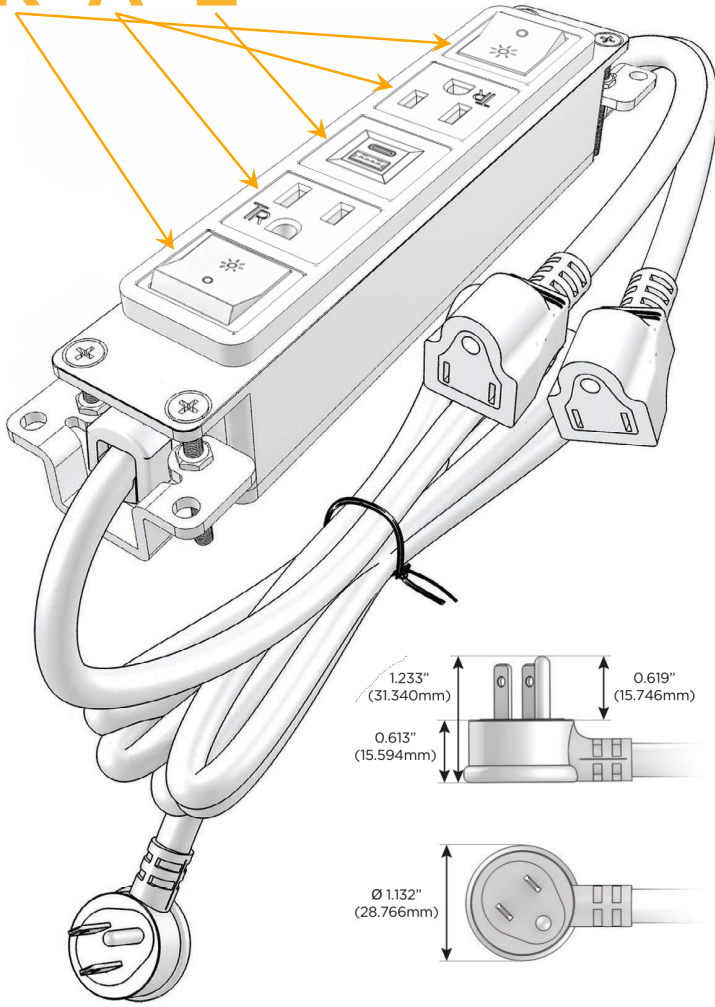

Bezel Finish: **CHROME (ABS)**
Custom Finishes Available M-POWER-5T-RAEAR-CRAB

Features:

Module/Port Options:

- A** Tamper Resistant AC Receptacle
- E** USB-A & USB-C (20W)
- M** Double USB-A (Fast Charging Ports - 18W)
- H** HDMI
- 6** CAT 6
- 12** RJ 12
- X** Switched AC
- Y** 3-Way Switch (Low Voltage)
- V** USB-C (45W High Speed Charging Port)
- S** USB-C (25W High Speed Charging Port)
- R** Switched AC (Rocker Switch)
- D** Dimmer Switch

Plug:

Supplied with Low Profile Flat 45° Angle 120 VAC Plug

Optional Standard Straight 120 VAC Plug

Optional Straight 120 VAC Pass-through Plug

- CLEAN, COMPACT DESIGN
- STREAMLINED
- LOW PROFILE
- SIDE-EXITING CORDS
- PLUG & PLAY
- 6' AC CORD & PLUG (FLAT PLUG STANDARD)
- CUSTOMIZABLE CONFIGURATIONS AND FINISHES
- UL LISTED FOR MOUNTING IN FURNITURE
- 15A

M-POWER-5T

AC POWER & DATA CONNECTIVITY SOLUTION

M-POWER-5T-RAEAR-CRAB

Specs:

Modules/Ports:

- R** Switched AC (Rocker Switch)
- A** Tamper Resistant AC Receptacle
- E** USB-A & USB-C (20W)

R A E

Distributed by