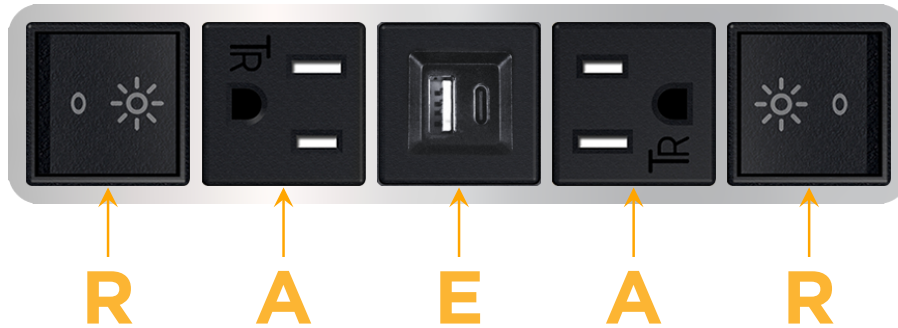

Bezel Finish: **CHROME (ABS)**
Custom Finishes Available M-POWER-5T-RAEAR-CRAB

Features:

Module/Port Options:

- A** Tamper Resistant AC Receptacle
- E** USB-A & USB-C (20W)
- M** Double USB-A (Fast Charging Ports - 18W)
- H** HDMI
- 6** CAT 6
- 12** RJ 12
- X** Switched AC
- Y** 3-Way Switch (Low Voltage)
- V** USB-C (45W High Speed Charging Port)
- S** USB-C (25W High Speed Charging Port)
- R** Switched AC (Rocker Switch)
- D** Dimmer Switch

Plug:

Supplied with Low Profile Flat 45° Angle 120 VAC Plug

Optional Standard Straight 120 VAC Plug

Optional Straight 120 VAC Pass-through Plug

- CLEAN, COMPACT DESIGN
- STREAMLINED
- LOW PROFILE
- SIDE-EXITING CORDS
- PLUG & PLAY
- 6' AC CORD & PLUG (FLAT PLUG STANDARD)
- CUSTOMIZABLE CONFIGURATIONS AND FINISHES
- UL LISTED FOR MOUNTING IN FURNITURE
- 15A

M-POWER-5T

AC POWER & DATA CONNECTIVITY SOLUTION

M-POWER-5T-RAEAR-CRAB

Specs:

Modules/Ports:

- R** Switched AC (Rocker Switch)
- A** Tamper Resistant AC Receptacle
- E** USB-A & USB-C (20W)

R A E

Distributed by