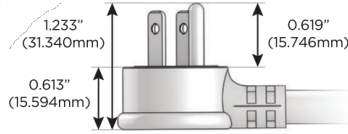

Plug:

Supplied with Low Profile Flat 45° Angle 120 VAC Plug

Optional Standard Straight 120 VAC Plug

Optional Straight 120 VAC Pass-through Plug

- CLEAN, COMPACT DESIGN
- STREAMLINED
- LOW PROFILE
- SIDE-EXITING CORDS
- PLUG & PLAY
- 6' AC CORD & PLUG (FLAT PLUG STANDARD)
- CUSTOMIZABLE CONFIGURATIONS AND FINISHES
- UL LISTED FOR MOUNTING IN FURNITURE
- 15A

M-POWER-5T

AC POWER & DATA CONNECTIVITY SOLUTION

M-POWER-5T-RAEAR-CRAB

Specs:

Modules/Ports:

- R** Switched AC (Rocker Switch)
- A** Tamper Resistant AC Receptacle
- E** USB-A & USB-C (20W)

R A E

Distributed by