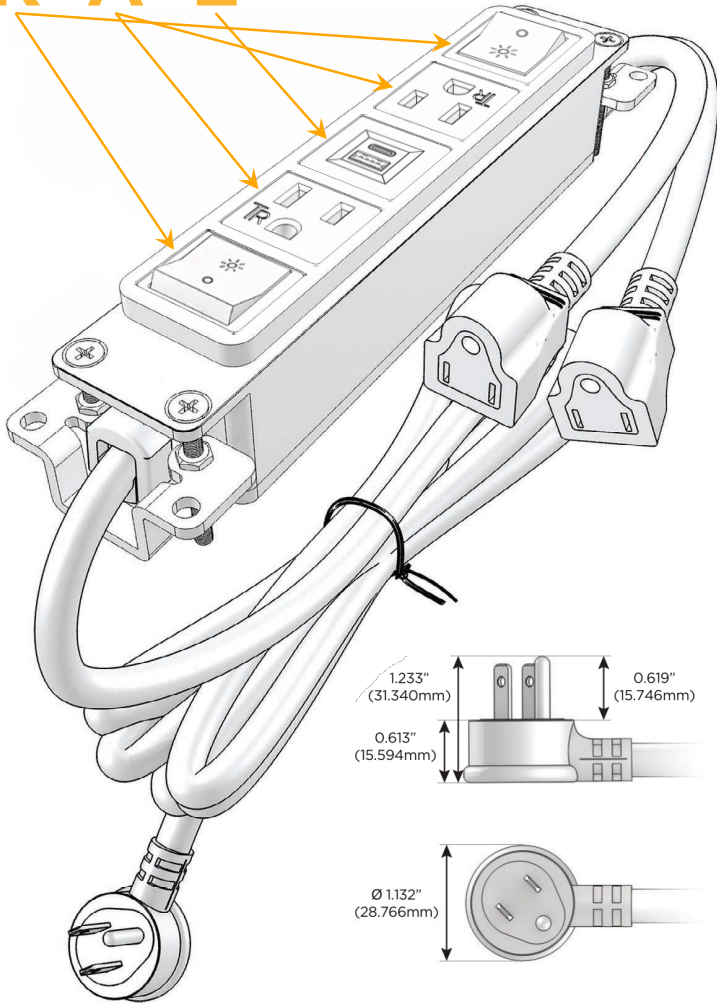

#### Module/Port Options:

- A Tamper Resistant AC Receptacle
- E USB-A & USB-C (20W)
- M Double USB-A (Fast Charging Ports - 18W)
- H HDMI
- 6 CAT 6
- 12 RJ 12
- X Switched AC
- Y 3-Way Switch (Low Voltage)
- V USB-C (45W High Speed Charging Port)
- S USB-C (25W High Speed Charging Port)
- R Switched AC (Rocker Switch)
- D Dimmer Switch

#### Plug:

Supplied with Low Profile Flat 45° Angle 120 VAC Plug

Optional Standard Straight 120 VAC Plug

Optional Straight 120 VAC Pass-through Plug

- CLEAN, COMPACT DESIGN
- STREAMLINED
- LOW PROFILE
- SIDE-EXITING CORDS
- PLUG & PLAY
- 6' AC CORD & PLUG (FLAT PLUG STANDARD)
- CUSTOMIZABLE CONFIGURATIONS AND FINISHES
- UL LISTED FOR MOUNTING IN FURNITURE
- 15A

# M-POWER-5T

AC POWER & DATA CONNECTIVITY SOLUTION

M-POWER-5T-RAEAR-BZB

Specs:

**Modules/Ports:**

- R** Switched AC (Rocker Switch)
- A** Tamper Resistant AC Receptacle
- E** USB-A & USB-C (20W)

**R A E**

Distributed by