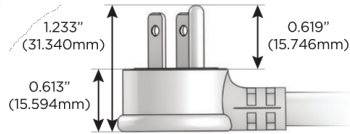

#### Plug:

Supplied with Low Profile Flat 45° Angle 120 VAC Plug

Optional Standard Straight 120 VAC Plug

Optional Straight 120 VAC Pass-through Plug

- CLEAN, COMPACT DESIGN
- STREAMLINED
- LOW PROFILE
- SIDE-EXITING CORDS
- PLUG & PLAY
- 6' AC CORD & PLUG (FLAT PLUG STANDARD)
- CUSTOMIZABLE CONFIGURATIONS AND FINISHES
- UL LISTED FOR MOUNTING IN FURNITURE
- 15A

# M-POWER-5T

AC POWER & DATA CONNECTIVITY SOLUTION

M-POWER-5T-RAEAR-BZB

Specs:

**Modules/Ports:**

- R** Switched AC (Rocker Switch)
- A** Tamper Resistant AC Receptacle
- E** USB-A & USB-C (20W)

**R A E**

Distributed by