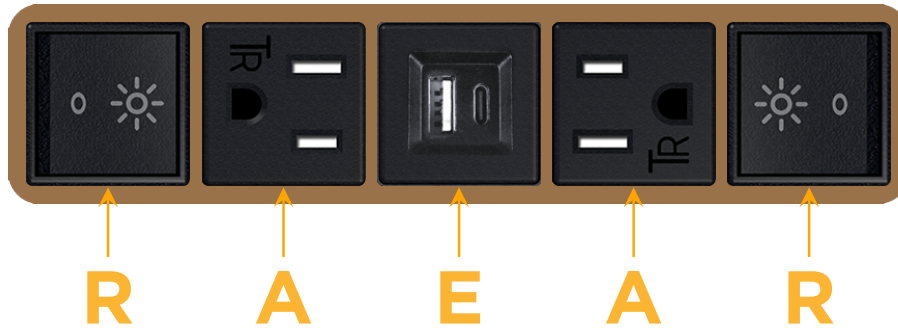

M-POWER-5T

AC POWER & DATA CONNECTIVITY SOLUTION

M-POWER-5T-RAEAR-BZB

Distributed by

Mormax Company, Inc.

8 Westchester Plaza

Elmsford, NY 10523

914-699-0101

sales@mormax.com

mormax.com

Metro Light & Power's line of power & data solutions offers sophisticated design elements combined with greater ease of installation. Streamlined and low-profile, enhanced by side-exiting cords, our outlets advance the industry with their cutting edge look and feel. We believe flexibility is key, and we provide a variety of mounting options, including the ability to mount in limited spaces. Our outlets are available in many finishes and configurations, in addition to a custom color and finish capability for our clients.

Bezel Finish: **SOLID BRONZE**
Custom Finishes Available M-POWER-5T-RAEAR-BZB

Features:

Module/Port Options:

- A Tamper Resistant AC Receptacle
- E USB-A & USB-C (20W)
- M Double USB-A (Fast Charging Ports - 18W)
- H HDMI
- 6 CAT 6
- 12 RJ 12
- X Switched AC
- Y 3-Way Switch (Low Voltage)
- V USB-C (45W High Speed Charging Port)
- S USB-C (25W High Speed Charging Port)
- R Switched AC (Rocker Switch)
- D Dimmer Switch

Plug:

Supplied with Low Profile Flat 45° Angle 120 VAC Plug

Optional Standard Straight 120 VAC Plug

Optional Straight 120 VAC Pass-through Plug

- CLEAN, COMPACT DESIGN
- STREAMLINED
- LOW PROFILE
- SIDE-EXITING CORDS
- PLUG & PLAY
- 6' AC CORD & PLUG (FLAT PLUG STANDARD)
- CUSTOMIZABLE CONFIGURATIONS AND FINISHES
- UL LISTED FOR MOUNTING IN FURNITURE
- 15A