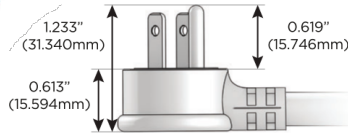

Mormax Company, Inc.

8 Westchester Plaza

Elmsford, NY 10523

914-699-0101

sales@mormax.com

mormax.com

R A E