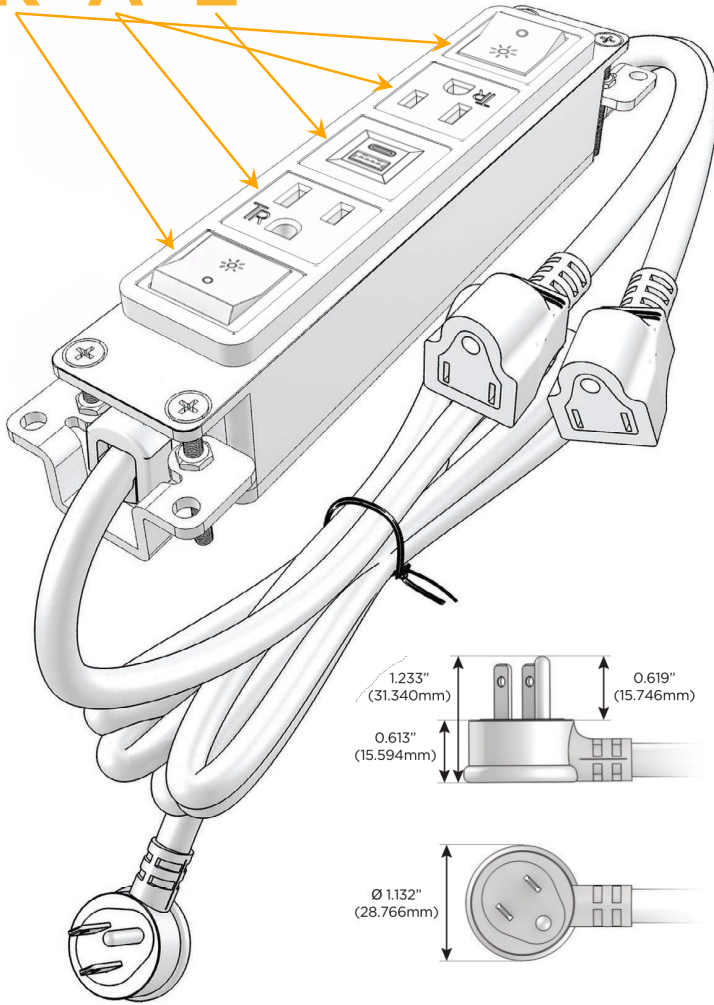

M-POWER-5T

AC POWER & DATA CONNECTIVITY SOLUTION

M-POWER-5T-RAEAR-BZAB

Specs:

Modules/Ports:

- **R** Switched AC (Rocker Switch)
- **A** Tamper Resistant AC Receptacle
- **E** USB-A & USB-C (20W)

Distributed by

Mormax Company, Inc.

8 Westchester Plaza

Elmsford, NY 10523

914-699-0101

sales@mormax.com

mormax.com

R A E