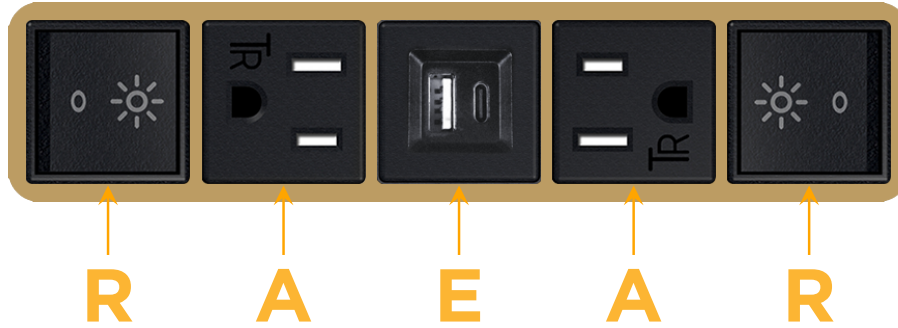

M-POWER-5T

AC POWER & DATA CONNECTIVITY SOLUTION

M-POWER-5T-RAEAR-BZAB

Distributed by

Mormax Company, Inc.

8 Westchester Plaza

Elmsford, NY 10523

914-699-0101

sales@mormax.com

mormax.com

Metro Light & Power's line of power & data solutions offers sophisticated design elements combined with greater ease of installation. Streamlined and low-profile, enhanced by side-exiting cords, our outlets advance the industry with their cutting edge look and feel. We believe flexibility is key, and we provide a variety of mounting options, including the ability to mount in limited spaces. Our outlets are available in many finishes and configurations, in addition to a custom color and finish capability for our clients.

Bezel Finish: **STANDARD BRONZE (ABS)**

Custom Finishes Available M-POWER-5T-RAEAR-BZAB

Features:

Module/Port Options:

- A Tamper Resistant AC Receptacle
- E USB-A & USB-C (20W)
- M Double USB-A (Fast Charging Ports - 18W)
- H HDMI
- 6 CAT 6
- 12 RJ 12
- X Switched AC
- Y 3-Way Switch (Low Voltage)
- V USB-C (45W High Speed Charging Port)
- S USB-C (25W High Speed Charging Port)
- R Switched AC (Rocker Switch)
- D Dimmer Switch

Plug:

Supplied with Low Profile Flat 45° Angle 120 VAC Plug

Optional Standard Straight 120 VAC Plug

Optional Straight 120 VAC Pass-through Plug

- CLEAN, COMPACT DESIGN
- STREAMLINED
- LOW PROFILE
- SIDE-EXITING CORDS
- PLUG & PLAY
- 6' AC CORD & PLUG (FLAT PLUG STANDARD)
- CUSTOMIZABLE CONFIGURATIONS AND FINISHES
- UL LISTED FOR MOUNTING IN FURNITURE
- 15A