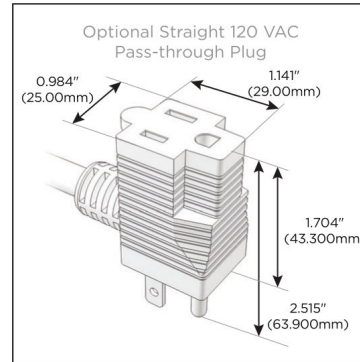

M-POWER-5T

AC POWER & DATA CONNECTIVITY SOLUTION

M-POWER-5T-RAEAR-BZAB

Specs:

Modules/Ports:

- **R** Switched AC (Rocker Switch)
- **A** Tamper Resistant AC Receptacle
- **E** USB-A & USB-C (20W)

Distributed by

Mormax Company, Inc.

8 Westchester Plaza

Elmsford, NY 10523

914-699-0101

sales@mormax.com

mormax.com

R A E