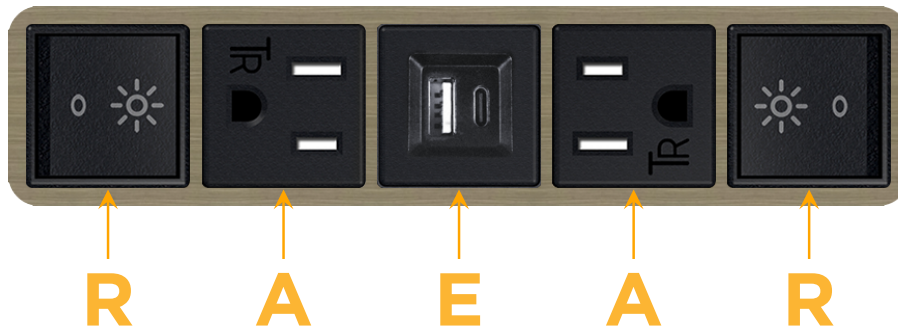

M-POWER-5T

AC POWER & DATA CONNECTIVITY SOLUTION

M-POWER-5T-RAEAR-BZ5AAB

Distributed by

Mormax Company, Inc.

8 Westchester Plaza

Elmsford, NY 10523

914-699-0101

sales@mormax.com

mormax.com

Metro Light & Power's line of power & data solutions offers sophisticated design elements combined with greater ease of installation. Streamlined and low-profile, enhanced by side-exiting cords, our outlets advance the industry with their cutting edge look and feel. We believe flexibility is key, and we provide a variety of mounting options, including the ability to mount in limited spaces. Our outlets are available in many finishes and configurations, in addition to a custom color and finish capability for our clients.

Bezel Finish: **ANTIQUED ARCHITECTURAL BRONZE (ABS)**

Custom Finishes Available M-POWER-5T-RAEAR-BZ5AAB

Features:

Module/Port Options:

- A Tamper Resistant AC Receptacle
- E USB-A & USB-C (20W)
- M Double USB-A (Fast Charging Ports - 18W)
- H HDMI
- 6 CAT 6
- 12 RJ 12
- X Switched AC
- Y 3-Way Switch (Low Voltage)
- V USB-C (45W High Speed Charging Port)
- S USB-C (25W High Speed Charging Port)
- R Switched AC (Rocker Switch)
- D Dimmer Switch

Plug:

Supplied with Low Profile Flat 45° Angle 120 VAC Plug

Optional Standard Straight 120 VAC Plug

Optional Straight 120 VAC Pass-through Plug

- CLEAN, COMPACT DESIGN
- STREAMLINED
- LOW PROFILE
- SIDE-EXITING CORDS
- PLUG & PLAY
- 6' AC CORD & PLUG (FLAT PLUG STANDARD)
- CUSTOMIZABLE CONFIGURATIONS AND FINISHES
- UL LISTED FOR MOUNTING IN FURNITURE
- 15A