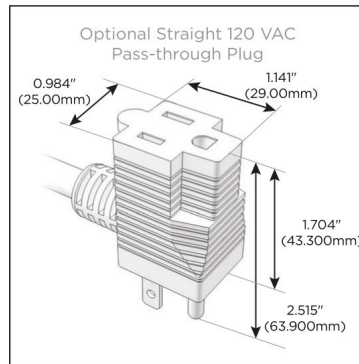

#### Module/Port Options:

- A Tamper Resistant AC Receptacle
- E USB-A & USB-C (20W)
- M Double USB-A (Fast Charging Ports - 18W)
- H HDMI
- 6 CAT 6
- 12 RJ 12
- X Switched AC
- Y 3-Way Switch (Low Voltage)
- V USB-C (45W High Speed Charging Port)
- S USB-C (25W High Speed Charging Port)
- R Switched AC (Rocker Switch)
- D Dimmer Switch

#### Plug:

Supplied with Low Profile Flat 45° Angle 120 VAC Plug

Optional Standard Straight 120 VAC Plug

Optional Straight 120 VAC Pass-through Plug

- CLEAN, COMPACT DESIGN
- STREAMLINED
- LOW PROFILE
- SIDE-EXITING CORDS
- PLUG & PLAY
- 6' AC CORD & PLUG (FLAT PLUG STANDARD)
- CUSTOMIZABLE CONFIGURATIONS AND FINISHES
- UL LISTED FOR MOUNTING IN FURNITURE
- 15A

# M-POWER-5T

AC POWER & DATA CONNECTIVITY SOLUTION

M-POWER-5T-RAEAR-BZ5AAB

Specs:

**Modules/Ports:**

- R** Switched AC (Rocker Switch)
- A** Tamper Resistant AC Receptacle
- E** USB-A & USB-C (20W)

**R A E**