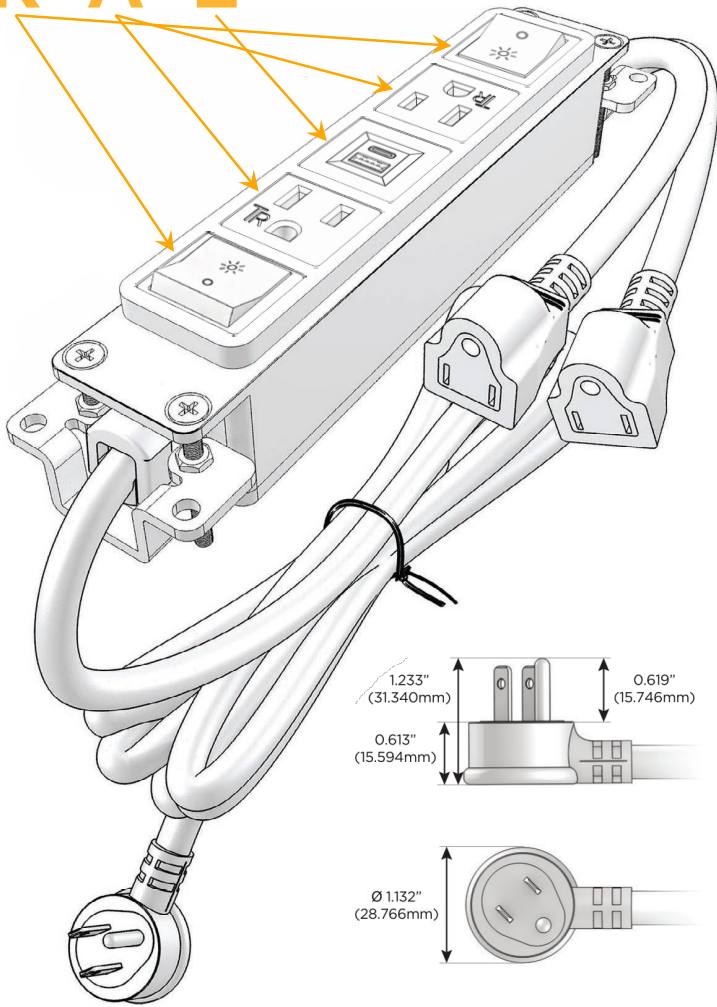

#### Module/Port Options:

- A Tamper Resistant AC Receptacle
- E USB-A & USB-C (20W)
- M Double USB-A (Fast Charging Ports - 18W)
- H HDMI
- 6 CAT 6
- 12 RJ 12
- X Switched AC
- Y 3-Way Switch (Low Voltage)
- V USB-C (45W High Speed Charging Port)
- S USB-C (25W High Speed Charging Port)
- R Switched AC (Rocker Switch)
- D Dimmer Switch

#### Plug:

Supplied with Low Profile Flat 45° Angle 120 VAC Plug

Optional Standard Straight 120 VAC Plug

Optional Straight 120 VAC Pass-through Plug

- CLEAN, COMPACT DESIGN
- STREAMLINED
- LOW PROFILE
- SIDE-EXITING CORDS
- PLUG & PLAY
- 6' AC CORD & PLUG (FLAT PLUG STANDARD)
- CUSTOMIZABLE CONFIGURATIONS AND FINISHES
- UL LISTED FOR MOUNTING IN FURNITURE
- 15A

# M-POWER-5T

AC POWER & DATA CONNECTIVITY SOLUTION

M-POWER-5T-RAEAR-BZ5AAB

Specs:

**Modules/Ports:**

- R** Switched AC (Rocker Switch)
- A** Tamper Resistant AC Receptacle
- E** USB-A & USB-C (20W)

**R A E**