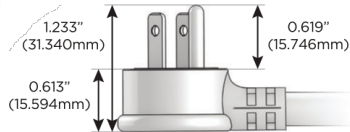

# M-POWER-5T

AC POWER & DATA CONNECTIVITY SOLUTION

M-POWER-5T-RAEAR-BZ5AAB

Specs:

**Modules/Ports:**

- R** Switched AC (Rocker Switch)
- A** Tamper Resistant AC Receptacle
- E** USB-A & USB-C (20W)

**R A E**