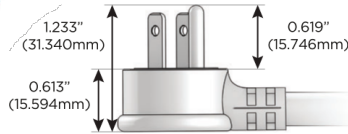

M-POWER-5T

AC POWER & DATA CONNECTIVITY SOLUTION

M-POWER-5T-RAEAR-BRAB

Specs:

Modules/Ports:

- R** Switched AC (Rocker Switch)
- A** Tamper Resistant AC Receptacle
- E** USB-A & USB-C (20W)

R A E

Distributed by