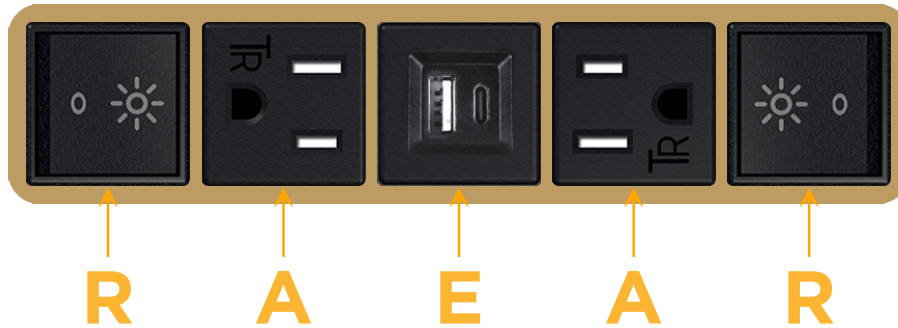

Bezel Finish: **BRASS (ABS)**

Custom Finishes Available M-POWER-5T-RAEAR-BRAB

Features:

Module/Port Options:

- A** Tamper Resistant AC Receptacle
- E** USB-A & USB-C (20W)
- M** Double USB-A (Fast Charging Ports - 18W)
- H** HDMI
- 6** CAT 6
- 12** RJ 12
- X** Switched AC
- Y** 3-Way Switch (Low Voltage)
- V** USB-C (45W High Speed Charging Port)
- S** USB-C (25W High Speed Charging Port)
- R** Switched AC (Rocker Switch)
- D** Dimmer Switch

Plug:

Supplied with Low Profile Flat 45° Angle 120 VAC Plug

Optional Standard Straight 120 VAC Plug

Optional Straight 120 VAC Pass-through Plug

- CLEAN, COMPACT DESIGN
- STREAMLINED
- LOW PROFILE
- SIDE-EXITING CORDS
- PLUG & PLAY
- 6' AC CORD & PLUG (FLAT PLUG STANDARD)
- CUSTOMIZABLE CONFIGURATIONS AND FINISHES
- UL LISTED FOR MOUNTING IN FURNITURE
- 15A

M-POWER-5T

AC POWER & DATA CONNECTIVITY SOLUTION

M-POWER-5T-RAEAR-BRAB

Specs:

Modules/Ports:

- R** Switched AC (Rocker Switch)
- A** Tamper Resistant AC Receptacle
- E** USB-A & USB-C (20W)

R A E

Distributed by