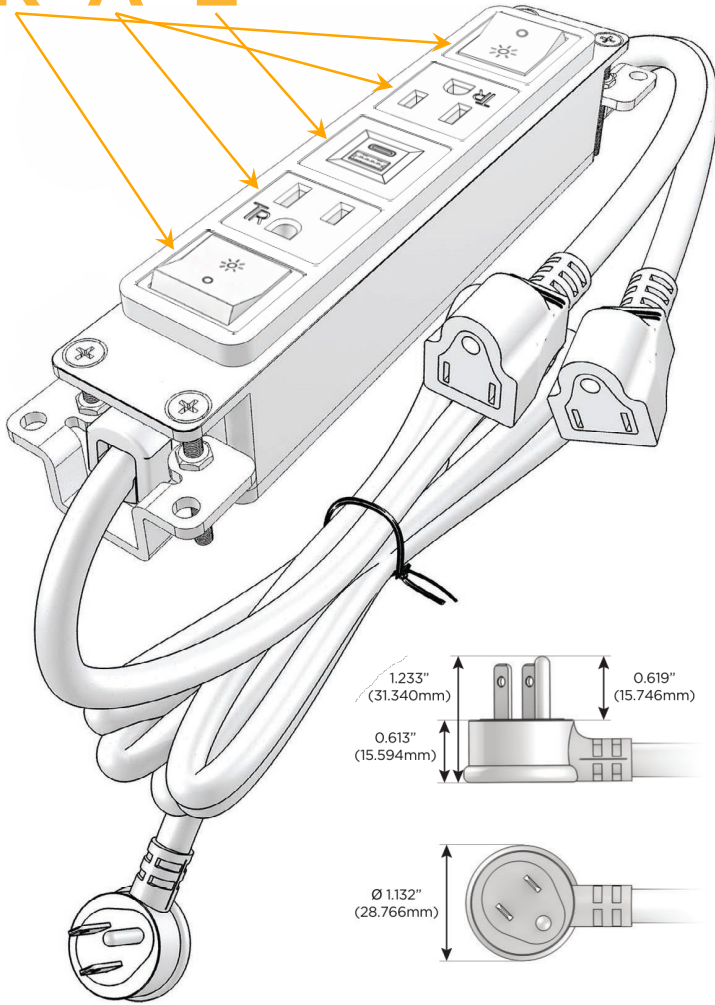

Bezel Finish: **BRASS (ABS)**

Custom Finishes Available M-POWER-5T-RAEAR-BRAB

Features:

Module/Port Options:

- A** Tamper Resistant AC Receptacle
- E** USB-A & USB-C (20W)
- M** Double USB-A (Fast Charging Ports - 18W)
- H** HDMI
- 6** CAT 6
- 12** RJ 12
- X** Switched AC
- Y** 3-Way Switch (Low Voltage)
- V** USB-C (45W High Speed Charging Port)
- S** USB-C (25W High Speed Charging Port)
- R** Switched AC (Rocker Switch)
- D** Dimmer Switch

Plug:

Supplied with Low Profile Flat 45° Angle 120 VAC Plug

Optional Standard Straight 120 VAC Plug

Optional Straight 120 VAC Pass-through Plug

- CLEAN, COMPACT DESIGN
- STREAMLINED
- LOW PROFILE
- SIDE-EXITING CORDS
- PLUG & PLAY
- 6' AC CORD & PLUG (FLAT PLUG STANDARD)
- CUSTOMIZABLE CONFIGURATIONS AND FINISHES
- UL LISTED FOR MOUNTING IN FURNITURE
- 15A

M-POWER-5T

AC POWER & DATA CONNECTIVITY SOLUTION

M-POWER-5T-RAEAR-BRAB

Specs:

Modules/Ports:

- R** Switched AC (Rocker Switch)
- A** Tamper Resistant AC Receptacle
- E** USB-A & USB-C (20W)

R A E

Distributed by