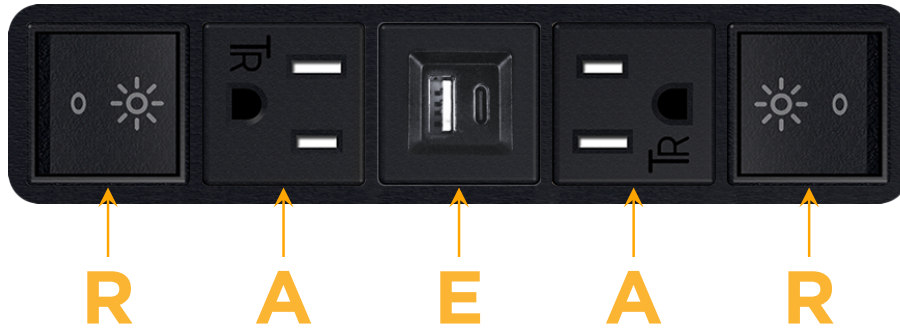

Bezel Finish: **BLACK (ABS)**

Custom Finishes Available M-POWER-5T-RAEAR-BAB

Features:

Module/Port Options:

- A** Tamper Resistant AC Receptacle
- E** USB-A & USB-C (20W)
- M** Double USB-A (Fast Charging Ports - 18W)
- H** HDMI
- 6** CAT 6
- 12** RJ 12
- X** Switched AC
- Y** 3-Way Switch (Low Voltage)
- V** USB-C (45W High Speed Charging Port)
- S** USB-C (25W High Speed Charging Port)
- R** Switched AC (Rocker Switch)
- D** Dimmer Switch

Plug:

Supplied with Low Profile Flat 45° Angle 120 VAC Plug

Optional Standard Straight 120 VAC Plug

Optional Straight 120 VAC Pass-through Plug

- CLEAN, COMPACT DESIGN
- STREAMLINED
- LOW PROFILE
- SIDE-EXITING CORDS
- PLUG & PLAY
- 6' AC CORD & PLUG (FLAT PLUG STANDARD)
- CUSTOMIZABLE CONFIGURATIONS AND FINISHES
- UL LISTED FOR MOUNTING IN FURNITURE
- 15A

M-POWER-5T

AC POWER & DATA CONNECTIVITY SOLUTION

M-POWER-5T-RAEAR-BAB

Specs:

Modules/Ports:

- R** Switched AC (Rocker Switch)
- A** Tamper Resistant AC Receptacle
- E** USB-A & USB-C (20W)

R A E

Distributed by