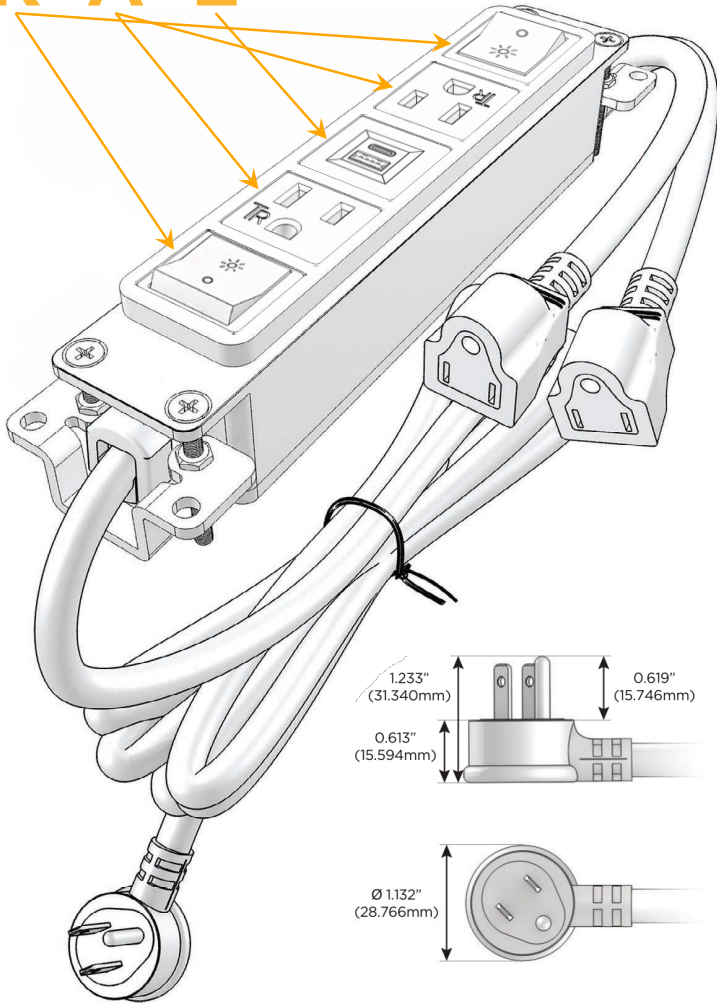

Bezel Finish: **BLACK (ABS)**

Custom Finishes Available M-POWER-5T-RAEAR-BAB

Features:

Module/Port Options:

- A** Tamper Resistant AC Receptacle
- E** USB-A & USB-C (20W)
- M** Double USB-A (Fast Charging Ports - 18W)
- H** HDMI
- 6** CAT 6
- 12** RJ 12
- X** Switched AC
- Y** 3-Way Switch (Low Voltage)
- V** USB-C (45W High Speed Charging Port)
- S** USB-C (25W High Speed Charging Port)
- R** Switched AC (Rocker Switch)
- D** Dimmer Switch

Plug:

Supplied with Low Profile Flat 45° Angle 120 VAC Plug

Optional Standard Straight 120 VAC Plug

Optional Straight 120 VAC Pass-through Plug

- CLEAN, COMPACT DESIGN
- STREAMLINED
- LOW PROFILE
- SIDE-EXITING CORDS
- PLUG & PLAY
- 6' AC CORD & PLUG (FLAT PLUG STANDARD)
- CUSTOMIZABLE CONFIGURATIONS AND FINISHES
- UL LISTED FOR MOUNTING IN FURNITURE
- 15A

M-POWER-5T

AC POWER & DATA CONNECTIVITY SOLUTION

M-POWER-5T-RAEAR-BAB

Specs:

Modules/Ports:

- R** Switched AC (Rocker Switch)
- A** Tamper Resistant AC Receptacle
- E** USB-A & USB-C (20W)

R A E

Distributed by