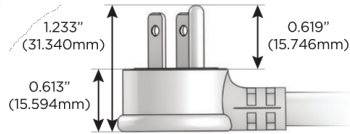

M-POWER-5T

AC POWER & DATA CONNECTIVITY SOLUTION

M-POWER-5T-RAEAR-BAB

Specs:

Modules/Ports:

- R** Switched AC (Rocker Switch)
- A** Tamper Resistant AC Receptacle
- E** USB-A & USB-C (20W)

R A E

Distributed by