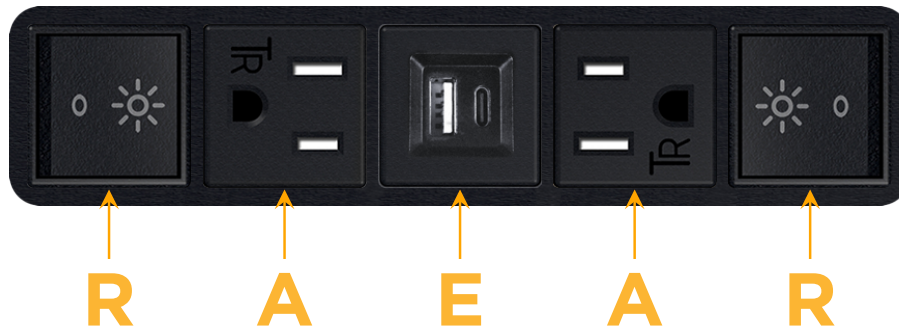

Bezel Finish: **SATIN BLACK (ABS)**

Custom Finishes Available M-POWER-5T-RAEAR-B2AB

Features:

Module/Port Options:

- A Tamper Resistant AC Receptacle
- E USB-A & USB-C (20W)
- M Double USB-A (Fast Charging Ports - 18W)
- H HDMI
- 6 CAT 6
- 12 RJ 12
- X Switched AC
- Y 3-Way Switch (Low Voltage)
- V USB-C (45W High Speed Charging Port)
- S USB-C (25W High Speed Charging Port)
- R Switched AC (Rocker Switch)
- D Dimmer Switch

Plug:

- Supplied with Low Profile Flat 45° Angle 120 VAC Plug
- Optional Standard Straight 120 VAC Plug
- Optional Straight 120 VAC Pass-through Plug

- CLEAN, COMPACT DESIGN
- STREAMLINED
- LOW PROFILE
- SIDE-EXITING CORDS
- PLUG & PLAY
- 6' AC CORD & PLUG (FLAT PLUG STANDARD)
- CUSTOMIZABLE CONFIGURATIONS AND FINISHES
- UL LISTED FOR MOUNTING IN FURNITURE
- 15A

M-POWER-5T

AC POWER & DATA CONNECTIVITY SOLUTION

M-POWER-5T-RAEAR-B2AB

Specs:

Modules/Ports:

- R** Switched AC (Rocker Switch)
- A** Tamper Resistant AC Receptacle
- E** USB-A & USB-C (20W)

R A E

Distributed by