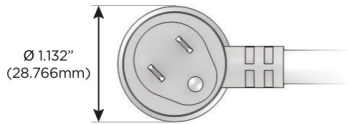

Plug:

- Supplied with Low Profile Flat 45° Angle 120 VAC Plug
- Optional Standard Straight 120 VAC Plug
- Optional Straight 120 VAC Pass-through Plug

- CLEAN, COMPACT DESIGN
- STREAMLINED
- LOW PROFILE
- SIDE-EXITING CORDS
- PLUG & PLAY
- 6' AC CORD & PLUG (FLAT PLUG STANDARD)
- CUSTOMIZABLE CONFIGURATIONS AND FINISHES
- UL LISTED FOR MOUNTING IN FURNITURE
- 15A

M-POWER-5T

AC POWER & DATA CONNECTIVITY SOLUTION

M-POWER-5T-RAEAR-B2AB

Specs:

Modules/Ports:

- R** Switched AC (Rocker Switch)
- A** Tamper Resistant AC Receptacle
- E** USB-A & USB-C (20W)

R A E

Distributed by