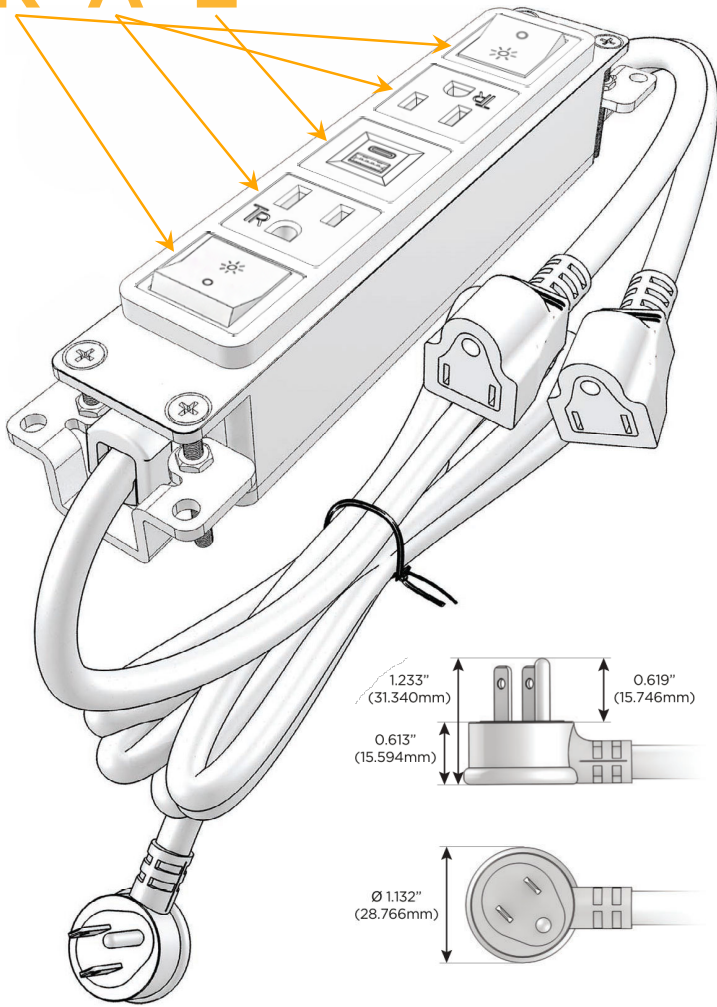

Bezel Finish: **SATIN BLACK (ABS)**

Custom Finishes Available M-POWER-5T-RAEAR-B2AB

Features:

Module/Port Options:

- A Tamper Resistant AC Receptacle
- E USB-A & USB-C (20W)
- M Double USB-A (Fast Charging Ports - 18W)
- H HDMI
- 6 CAT 6
- 12 RJ 12
- X Switched AC
- Y 3-Way Switch (Low Voltage)
- V USB-C (45W High Speed Charging Port)
- S USB-C (25W High Speed Charging Port)
- R Switched AC (Rocker Switch)
- D Dimmer Switch

Plug:

- Supplied with Low Profile Flat 45° Angle 120 VAC Plug
- Optional Standard Straight 120 VAC Plug
- Optional Straight 120 VAC Pass-through Plug

- CLEAN, COMPACT DESIGN
- STREAMLINED
- LOW PROFILE
- SIDE-EXITING CORDS
- PLUG & PLAY
- 6' AC CORD & PLUG (FLAT PLUG STANDARD)
- CUSTOMIZABLE CONFIGURATIONS AND FINISHES
- UL LISTED FOR MOUNTING IN FURNITURE
- 15A

M-POWER-5T

AC POWER & DATA CONNECTIVITY SOLUTION

M-POWER-5T-RAEAR-B2AB

Specs:

Modules/Ports:

- R** Switched AC (Rocker Switch)
- A** Tamper Resistant AC Receptacle
- E** USB-A & USB-C (20W)

R A E

Distributed by