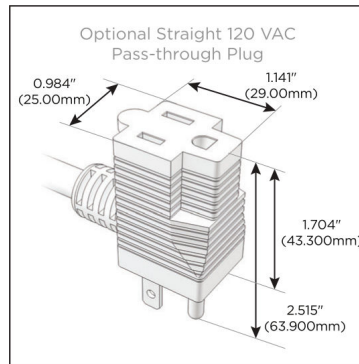

Plug:

- Supplied with Low Profile Flat 45° Angle 120 VAC Plug
- Optional Standard Straight 120 VAC Plug
- Optional Straight 120 VAC Pass-through Plug

- CLEAN, COMPACT DESIGN
- STREAMLINED
- LOW PROFILE
- SIDE-EXITING CORDS
- PLUG & PLAY
- 6' AC CORD & PLUG (FLAT PLUG STANDARD)
- CUSTOMIZABLE CONFIGURATIONS AND FINISHES
- UL LISTED FOR MOUNTING IN FURNITURE
- 15A

M-POWER-5T

AC POWER & DATA CONNECTIVITY SOLUTION

M-POWER-5T-RAEAR-B2AB

Specs:

Modules/Ports:

- R** Switched AC (Rocker Switch)
- A** Tamper Resistant AC Receptacle
- E** USB-A & USB-C (20W)

R A E

Distributed by