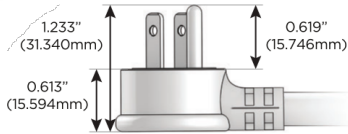

M-POWER-5T

AC POWER & DATA CONNECTIVITY SOLUTION

M-POWER-5T-RAEAR-B2AB

Specs:

Modules/Ports:

- R** Switched AC (Rocker Switch)
- A** Tamper Resistant AC Receptacle
- E** USB-A & USB-C (20W)

R A E

Distributed by