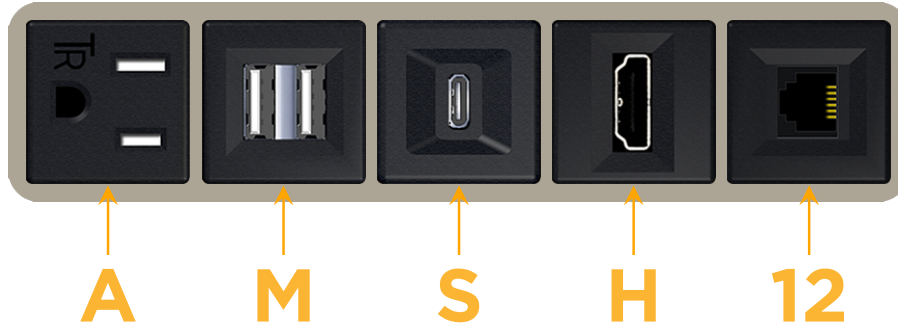

M-POWER-5T

AC POWER & DATA CONNECTIVITY SOLUTION

M-POWER-5T-AMSH12-SAB

Distributed by

Mormax Company, Inc.

8 Westchester Plaza

Elmsford, NY 10523

914-699-0101

sales@mormax.com

mormax.com

Metro Light & Power's line of power & data solutions offers sophisticated design elements combined with greater ease of installation. Streamlined and low-profile, enhanced by side-exiting cords, our outlets advance the industry with their cutting edge look and feel. We believe flexibility is key, and we provide a variety of mounting options, including the ability to mount in limited spaces. Our outlets are available in many finishes and configurations, in addition to a custom color and finish capability for our clients.

Bezel Finish: **SATIN NICKEL (ABS)**

Custom Finishes Available M-POWER-5T-AMSH12-SAB

Features:

Module/Port Options:

- **A** Tamper Resistant AC Receptacle
- **E** USB-A & USB-C (20W)
- **M** Double USB-A (Fast Charging Ports - 18W)
- **H** HDMI
- **6** CAT 6
- **12** RJ 12
- **X** Switched AC
- **Y** 3-Way Switch (Low Voltage)
- **V** USB-C (45W High Speed Charging Port)
- **S** USB-C (25W High Speed Charging Port)
- **R** Switched AC (Rocker Switch)
- **D** Dimmer Switch

Plug:

Supplied with Low Profile Flat 45° Angle 120 VAC Plug

Optional Standard Straight 120 VAC Plug

Optional Straight 120 VAC Pass-through Plug

- CLEAN, COMPACT DESIGN
- STREAMLINED
- LOW PROFILE
- SIDE-EXITING CORDS
- PLUG & PLAY
- 6' AC CORD & PLUG (FLAT PLUG STANDARD)
- CUSTOMIZABLE CONFIGURATIONS AND FINISHES
- UL LISTED FOR MOUNTING IN FURNITURE
- 15A