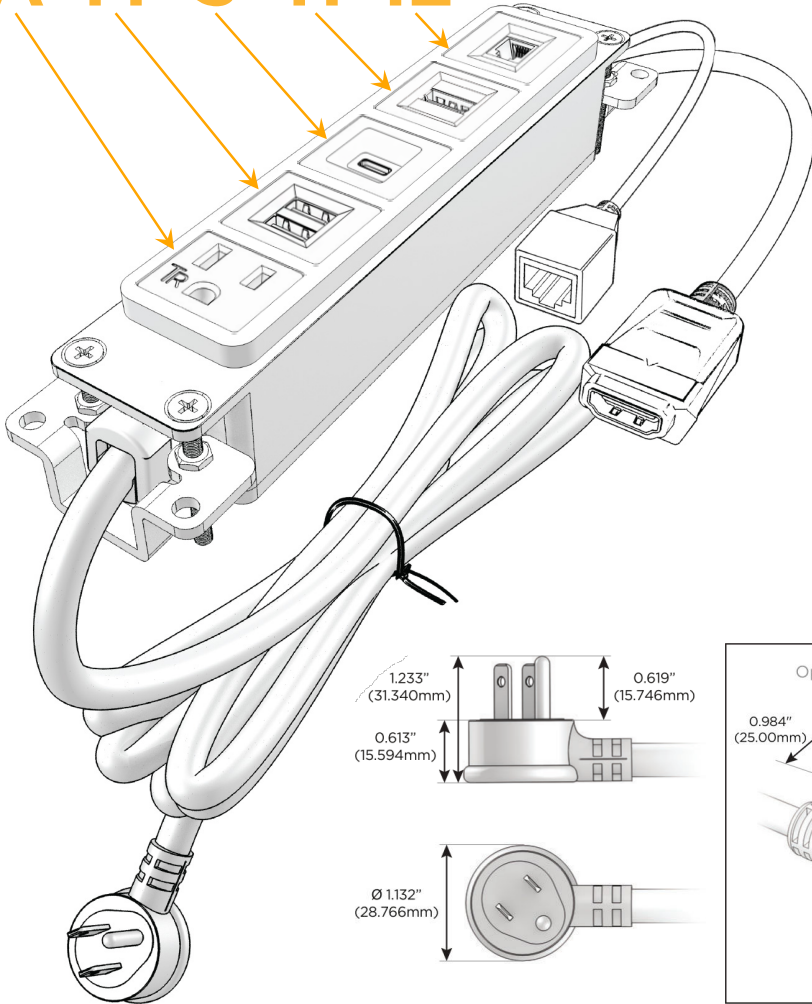

M-POWER-5T

AC POWER & DATA CONNECTIVITY SOLUTION

M-POWER-5T-AMSH12-SAB

Specs:

Modules/Ports:

- **A** Tamper Resistant AC Receptacle
- **M** Double USB-A (Fast Charging Ports - 18W)
- **S** USB-C (25W High Speed Charging Port)
- **H** HDMI
- **12** RJ 12

A M S H 12