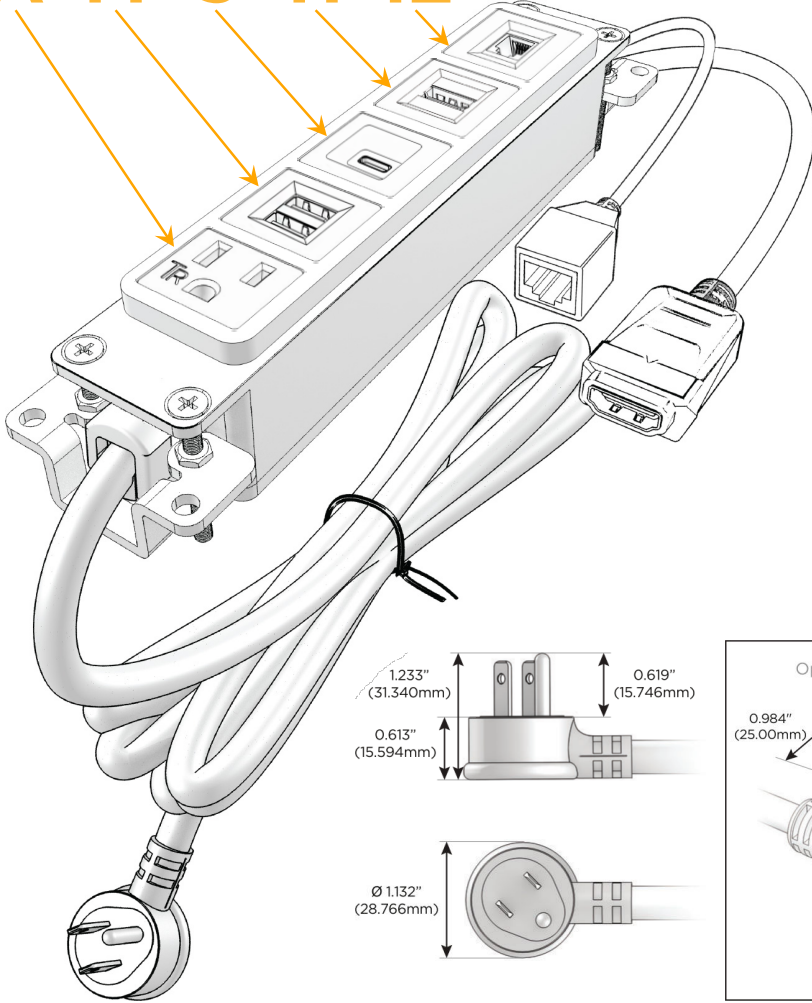

M-POWER-5T

AC POWER & DATA CONNECTIVITY SOLUTION

M-POWER-5T-AMSH12-S3AB

Specs:

Modules/Ports:

- **A** Tamper Resistant AC Receptacle
- **M** Double USB-A (Fast Charging Ports - 18W)
- **S** USB-C (25W High Speed Charging Port)
- **H** HDMI
- **12** RJ 12

A M S H 12