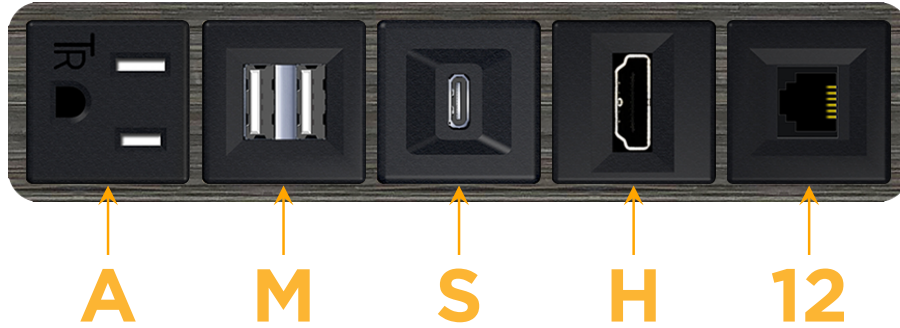

M-POWER-5T

AC POWER & DATA CONNECTIVITY SOLUTION

M-POWER-5T-AMSH12-S3AB

Distributed by

Mormax Company, Inc.

8 Westchester Plaza

Elmsford, NY 10523

914-699-0101

sales@mormax.com

mormax.com

Metro Light & Power's line of power & data solutions offers sophisticated design elements combined with greater ease of installation. Streamlined and low-profile, enhanced by side-exiting cords, our outlets advance the industry with their cutting edge look and feel. We believe flexibility is key, and we provide a variety of mounting options, including the ability to mount in limited spaces. Our outlets are available in many finishes and configurations, in addition to a custom color and finish capability for our clients.

Bezel Finish: **GUNMETAL (ABS)**

Custom Finishes Available M-POWER-5T-AMSH12-S3AB

Features:

Module/Port Options:

- **A** Tamper Resistant AC Receptacle
- **E** USB-A & USB-C (20W)
- **M** Double USB-A (Fast Charging Ports - 18W)
- **H** HDMI
- **6** CAT 6
- **12** RJ 12
- **X** Switched AC
- **Y** 3-Way Switch (Low Voltage)
- **V** USB-C (45W High Speed Charging Port)
- **S** USB-C (25W High Speed Charging Port)
- **R** Switched AC (Rocker Switch)
- **D** Dimmer Switch

Plug:

Supplied with Low Profile Flat 45° Angle 120 VAC Plug

Optional Standard Straight 120 VAC Plug

Optional Straight 120 VAC Pass-through Plug

- CLEAN, COMPACT DESIGN
- STREAMLINED
- LOW PROFILE
- SIDE-EXITING CORDS
- PLUG & PLAY
- 6' AC CORD & PLUG (FLAT PLUG STANDARD)
- CUSTOMIZABLE CONFIGURATIONS AND FINISHES
- UL LISTED FOR MOUNTING IN FURNITURE
- 15A