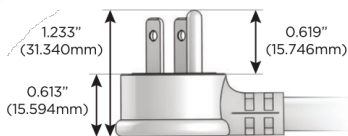

M-POWER-5T

AC POWER & DATA CONNECTIVITY SOLUTION

M-POWER-5T-AMSH12-CUAB

Specs:

Modules/Ports:

- **A** Tamper Resistant AC Receptacle
- **M** Double USB-A (Fast Charging Ports - 18W)
- **S** USB-C (25W High Speed Charging Port)
- **H** HDMI
- **12** RJ 12

A M S H 12