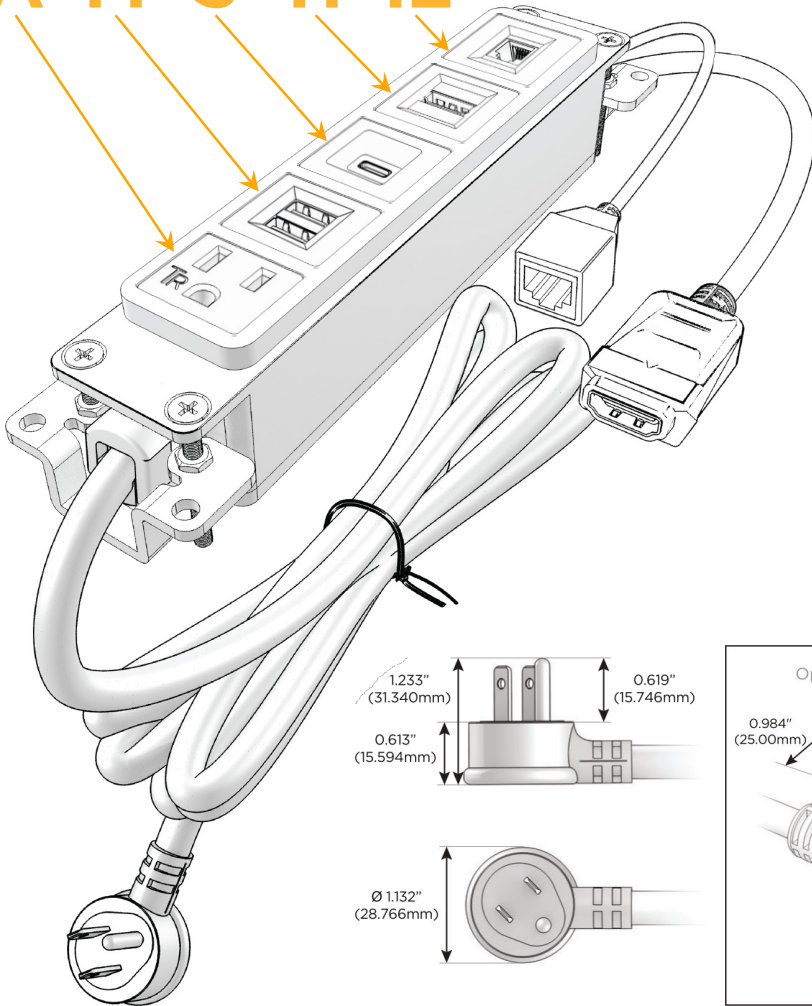

M-POWER-5T

AC POWER & DATA CONNECTIVITY SOLUTION

M-POWER-5T-AMSH12-CUAB

Specs:

Modules/Ports:

- **A** Tamper Resistant AC Receptacle
- **M** Double USB-A (Fast Charging Ports - 18W)
- **S** USB-C (25W High Speed Charging Port)
- **H** HDMI
- **12** RJ 12

A M S H 12