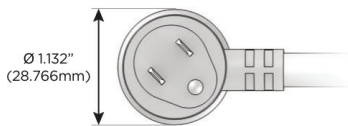

M-POWER-5T

AC POWER & DATA CONNECTIVITY SOLUTION

M-POWER-5T-AMSH12-CUAB

Specs:

Modules/Ports:

- **A** Tamper Resistant AC Receptacle
- **M** Double USB-A (Fast Charging Ports - 18W)
- **S** USB-C (25W High Speed Charging Port)
- **H** HDMI
- **12** RJ 12

A M S H 12