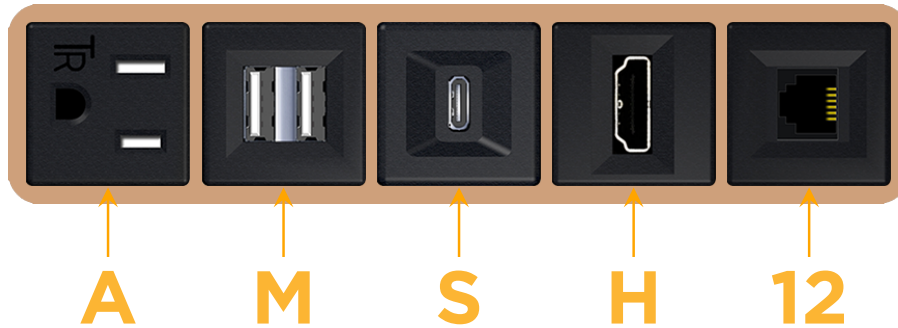

M-POWER-5T

AC POWER & DATA CONNECTIVITY SOLUTION

M-POWER-5T-AMSH12-CUAB

Distributed by

Mormax Company, Inc.

8 Westchester Plaza

Elmsford, NY 10523

914-699-0101

sales@mormax.com

mormax.com

Metro Light & Power's line of power & data solutions offers sophisticated design elements combined with greater ease of installation. Streamlined and low-profile, enhanced by side-exiting cords, our outlets advance the industry with their cutting edge look and feel. We believe flexibility is key, and we provide a variety of mounting options, including the ability to mount in limited spaces. Our outlets are available in many finishes and configurations, in addition to a custom color and finish capability for our clients.

Bezel Finish: **COPPER (ABS)**

Custom Finishes Available M-POWER-5T-AMSH12-CUAB

Features:

Module/Port Options:

- A Tamper Resistant AC Receptacle
- E USB-A & USB-C (20W)
- M Double USB-A (Fast Charging Ports - 18W)
- H HDMI
- 6 CAT 6
- 12 RJ 12
- X Switched AC
- Y 3-Way Switch (Low Voltage)
- V USB-C (45W High Speed Charging Port)
- S USB-C (25W High Speed Charging Port)
- R Switched AC (Rocker Switch)
- D Dimmer Switch

Plug:

Supplied with Low Profile Flat 45° Angle 120 VAC Plug

Optional Standard Straight 120 VAC Plug

Optional Straight 120 VAC Pass-through Plug

- CLEAN, COMPACT DESIGN
- STREAMLINED
- LOW PROFILE
- SIDE-EXITING CORDS
- PLUG & PLAY
- 6' AC CORD & PLUG (FLAT PLUG STANDARD)
- CUSTOMIZABLE CONFIGURATIONS AND FINISHES
- UL LISTED FOR MOUNTING IN FURNITURE
- 15A