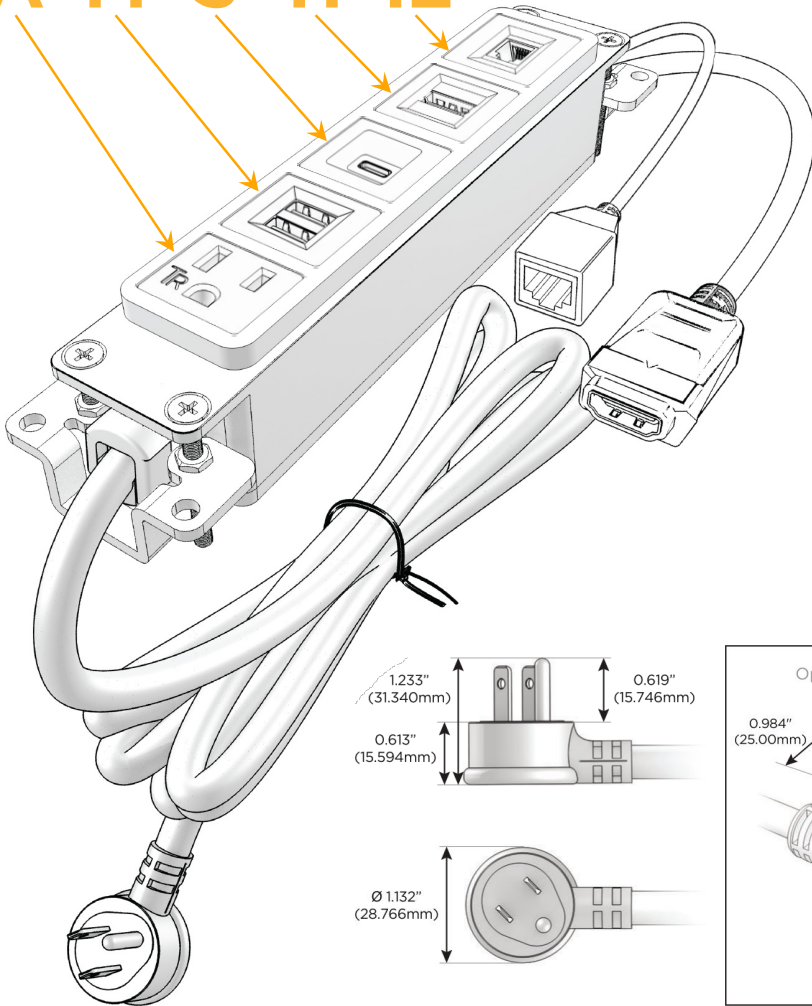

M-POWER-5T

AC POWER & DATA CONNECTIVITY SOLUTION

M-POWER-5T-AMSH12-CHAB

Specs:

Modules/Ports:

- **A** Tamper Resistant AC Receptacle
- **M** Double USB-A (Fast Charging Ports - 18W)
- **S** USB-C (25W High Speed Charging Port)
- **H** HDMI
- **12** RJ 12

A M S H 12