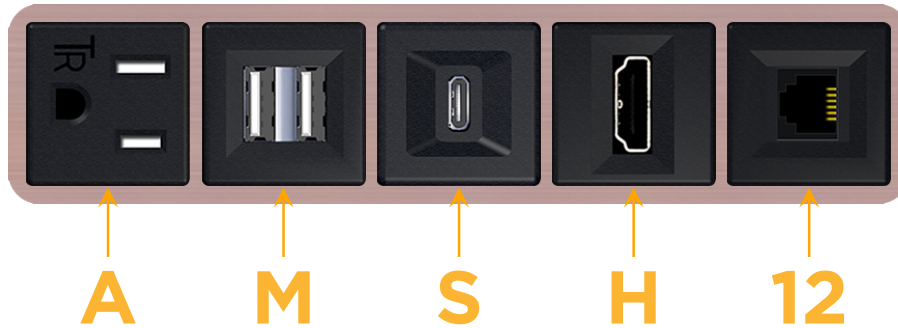

Bezel Finish: **CHAMPAGNE (ABS)**

Custom Finishes Available M-POWER-5T-AMSH12-CHAB

Features:

Module/Port Options:

- A** Tamper Resistant AC Receptacle
- E** USB-A & USB-C (20W)
- M** Double USB-A (Fast Charging Ports - 18W)
- H** HDMI
- 6** CAT 6
- 12** RJ 12
- X** Switched AC
- Y** 3-Way Switch (Low Voltage)
- V** USB-C (45W High Speed Charging Port)
- S** USB-C (25W High Speed Charging Port)
- R** Switched AC (Rocker Switch)
- D** Dimmer Switch

Plug:

Supplied with Low Profile Flat 45° Angle 120 VAC Plug

Optional Standard Straight 120 VAC Plug

Optional Straight 120 VAC Pass-through Plug

- CLEAN, COMPACT DESIGN
- STREAMLINED
- LOW PROFILE
- SIDE-EXITING CORDS
- PLUG & PLAY
- 6' AC CORD & PLUG (FLAT PLUG STANDARD)
- CUSTOMIZABLE CONFIGURATIONS AND FINISHES
- UL LISTED FOR MOUNTING IN FURNITURE
- 15A

M-POWER-5T

AC POWER & DATA CONNECTIVITY SOLUTION

M-POWER-5T-AMSH12-CHAB

Specs:

Modules/Ports:

- A** Tamper Resistant AC Receptacle
- M** Double USB-A (Fast Charging Ports - 18W)
- S** USB-C (25W High Speed Charging Port)
- H** HDMI
- 12** RJ 12