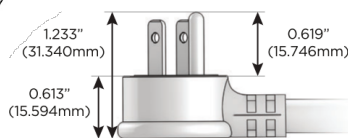

M-POWER-5T

AC POWER & DATA CONNECTIVITY SOLUTION

M-POWER-5T-AMSH12-CHAB

Specs:

Modules/Ports:

- **A** Tamper Resistant AC Receptacle
- **M** Double USB-A (Fast Charging Ports - 18W)
- **S** USB-C (25W High Speed Charging Port)
- **H** HDMI
- **12** RJ 12

A M S H 12