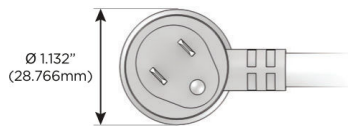

M-POWER-5T

AC POWER & DATA CONNECTIVITY SOLUTION

M-POWER-5T-AMSH12-CHAB

Specs:

Modules/Ports:

- **A** Tamper Resistant AC Receptacle
- **M** Double USB-A (Fast Charging Ports - 18W)
- **S** USB-C (25W High Speed Charging Port)
- **H** HDMI
- **12** RJ 12

A M S H 12