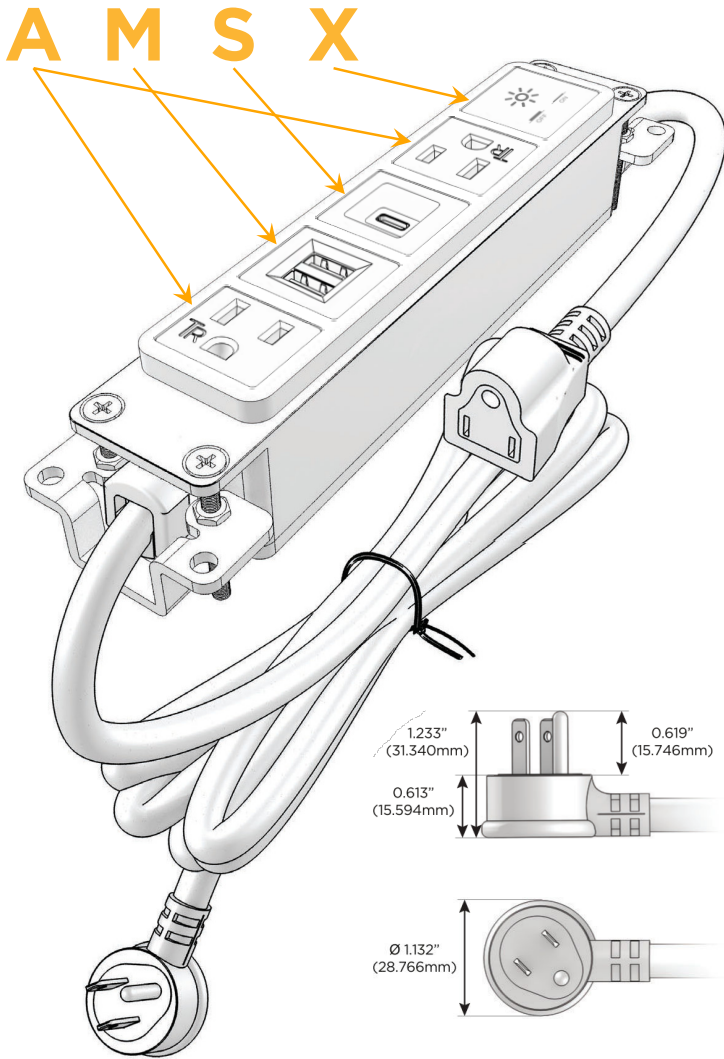

#### Module/Port Options:

- A** Tamper Resistant AC Receptacle
- E** USB-A & USB-C (20W)
- M** Double USB-A (Fast Charging Ports - 18W)
- H** HDMI
- 6** CAT 6
- 12** RJ 12
- X** Switched AC
- Y** 3-Way Switch (Low Voltage)
- V** USB-C (45W High Speed Charging Port)
- S** USB-C (25W High Speed Charging Port)
- R** Switched AC (Rocker Switch)
- D** Dimmer Switch

#### Plug:

Supplied with Low Profile Flat 45° Angle 120 VAC Plug

Optional Standard Straight 120 VAC Plug

Optional Straight 120 VAC Pass-through Plug

- CLEAN, COMPACT DESIGN
- STREAMLINED
- LOW PROFILE
- SIDE-EXITING CORDS
- PLUG & PLAY
- 6' AC CORD & PLUG (FLAT PLUG STANDARD)
- CUSTOMIZABLE CONFIGURATIONS AND FINISHES
- UL LISTED FOR MOUNTING IN FURNITURE
- 15A

# M-POWER-5T

AC POWER & DATA CONNECTIVITY SOLUTION

M-POWER-5T-AMSAX-WB

Specs:

**Modules/Ports:**

- A** Tamper Resistant AC Receptacle
- M** Double USB-A (Fast Charging Ports - 18W)
- S** USB-C (25W High Speed Charging Port)
- X** Switched AC