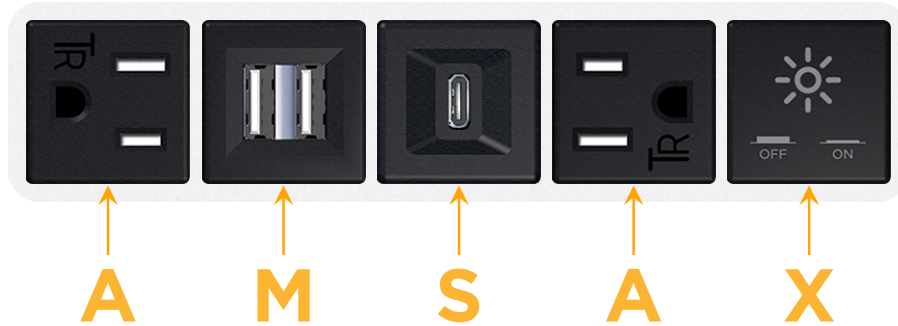

M-POWER-5T

AC POWER & DATA CONNECTIVITY SOLUTION

M-POWER-5T-AMSAX-WB

Distributed by

Mormax Company, Inc.

8 Westchester Plaza

Elmsford, NY 10523

914-699-0101

sales@mormax.com

mormax.com

Metro Light & Power's line of power & data solutions offers sophisticated design elements combined with greater ease of installation. Streamlined and low-profile, enhanced by side-exiting cords, our outlets advance the industry with their cutting edge look and feel. We believe flexibility is key, and we provide a variety of mounting options, including the ability to mount in limited spaces. Our outlets are available in many finishes and configurations, in addition to a custom color and finish capability for our clients.

Bezel Finish: **WHITE (STEEL)**
Custom Finishes Available M-POWER-5T-AMSAX-WB

Features:

Module/Port Options:

- **A** Tamper Resistant AC Receptacle
- **E** USB-A & USB-C (20W)
- **M** Double USB-A (Fast Charging Ports - 18W)
- **H** HDMI
- **6** CAT 6
- **12** RJ 12
- **X** Switched AC
- **Y** 3-Way Switch (Low Voltage)
- **V** USB-C (45W High Speed Charging Port)
- **S** USB-C (25W High Speed Charging Port)
- **R** Switched AC (Rocker Switch)
- **D** Dimmer Switch

Plug:

Supplied with Low Profile Flat 45° Angle 120 VAC Plug

Optional Standard Straight 120 VAC Plug

Optional Straight 120 VAC Pass-through Plug

- CLEAN, COMPACT DESIGN
- STREAMLINED
- LOW PROFILE
- SIDE-EXITING CORDS
- PLUG & PLAY
- 6' AC CORD & PLUG (FLAT PLUG STANDARD)
- CUSTOMIZABLE CONFIGURATIONS AND FINISHES
- UL LISTED FOR MOUNTING IN FURNITURE
- 15A