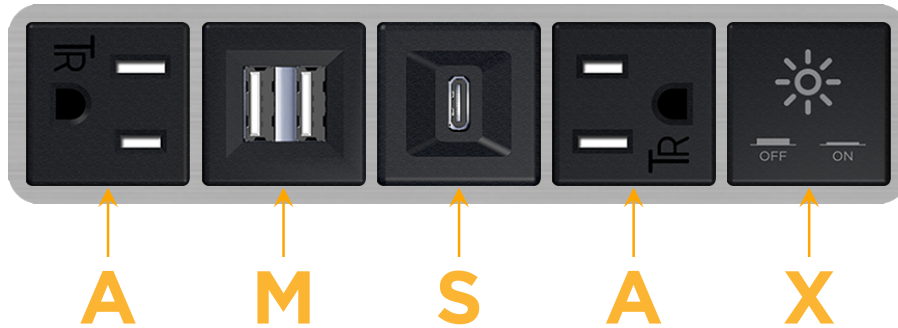

M-POWER-5T

AC POWER & DATA CONNECTIVITY SOLUTION

M-POWER-5T-AMSAX-SS4AB

Distributed by

Mormax Company, Inc.

8 Westchester Plaza

Elmsford, NY 10523

914-699-0101

sales@mormax.com

mormax.com

Metro Light & Power's line of power & data solutions offers sophisticated design elements combined with greater ease of installation. Streamlined and low-profile, enhanced by side-exiting cords, our outlets advance the industry with their cutting edge look and feel. We believe flexibility is key, and we provide a variety of mounting options, including the ability to mount in limited spaces. Our outlets are available in many finishes and configurations, in addition to a custom color and finish capability for our clients.

Bezel Finish: **BRUSHED STAINLESS (ABS)**

Custom Finishes Available M-POWER-5T-AMSAX-SS4AB

Features:

Module/Port Options:

- **A** Tamper Resistant AC Receptacle
- **E** USB-A & USB-C (20W)
- **M** Double USB-A (Fast Charging Ports - 18W)
- **H** HDMI
- **6** CAT 6
- **12** RJ 12
- **X** Switched AC
- **Y** 3-Way Switch (Low Voltage)
- **V** USB-C (45W High Speed Charging Port)
- **S** USB-C (25W High Speed Charging Port)
- **R** Switched AC (Rocker Switch)
- **D** Dimmer Switch

Plug:

Supplied with Low Profile Flat 45° Angle 120 VAC Plug

Optional Standard Straight 120 VAC Plug

Optional Straight 120 VAC Pass-through Plug

- CLEAN, COMPACT DESIGN
- STREAMLINED
- LOW PROFILE
- SIDE-EXITING CORDS
- PLUG & PLAY
- 6' AC CORD & PLUG (FLAT PLUG STANDARD)
- CUSTOMIZABLE CONFIGURATIONS AND FINISHES
- UL LISTED FOR MOUNTING IN FURNITURE
- 15A