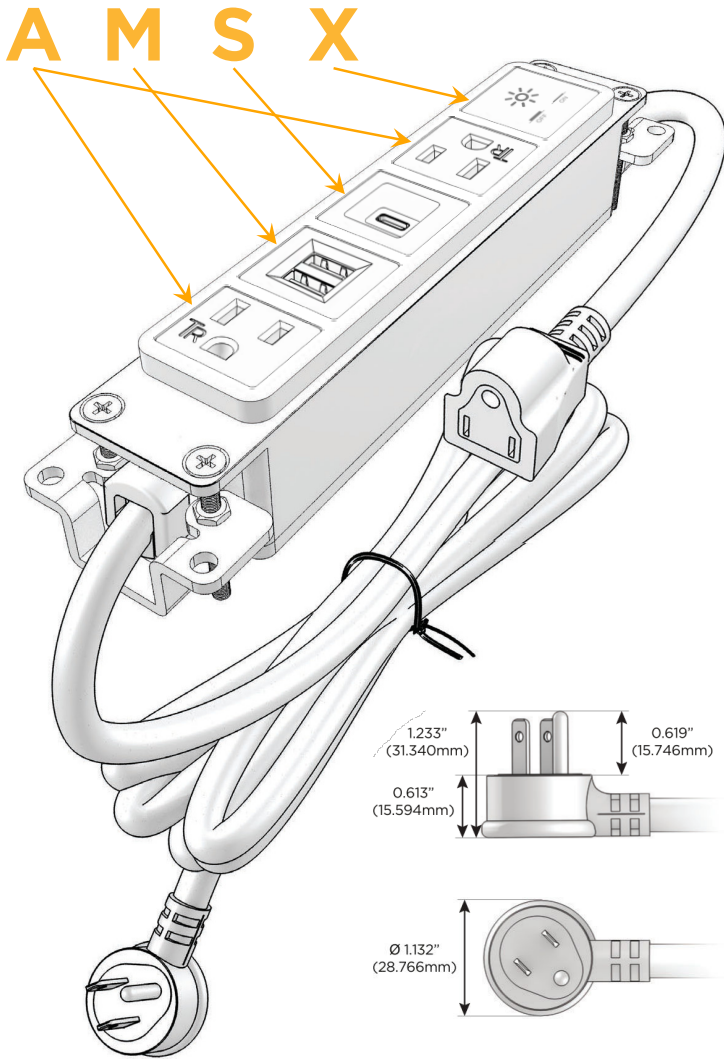

### Module/Port Options:

- A** Tamper Resistant AC Receptacle
- E** USB-A & USB-C (20W)
- M** Double USB-A (Fast Charging Ports - 18W)
- H** HDMI
- 6** CAT 6
- 12** RJ 12
- X** Switched AC
- Y** 3-Way Switch (Low Voltage)
- V** USB-C (45W High Speed Charging Port)
- S** USB-C (25W High Speed Charging Port)
- R** Switched AC (Rocker Switch)
- D** Dimmer Switch

### Plug:

Supplied with Low Profile Flat 45° Angle 120 VAC Plug

Optional Standard Straight 120 VAC Plug

Optional Straight 120 VAC Pass-through Plug

- CLEAN, COMPACT DESIGN
- STREAMLINED
- LOW PROFILE
- SIDE-EXITING CORDS
- PLUG & PLAY
- 6' AC CORD & PLUG (FLAT PLUG STANDARD)
- CUSTOMIZABLE CONFIGURATIONS AND FINISHES
- UL LISTED FOR MOUNTING IN FURNITURE
- 15A

# M-POWER-5T

AC POWER & DATA CONNECTIVITY SOLUTION

M-POWER-5T-AMSAX-SS4AB

Specs:

**Modules/Ports:**

- A** Tamper Resistant AC Receptacle
- M** Double USB-A (Fast Charging Ports - 18W)
- S** USB-C (25W High Speed Charging Port)
- X** Switched AC