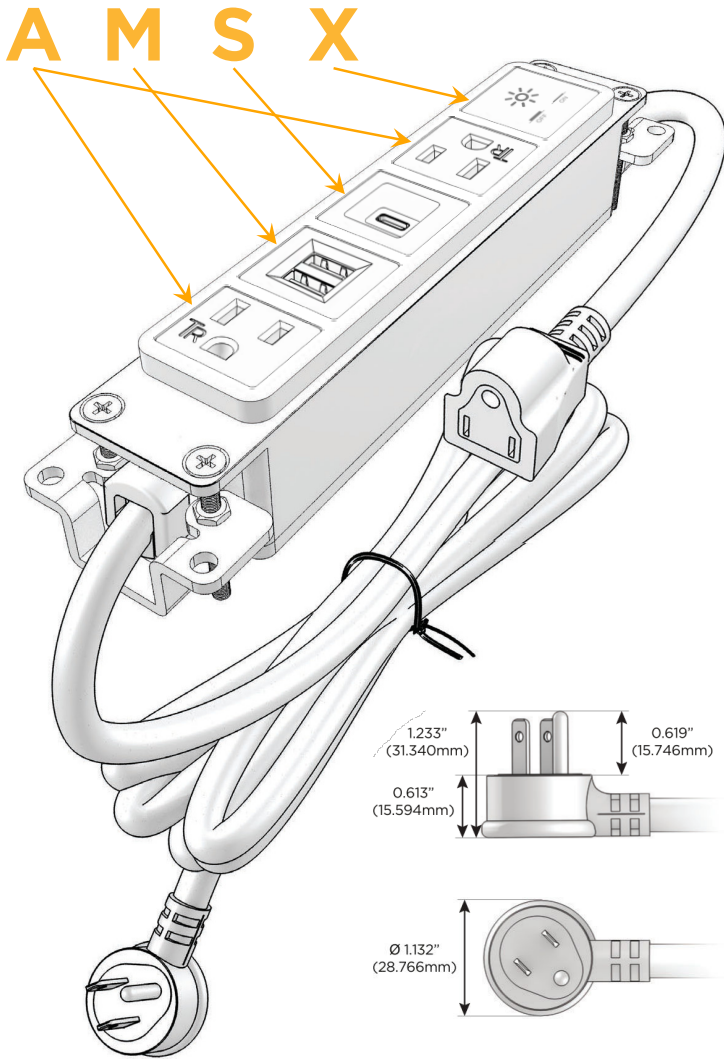

Bezel Finish: **SATIN NICKEL (ABS)**

Custom Finishes Available M-POWER-5T-AMSAX-SAB

Features:

Module/Port Options:

- A** Tamper Resistant AC Receptacle
- E** USB-A & USB-C (20W)
- M** Double USB-A (Fast Charging Ports - 18W)
- H** HDMI
- 6** CAT 6
- 12** RJ 12
- X** Switched AC
- Y** 3-Way Switch (Low Voltage)
- V** USB-C (45W High Speed Charging Port)
- S** USB-C (25W High Speed Charging Port)
- R** Switched AC (Rocker Switch)
- D** Dimmer Switch

Plug:

Supplied with Low Profile Flat 45° Angle 120 VAC Plug

Optional Standard Straight 120 VAC Plug

Optional Straight 120 VAC Pass-through Plug

- CLEAN, COMPACT DESIGN
- STREAMLINED
- LOW PROFILE
- SIDE-EXITING CORDS
- PLUG & PLAY
- 6' AC CORD & PLUG (FLAT PLUG STANDARD)
- CUSTOMIZABLE CONFIGURATIONS AND FINISHES
- UL LISTED FOR MOUNTING IN FURNITURE
- 15A

M-POWER-5T

AC POWER & DATA CONNECTIVITY SOLUTION

M-POWER-5T-AMSAX-SAB

Specs:

Modules/Ports:

- A** Tamper Resistant AC Receptacle
- M** Double USB-A (Fast Charging Ports - 18W)
- S** USB-C (25W High Speed Charging Port)
- X** Switched AC