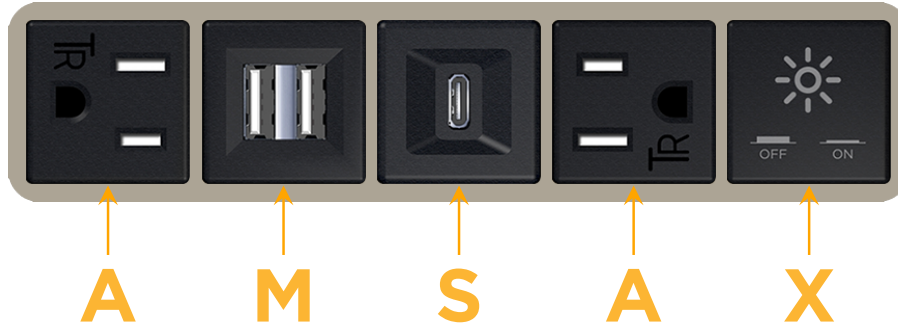

Bezel Finish: **SATIN NICKEL (ABS)**

Custom Finishes Available M-POWER-5T-AMSAX-SAB

Features:

Module/Port Options:

- A** Tamper Resistant AC Receptacle
- E** USB-A & USB-C (20W)
- M** Double USB-A (Fast Charging Ports - 18W)
- H** HDMI
- 6** CAT 6
- 12** RJ 12
- X** Switched AC
- Y** 3-Way Switch (Low Voltage)
- V** USB-C (45W High Speed Charging Port)
- S** USB-C (25W High Speed Charging Port)
- R** Switched AC (Rocker Switch)
- D** Dimmer Switch

Plug:

Supplied with Low Profile Flat 45° Angle 120 VAC Plug

Optional Standard Straight 120 VAC Plug

Optional Straight 120 VAC Pass-through Plug

- CLEAN, COMPACT DESIGN
- STREAMLINED
- LOW PROFILE
- SIDE-EXITING CORDS
- PLUG & PLAY
- 6' AC CORD & PLUG (FLAT PLUG STANDARD)
- CUSTOMIZABLE CONFIGURATIONS AND FINISHES
- UL LISTED FOR MOUNTING IN FURNITURE
- 15A

M-POWER-5T

AC POWER & DATA CONNECTIVITY SOLUTION

M-POWER-5T-AMSAX-SAB

Specs:

Modules/Ports:

- A** Tamper Resistant AC Receptacle
- M** Double USB-A (Fast Charging Ports - 18W)
- S** USB-C (25W High Speed Charging Port)
- X** Switched AC