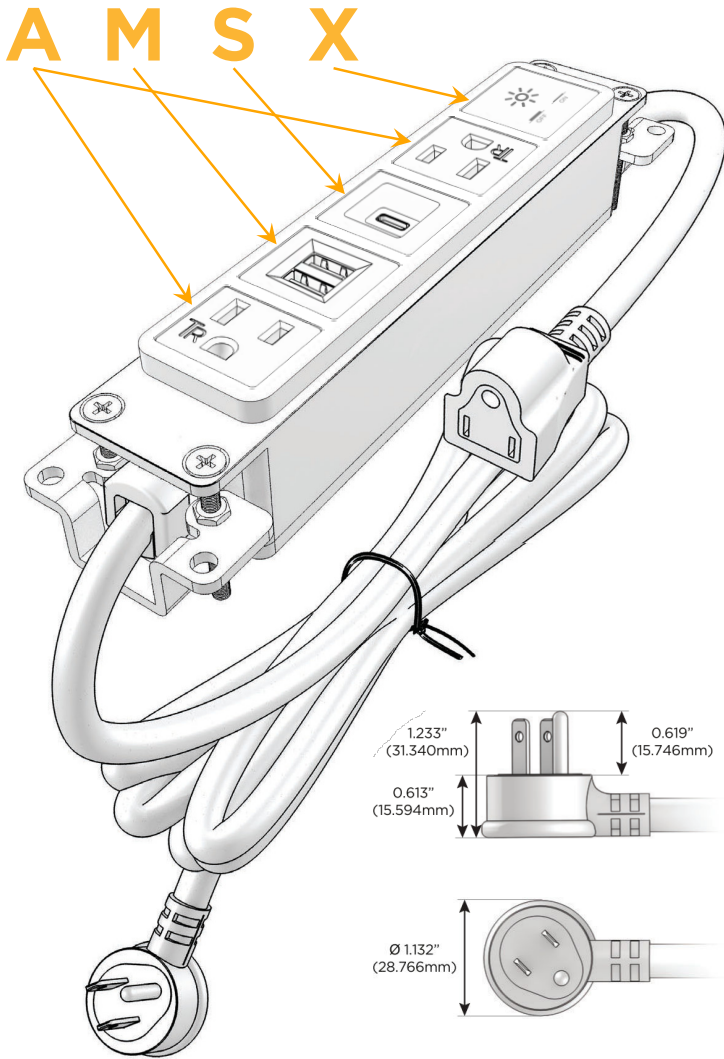

Bezel Finish: **GUNMETAL (ABS)**

Custom Finishes Available M-POWER-5T-AMSAX-S3AB

Features:

Module/Port Options:

- A** Tamper Resistant AC Receptacle
- E** USB-A & USB-C (20W)
- M** Double USB-A (Fast Charging Ports - 18W)
- H** HDMI
- 6** CAT 6
- 12** RJ 12
- X** Switched AC
- Y** 3-Way Switch (Low Voltage)
- V** USB-C (45W High Speed Charging Port)
- S** USB-C (25W High Speed Charging Port)
- R** Switched AC (Rocker Switch)
- D** Dimmer Switch

Plug:

Supplied with Low Profile Flat 45° Angle 120 VAC Plug

Optional Standard Straight 120 VAC Plug

Optional Straight 120 VAC Pass-through Plug

- CLEAN, COMPACT DESIGN
- STREAMLINED
- LOW PROFILE
- SIDE-EXITING CORDS
- PLUG & PLAY
- 6' AC CORD & PLUG (FLAT PLUG STANDARD)
- CUSTOMIZABLE CONFIGURATIONS AND FINISHES
- UL LISTED FOR MOUNTING IN FURNITURE
- 15A

M-POWER-5T

AC POWER & DATA CONNECTIVITY SOLUTION

M-POWER-5T-AMSAX-S3AB

Specs:

Modules/Ports:

- A** Tamper Resistant AC Receptacle
- M** Double USB-A (Fast Charging Ports - 18W)
- S** USB-C (25W High Speed Charging Port)
- X** Switched AC