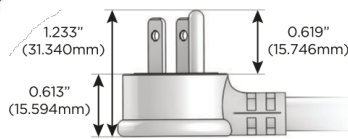

M-POWER-5T

AC POWER & DATA CONNECTIVITY SOLUTION

M-POWER-5T-AMSAX-S3AB

Specs:

Modules/Ports:

- A** Tamper Resistant AC Receptacle
- M** Double USB-A (Fast Charging Ports - 18W)
- S** USB-C (25W High Speed Charging Port)
- X** Switched AC