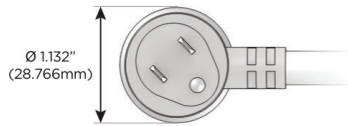

Plug:

Supplied with Low Profile Flat 45° Angle 120 VAC Plug

Optional Standard Straight 120 VAC Plug

Optional Straight 120 VAC Pass-through Plug

- CLEAN, COMPACT DESIGN
- STREAMLINED
- LOW PROFILE
- SIDE-EXITING CORDS
- PLUG & PLAY
- 6' AC CORD & PLUG (FLAT PLUG STANDARD)
- CUSTOMIZABLE CONFIGURATIONS AND FINISHES
- UL LISTED FOR MOUNTING IN FURNITURE
- 15A

M-POWER-5T

AC POWER & DATA CONNECTIVITY SOLUTION

M-POWER-5T-AMSAX-S3AB

Specs:

Modules/Ports:

- A** Tamper Resistant AC Receptacle
- M** Double USB-A (Fast Charging Ports - 18W)
- S** USB-C (25W High Speed Charging Port)
- X** Switched AC