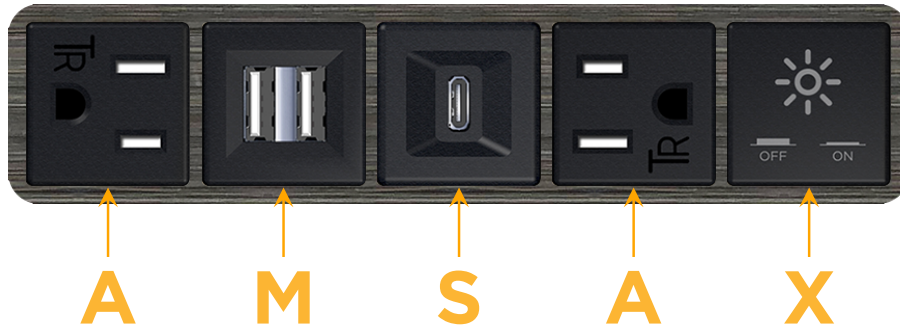

Bezel Finish: **GUNMETAL (ABS)**

Custom Finishes Available M-POWER-5T-AMSAX-S3AB

Features:

Module/Port Options:

- A** Tamper Resistant AC Receptacle
- E** USB-A & USB-C (20W)
- M** Double USB-A (Fast Charging Ports - 18W)
- H** HDMI
- 6** CAT 6
- 12** RJ 12
- X** Switched AC
- Y** 3-Way Switch (Low Voltage)
- V** USB-C (45W High Speed Charging Port)
- S** USB-C (25W High Speed Charging Port)
- R** Switched AC (Rocker Switch)
- D** Dimmer Switch

Plug:

Supplied with Low Profile Flat 45° Angle 120 VAC Plug

Optional Standard Straight 120 VAC Plug

Optional Straight 120 VAC Pass-through Plug

- CLEAN, COMPACT DESIGN
- STREAMLINED
- LOW PROFILE
- SIDE-EXITING CORDS
- PLUG & PLAY
- 6' AC CORD & PLUG (FLAT PLUG STANDARD)
- CUSTOMIZABLE CONFIGURATIONS AND FINISHES
- UL LISTED FOR MOUNTING IN FURNITURE
- 15A

M-POWER-5T

AC POWER & DATA CONNECTIVITY SOLUTION

M-POWER-5T-AMSAX-S3AB

Specs:

Modules/Ports:

- A** Tamper Resistant AC Receptacle
- M** Double USB-A (Fast Charging Ports - 18W)
- S** USB-C (25W High Speed Charging Port)
- X** Switched AC