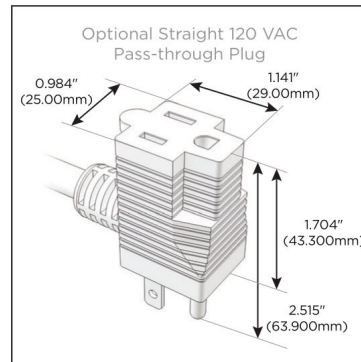

Plug:

Supplied with Low Profile Flat 45° Angle 120 VAC Plug

Optional Standard Straight 120 VAC Plug

Optional Straight 120 VAC Pass-through Plug

- CLEAN, COMPACT DESIGN
- STREAMLINED
- LOW PROFILE
- SIDE-EXITING CORDS
- PLUG & PLAY
- 6' AC CORD & PLUG (FLAT PLUG STANDARD)
- CUSTOMIZABLE CONFIGURATIONS AND FINISHES
- UL LISTED FOR MOUNTING IN FURNITURE
- 15A

M-POWER-5T

AC POWER & DATA CONNECTIVITY SOLUTION

M-POWER-5T-AMSAX-S3AB

Specs:

Modules/Ports:

- A** Tamper Resistant AC Receptacle
- M** Double USB-A (Fast Charging Ports - 18W)
- S** USB-C (25W High Speed Charging Port)
- X** Switched AC