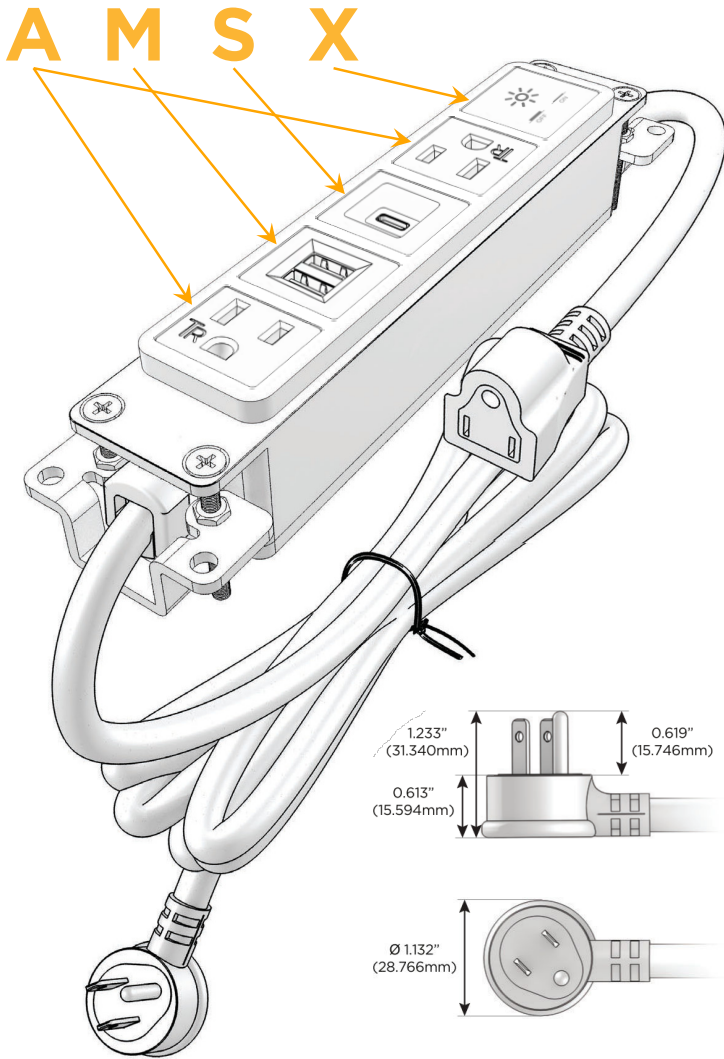

### Module/Port Options:

- A Tamper Resistant AC Receptacle
- E USB-A & USB-C (20W)
- M Double USB-A (Fast Charging Ports - 18W)
- H HDMI
- 6 CAT 6
- 12 RJ 12
- X Switched AC
- Y 3-Way Switch (Low Voltage)
- V USB-C (45W High Speed Charging Port)
- S USB-C (25W High Speed Charging Port)
- R Switched AC (Rocker Switch)
- D Dimmer Switch

### Plug:

- Supplied with Low Profile Flat 45° Angle 120 VAC Plug
- Optional Standard Straight 120 VAC Plug
- Optional Straight 120 VAC Pass-through Plug

- CLEAN, COMPACT DESIGN
- STREAMLINED
- LOW PROFILE
- SIDE-EXITING CORDS
- PLUG & PLAY
- 6' AC CORD & PLUG (FLAT PLUG STANDARD)
- CUSTOMIZABLE CONFIGURATIONS AND FINISHES
- UL LISTED FOR MOUNTING IN FURNITURE
- 15A

# M-POWER-5T

AC POWER & DATA CONNECTIVITY SOLUTION

M-POWER-5T-AMSAX-CUAB

Specs:

**Modules/Ports:**

- A** Tamper Resistant AC Receptacle
- M** Double USB-A (Fast Charging Ports - 18W)
- S** USB-C (25W High Speed Charging Port)
- X** Switched AC