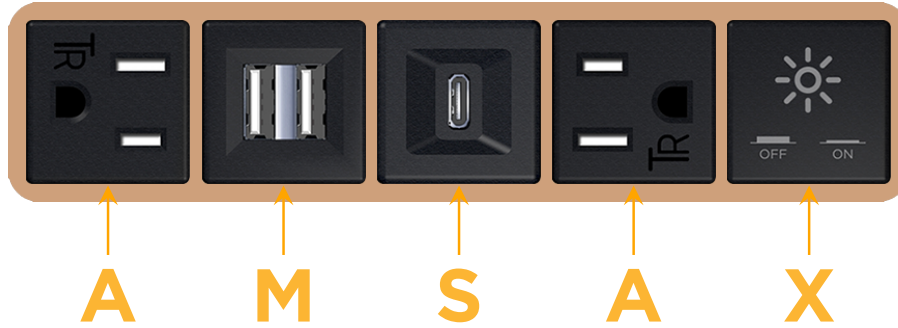

M-POWER-5T

AC POWER & DATA CONNECTIVITY SOLUTION

M-POWER-5T-AMSAX-CUAB

Distributed by

Mormax Company, Inc.

8 Westchester Plaza

Elmsford, NY 10523

914-699-0101

sales@mormax.com

mormax.com

Metro Light & Power's line of power & data solutions offers sophisticated design elements combined with greater ease of installation. Streamlined and low-profile, enhanced by side-exiting cords, our outlets advance the industry with their cutting edge look and feel. We believe flexibility is key, and we provide a variety of mounting options, including the ability to mount in limited spaces. Our outlets are available in many finishes and configurations, in addition to a custom color and finish capability for our clients.

Bezel Finish: **COPPER (ABS)**

Custom Finishes Available M-POWER-5T-AMSAX-CUAB

Features:

Module/Port Options:

- A Tamper Resistant AC Receptacle
- E USB-A & USB-C (20W)
- M Double USB-A (Fast Charging Ports - 18W)
- H HDMI
- 6 CAT 6
- 12 RJ 12
- X Switched AC
- Y 3-Way Switch (Low Voltage)
- V USB-C (45W High Speed Charging Port)
- S USB-C (25W High Speed Charging Port)
- R Switched AC (Rocker Switch)
- D Dimmer Switch

Plug:

- Supplied with Low Profile Flat 45° Angle 120 VAC Plug
- Optional Standard Straight 120 VAC Plug
- Optional Straight 120 VAC Pass-through Plug

- CLEAN, COMPACT DESIGN
- STREAMLINED
- LOW PROFILE
- SIDE-EXITING CORDS
- PLUG & PLAY
- 6' AC CORD & PLUG (FLAT PLUG STANDARD)
- CUSTOMIZABLE CONFIGURATIONS AND FINISHES
- UL LISTED FOR MOUNTING IN FURNITURE
- 15A