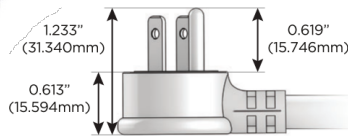

M-POWER-5T

AC POWER & DATA CONNECTIVITY SOLUTION

M-POWER-5T-AMSAX-CRAB

Specs:

Modules/Ports:

- **A** Tamper Resistant AC Receptacle
- **M** Double USB-A (Fast Charging Ports - 18W)
- **S** USB-C (25W High Speed Charging Port)
- **X** Switched AC

A M S X