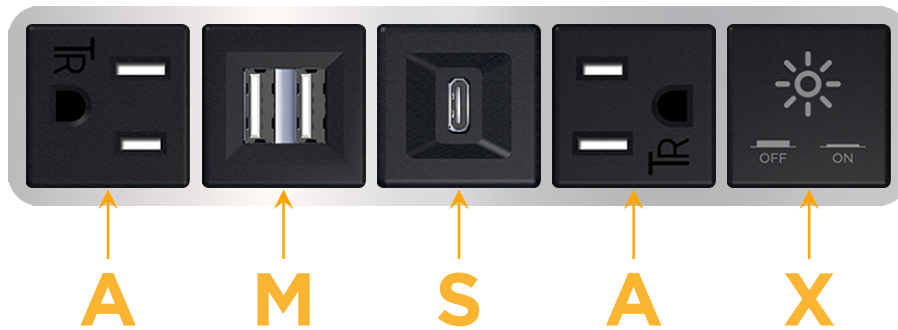

Bezel Finish: **CHROME (ABS)**
Custom Finishes Available M-POWER-5T-AMSAX-CRAB

Features:

Module/Port Options:

- A** Tamper Resistant AC Receptacle
- E** USB-A & USB-C (20W)
- M** Double USB-A (Fast Charging Ports - 18W)
- H** HDMI
- 6** CAT 6
- 12** RJ 12
- X** Switched AC
- Y** 3-Way Switch (Low Voltage)
- V** USB-C (45W High Speed Charging Port)
- S** USB-C (25W High Speed Charging Port)
- R** Switched AC (Rocker Switch)
- D** Dimmer Switch

Plug:

- Supplied with Low Profile Flat 45° Angle 120 VAC Plug
- Optional Standard Straight 120 VAC Plug
- Optional Straight 120 VAC Pass-through Plug

- CLEAN, COMPACT DESIGN
- STREAMLINED
- LOW PROFILE
- SIDE-EXITING CORDS
- PLUG & PLAY
- 6' AC CORD & PLUG (FLAT PLUG STANDARD)
- CUSTOMIZABLE CONFIGURATIONS AND FINISHES
- UL LISTED FOR MOUNTING IN FURNITURE
- 15A

M-POWER-5T

AC POWER & DATA CONNECTIVITY SOLUTION

M-POWER-5T-AMSAX-CRAB

Specs:

Modules/Ports:

- A** Tamper Resistant AC Receptacle
- M** Double USB-A (Fast Charging Ports - 18W)
- S** USB-C (25W High Speed Charging Port)
- X** Switched AC