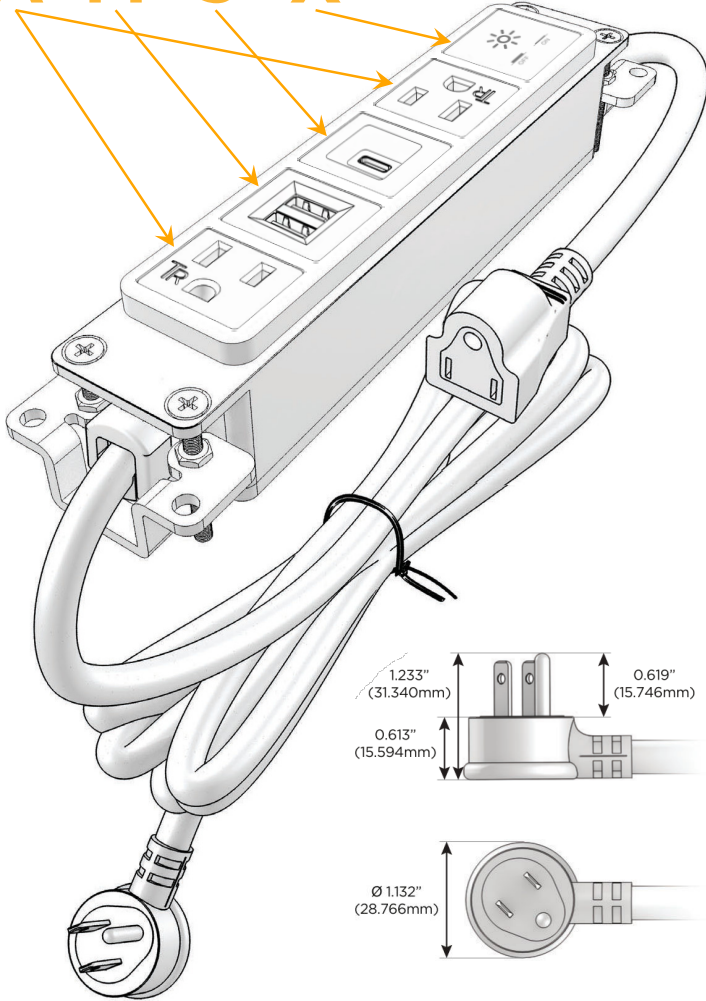

M-POWER-5T

AC POWER & DATA CONNECTIVITY SOLUTION

M-POWER-5T-AMSAX-CRAB

Specs:

Modules/Ports:

- **A** Tamper Resistant AC Receptacle
- **M** Double USB-A (Fast Charging Ports - 18W)
- **S** USB-C (25W High Speed Charging Port)
- **X** Switched AC

A M S X