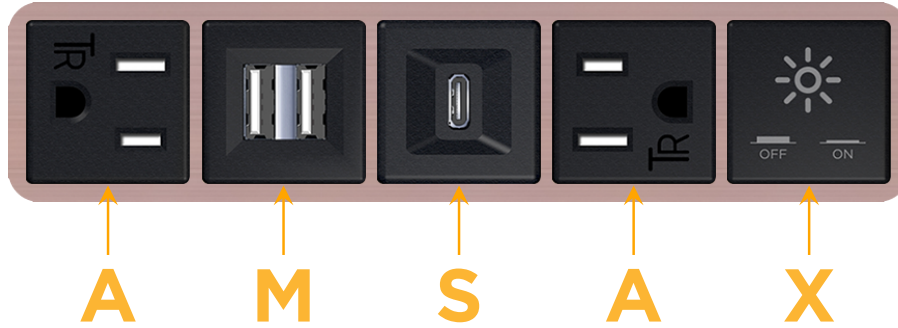

Bezel Finish: **CHAMPAGNE (ABS)**

Custom Finishes Available M-POWER-5T-AMSAX-CHAB

Features:

**Module/Port Options:**

- A** Tamper Resistant AC Receptacle
- E** USB-A & USB-C (20W)
- M** Double USB-A (Fast Charging Ports - 18W)
- H** HDMI
- 6** CAT 6
- 12** RJ 12
- X** Switched AC
- Y** 3-Way Switch (Low Voltage)
- V** USB-C (45W High Speed Charging Port)
- S** USB-C (25W High Speed Charging Port)
- R** Switched AC (Rocker Switch)
- D** Dimmer Switch

**Plug:**

- Supplied with Low Profile Flat 45° Angle 120 VAC Plug
- Optional Standard Straight 120 VAC Plug
- Optional Straight 120 VAC Pass-through Plug

- CLEAN, COMPACT DESIGN
- STREAMLINED
- LOW PROFILE
- SIDE-EXITING CORDS
- PLUG & PLAY
- 6' AC CORD & PLUG (FLAT PLUG STANDARD)
- CUSTOMIZABLE CONFIGURATIONS AND FINISHES
- UL LISTED FOR MOUNTING IN FURNITURE
- 15A

# M-POWER-5T

AC POWER & DATA CONNECTIVITY SOLUTION

M-POWER-5T-AMSAX-CHAB

Specs:

**Modules/Ports:**

- A** Tamper Resistant AC Receptacle
- M** Double USB-A (Fast Charging Ports - 18W)
- S** USB-C (25W High Speed Charging Port)
- X** Switched AC