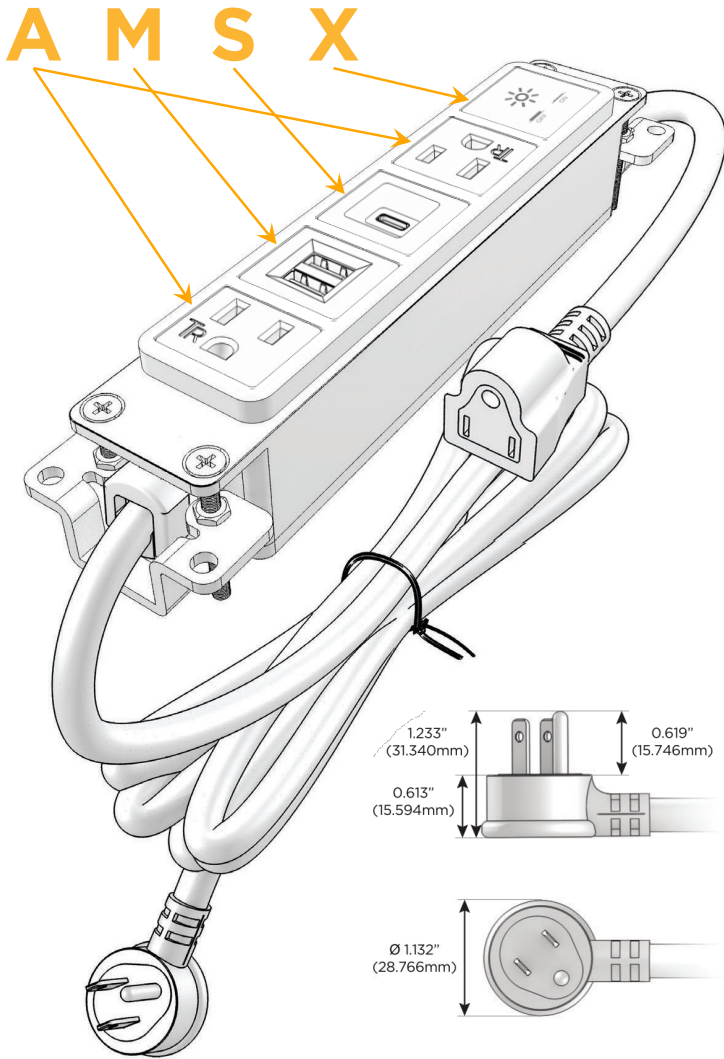

Bezel Finish: **CHAMPAGNE (ABS)**

Custom Finishes Available M-POWER-5T-AMSAX-CHAB

Features:

**Module/Port Options:**

- A** Tamper Resistant AC Receptacle
- E** USB-A & USB-C (20W)
- M** Double USB-A (Fast Charging Ports - 18W)
- H** HDMI
- 6** CAT 6
- 12** RJ 12
- X** Switched AC
- Y** 3-Way Switch (Low Voltage)
- V** USB-C (45W High Speed Charging Port)
- S** USB-C (25W High Speed Charging Port)
- R** Switched AC (Rocker Switch)
- D** Dimmer Switch

**Plug:**

- Supplied with Low Profile Flat 45° Angle 120 VAC Plug
- Optional Standard Straight 120 VAC Plug
- Optional Straight 120 VAC Pass-through Plug

- CLEAN, COMPACT DESIGN
- STREAMLINED
- LOW PROFILE
- SIDE-EXITING CORDS
- PLUG & PLAY
- 6' AC CORD & PLUG (FLAT PLUG STANDARD)
- CUSTOMIZABLE CONFIGURATIONS AND FINISHES
- UL LISTED FOR MOUNTING IN FURNITURE
- 15A

# M-POWER-5T

AC POWER & DATA CONNECTIVITY SOLUTION

M-POWER-5T-AMSAX-CHAB

Specs:

**Modules/Ports:**

- A** Tamper Resistant AC Receptacle
- M** Double USB-A (Fast Charging Ports - 18W)
- S** USB-C (25W High Speed Charging Port)
- X** Switched AC