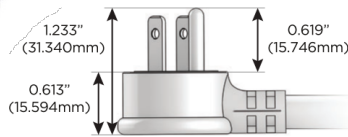

# M-POWER-5T

AC POWER & DATA CONNECTIVITY SOLUTION

M-POWER-5T-AMSAX-CHAB

Specs:

**Modules/Ports:**

- A** Tamper Resistant AC Receptacle
- M** Double USB-A (Fast Charging Ports - 18W)
- S** USB-C (25W High Speed Charging Port)
- X** Switched AC