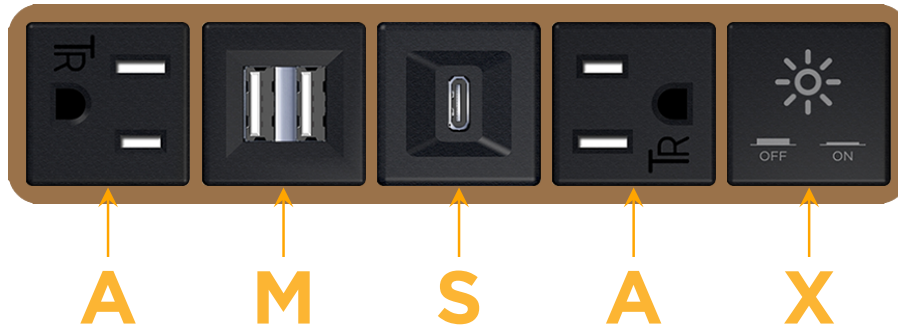

M-POWER-5T

AC POWER & DATA CONNECTIVITY SOLUTION

M-POWER-5T-AMSAX-BZB

Distributed by

Mormax Company, Inc.

8 Westchester Plaza

Elmsford, NY 10523

914-699-0101

sales@mormax.com

mormax.com

Metro Light & Power's line of power & data solutions offers sophisticated design elements combined with greater ease of installation. Streamlined and low-profile, enhanced by side-exiting cords, our outlets advance the industry with their cutting edge look and feel. We believe flexibility is key, and we provide a variety of mounting options, including the ability to mount in limited spaces. Our outlets are available in many finishes and configurations, in addition to a custom color and finish capability for our clients.

Bezel Finish: **SOLID BRONZE**

Custom Finishes Available M-POWER-5T-AMSAX-BZB

Features:

Module/Port Options:

- **A** Tamper Resistant AC Receptacle
- **E** USB-A & USB-C (20W)
- **M** Double USB-A (Fast Charging Ports - 18W)
- **H** HDMI
- **6** CAT 6
- **12** RJ 12
- **X** Switched AC
- **Y** 3-Way Switch (Low Voltage)
- **V** USB-C (45W High Speed Charging Port)
- **S** USB-C (25W High Speed Charging Port)
- **R** Switched AC (Rocker Switch)
- **D** Dimmer Switch

Plug:

Supplied with Low Profile Flat 45° Angle 120 VAC Plug

Optional Standard Straight 120 VAC Plug

Optional Straight 120 VAC Pass-through Plug

- CLEAN, COMPACT DESIGN
- STREAMLINED
- LOW PROFILE
- SIDE-EXITING CORDS
- PLUG & PLAY
- 6' AC CORD & PLUG (FLAT PLUG STANDARD)
- CUSTOMIZABLE CONFIGURATIONS AND FINISHES
- UL LISTED FOR MOUNTING IN FURNITURE
- 15A