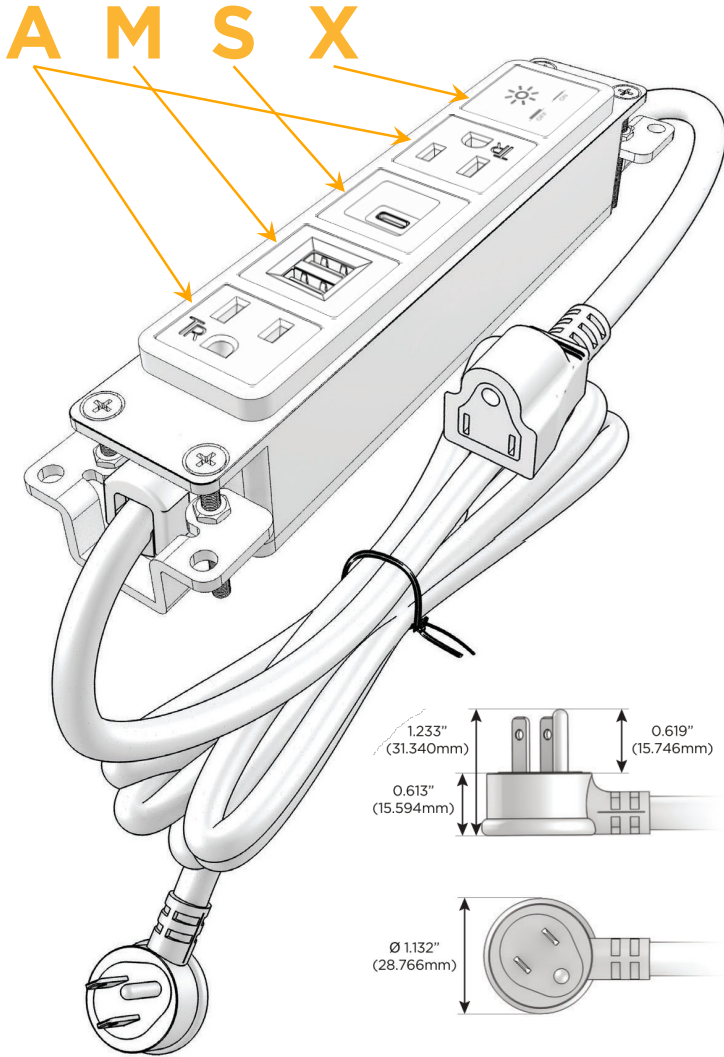

### Module/Port Options:

- A** Tamper Resistant AC Receptacle
- E** USB-A & USB-C (20W)
- M** Double USB-A (Fast Charging Ports - 18W)
- H** HDMI
- 6** CAT 6
- 12** RJ 12
- X** Switched AC
- Y** 3-Way Switch (Low Voltage)
- V** USB-C (45W High Speed Charging Port)
- S** USB-C (25W High Speed Charging Port)
- R** Switched AC (Rocker Switch)
- D** Dimmer Switch

### Plug:

Supplied with Low Profile Flat 45° Angle 120 VAC Plug

Optional Standard Straight 120 VAC Plug

Optional Straight 120 VAC Pass-through Plug

- CLEAN, COMPACT DESIGN
- STREAMLINED
- LOW PROFILE
- SIDE-EXITING CORDS
- PLUG & PLAY
- 6' AC CORD & PLUG (FLAT PLUG STANDARD)
- CUSTOMIZABLE CONFIGURATIONS AND FINISHES
- UL LISTED FOR MOUNTING IN FURNITURE
- 15A

# M-POWER-5T

AC POWER & DATA CONNECTIVITY SOLUTION

M-POWER-5T-AMSAX-BZB

Specs:

**Modules/Ports:**

- A** Tamper Resistant AC Receptacle
- M** Double USB-A (Fast Charging Ports - 18W)
- S** USB-C (25W High Speed Charging Port)
- X** Switched AC