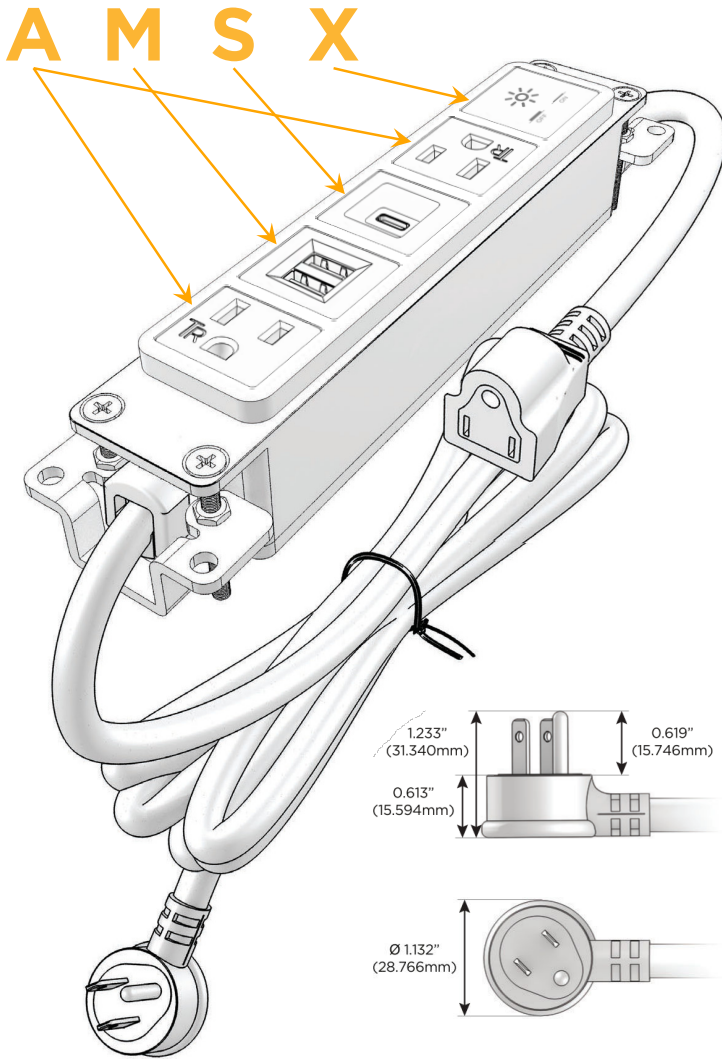

Bezel Finish: **STANDARD BRONZE (ABS)**

Custom Finishes Available M-POWER-5T-AMSAX-BZAB

Features:

Module/Port Options:

- A Tamper Resistant AC Receptacle
- E USB-A & USB-C (20W)
- M Double USB-A (Fast Charging Ports - 18W)
- H HDMI
- 6 CAT 6
- 12 RJ 12
- X Switched AC
- Y 3-Way Switch (Low Voltage)
- V USB-C (45W High Speed Charging Port)
- S USB-C (25W High Speed Charging Port)
- R Switched AC (Rocker Switch)
- D Dimmer Switch

Plug:

Supplied with Low Profile Flat 45° Angle 120 VAC Plug

Optional Standard Straight 120 VAC Plug

Optional Straight 120 VAC Pass-through Plug

- CLEAN, COMPACT DESIGN
- STREAMLINED
- LOW PROFILE
- SIDE-EXITING CORDS
- PLUG & PLAY
- 6' AC CORD & PLUG (FLAT PLUG STANDARD)
- CUSTOMIZABLE CONFIGURATIONS AND FINISHES
- UL LISTED FOR MOUNTING IN FURNITURE
- 15A

M-POWER-5T

AC POWER & DATA CONNECTIVITY SOLUTION

M-POWER-5T-AMSAX-BZAB

Specs:

Modules/Ports:

- A** Tamper Resistant AC Receptacle
- M** Double USB-A (Fast Charging Ports - 18W)
- S** USB-C (25W High Speed Charging Port)
- X** Switched AC