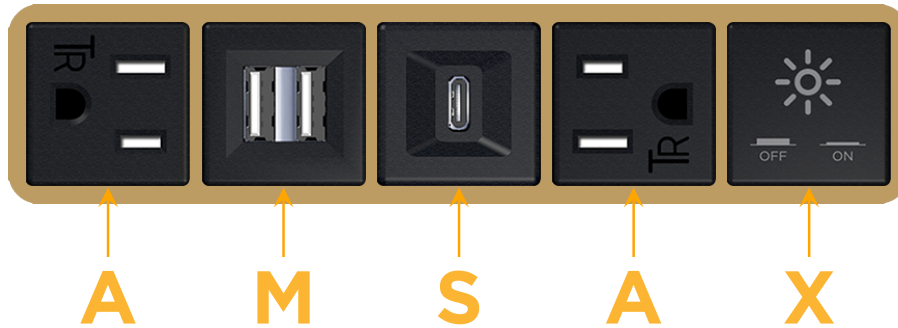

Bezel Finish: **STANDARD BRONZE (ABS)**

Custom Finishes Available M-POWER-5T-AMSAX-BZAB

Features:

Module/Port Options:

- A Tamper Resistant AC Receptacle
- E USB-A & USB-C (20W)
- M Double USB-A (Fast Charging Ports - 18W)
- H HDMI
- 6 CAT 6
- 12 RJ 12
- X Switched AC
- Y 3-Way Switch (Low Voltage)
- V USB-C (45W High Speed Charging Port)
- S USB-C (25W High Speed Charging Port)
- R Switched AC (Rocker Switch)
- D Dimmer Switch

Plug:

Supplied with Low Profile Flat 45° Angle 120 VAC Plug

Optional Standard Straight 120 VAC Plug

Optional Straight 120 VAC Pass-through Plug

- CLEAN, COMPACT DESIGN
- STREAMLINED
- LOW PROFILE
- SIDE-EXITING CORDS
- PLUG & PLAY
- 6' AC CORD & PLUG (FLAT PLUG STANDARD)
- CUSTOMIZABLE CONFIGURATIONS AND FINISHES
- UL LISTED FOR MOUNTING IN FURNITURE
- 15A

M-POWER-5T

AC POWER & DATA CONNECTIVITY SOLUTION

M-POWER-5T-AMSAX-BZAB

Specs:

Modules/Ports:

- A** Tamper Resistant AC Receptacle
- M** Double USB-A (Fast Charging Ports - 18W)
- S** USB-C (25W High Speed Charging Port)
- X** Switched AC