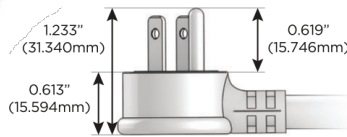

Plug:

Supplied with Low Profile Flat 45° Angle 120 VAC Plug

Optional Standard Straight 120 VAC Plug

Optional Straight 120 VAC Pass-through Plug

- CLEAN, COMPACT DESIGN
- STREAMLINED
- LOW PROFILE
- SIDE-EXITING CORDS
- PLUG & PLAY
- 6' AC CORD & PLUG (FLAT PLUG STANDARD)
- CUSTOMIZABLE CONFIGURATIONS AND FINISHES
- UL LISTED FOR MOUNTING IN FURNITURE
- 15A

M-POWER-5T

AC POWER & DATA CONNECTIVITY SOLUTION

M-POWER-5T-AMSAX-BZ5AB

Specs:

Modules/Ports:

- A** Tamper Resistant AC Receptacle
- M** Double USB-A (Fast Charging Ports - 18W)
- S** USB-C (25W High Speed Charging Port)
- X** Switched AC