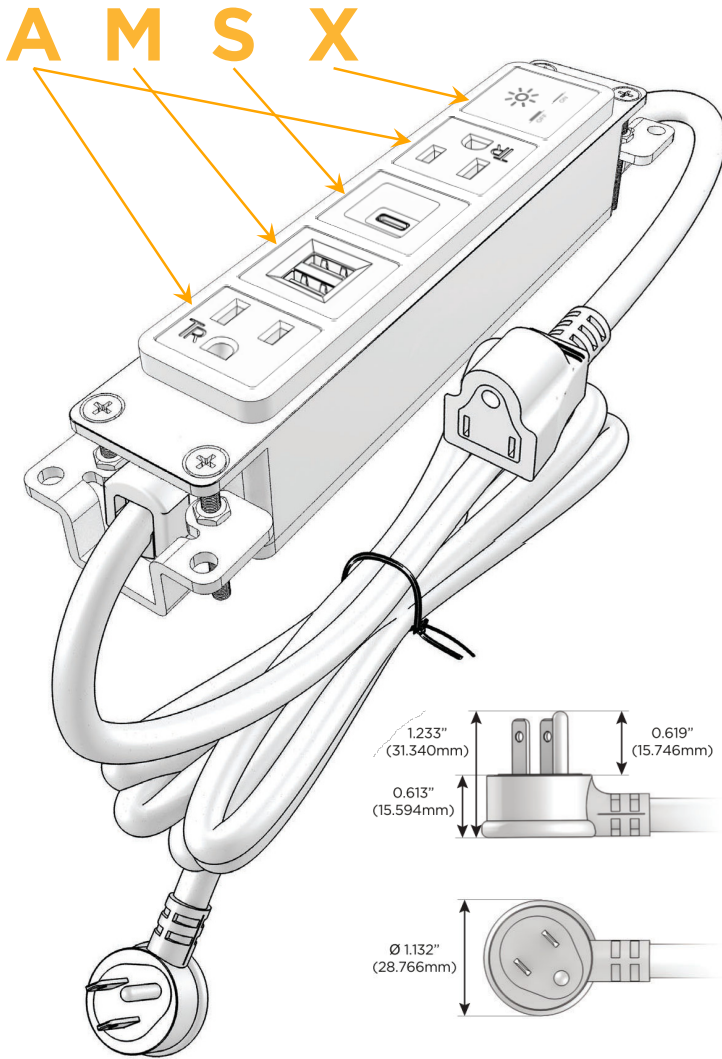

Bezel Finish: **ARCHITECTURAL BRONZE (ABS)**

Custom Finishes Available M-POWER-5T-AMSAX-BZ5AB

Features:

Module/Port Options:

- A** Tamper Resistant AC Receptacle
- E** USB-A & USB-C (20W)
- M** Double USB-A (Fast Charging Ports - 18W)
- H** HDMI
- 6** CAT 6
- 12** RJ 12
- X** Switched AC
- Y** 3-Way Switch (Low Voltage)
- V** USB-C (45W High Speed Charging Port)
- S** USB-C (25W High Speed Charging Port)
- R** Switched AC (Rocker Switch)
- D** Dimmer Switch

Plug:

Supplied with Low Profile Flat 45° Angle 120 VAC Plug

Optional Standard Straight 120 VAC Plug

Optional Straight 120 VAC Pass-through Plug

- CLEAN, COMPACT DESIGN
- STREAMLINED
- LOW PROFILE
- SIDE-EXITING CORDS
- PLUG & PLAY
- 6' AC CORD & PLUG (FLAT PLUG STANDARD)
- CUSTOMIZABLE CONFIGURATIONS AND FINISHES
- UL LISTED FOR MOUNTING IN FURNITURE
- 15A

M-POWER-5T

AC POWER & DATA CONNECTIVITY SOLUTION

M-POWER-5T-AMSAX-BZ5AB

Specs:

Modules/Ports:

- A** Tamper Resistant AC Receptacle
- M** Double USB-A (Fast Charging Ports - 18W)
- S** USB-C (25W High Speed Charging Port)
- X** Switched AC