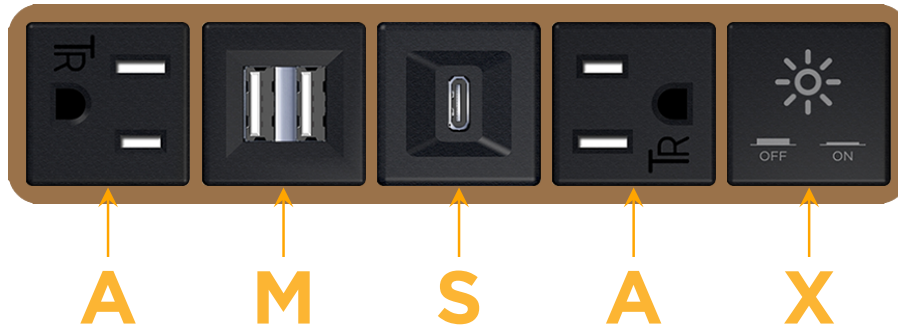

Bezel Finish: **ARCHITECTURAL BRONZE (ABS)**

Custom Finishes Available M-POWER-5T-AMSAX-BZ5AB

Features:

Module/Port Options:

- A** Tamper Resistant AC Receptacle
- E** USB-A & USB-C (20W)
- M** Double USB-A (Fast Charging Ports - 18W)
- H** HDMI
- 6** CAT 6
- 12** RJ 12
- X** Switched AC
- Y** 3-Way Switch (Low Voltage)
- V** USB-C (45W High Speed Charging Port)
- S** USB-C (25W High Speed Charging Port)
- R** Switched AC (Rocker Switch)
- D** Dimmer Switch

Plug:

Supplied with Low Profile Flat 45° Angle 120 VAC Plug

Optional Standard Straight 120 VAC Plug

Optional Straight 120 VAC Pass-through Plug

- CLEAN, COMPACT DESIGN
- STREAMLINED
- LOW PROFILE
- SIDE-EXITING CORDS
- PLUG & PLAY
- 6' AC CORD & PLUG (FLAT PLUG STANDARD)
- CUSTOMIZABLE CONFIGURATIONS AND FINISHES
- UL LISTED FOR MOUNTING IN FURNITURE
- 15A

M-POWER-5T

AC POWER & DATA CONNECTIVITY SOLUTION

M-POWER-5T-AMSAX-BZ5AB

Specs:

Modules/Ports:

- A** Tamper Resistant AC Receptacle
- M** Double USB-A (Fast Charging Ports - 18W)
- S** USB-C (25W High Speed Charging Port)
- X** Switched AC