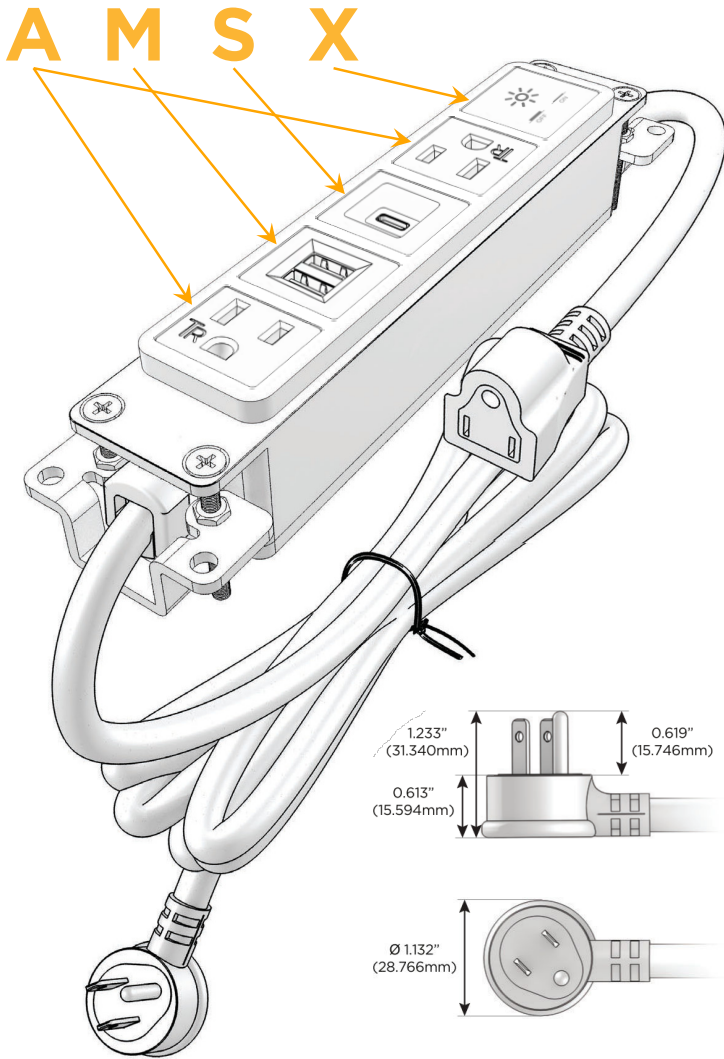

Bezel Finish: **ANTIQUED ARCHITECTURAL BRONZE (ABS)**

Custom Finishes Available M-POWER-5T-AMSAX-BZ5AAB

Features:

Module/Port Options:

- A** Tamper Resistant AC Receptacle
- E** USB-A & USB-C (20W)
- M** Double USB-A (Fast Charging Ports - 18W)
- H** HDMI
- 6** CAT 6
- 12** RJ 12
- X** Switched AC
- Y** 3-Way Switch (Low Voltage)
- V** USB-C (45W High Speed Charging Port)
- S** USB-C (25W High Speed Charging Port)
- R** Switched AC (Rocker Switch)
- D** Dimmer Switch

Plug:

Supplied with Low Profile Flat 45° Angle 120 VAC Plug

Optional Standard Straight 120 VAC Plug

Optional Straight 120 VAC Pass-through Plug

- CLEAN, COMPACT DESIGN
- STREAMLINED
- LOW PROFILE
- SIDE-EXITING CORDS
- PLUG & PLAY
- 6' AC CORD & PLUG (FLAT PLUG STANDARD)
- CUSTOMIZABLE CONFIGURATIONS AND FINISHES
- UL LISTED FOR MOUNTING IN FURNITURE
- 15A

M-POWER-5T

AC POWER & DATA CONNECTIVITY SOLUTION

M-POWER-5T-AMSAX-BZ5AAB

Specs:

Modules/Ports:

- A** Tamper Resistant AC Receptacle
- M** Double USB-A (Fast Charging Ports - 18W)
- S** USB-C (25W High Speed Charging Port)
- X** Switched AC