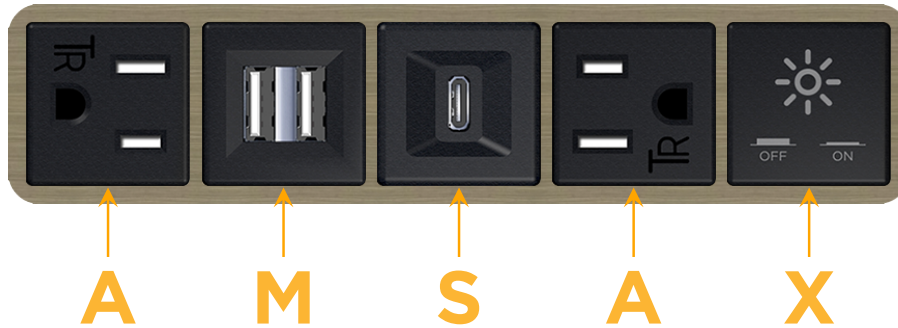

Bezel Finish: **ANTIQUED ARCHITECTURAL BRONZE (ABS)**

Custom Finishes Available M-POWER-5T-AMSAX-BZ5AAB

Features:

Module/Port Options:

- A** Tamper Resistant AC Receptacle
- E** USB-A & USB-C (20W)
- M** Double USB-A (Fast Charging Ports - 18W)
- H** HDMI
- 6** CAT 6
- 12** RJ 12
- X** Switched AC
- Y** 3-Way Switch (Low Voltage)
- V** USB-C (45W High Speed Charging Port)
- S** USB-C (25W High Speed Charging Port)
- R** Switched AC (Rocker Switch)
- D** Dimmer Switch

Plug:

Supplied with Low Profile Flat 45° Angle 120 VAC Plug

Optional Standard Straight 120 VAC Plug

Optional Straight 120 VAC Pass-through Plug

- CLEAN, COMPACT DESIGN
- STREAMLINED
- LOW PROFILE
- SIDE-EXITING CORDS
- PLUG & PLAY
- 6' AC CORD & PLUG (FLAT PLUG STANDARD)
- CUSTOMIZABLE CONFIGURATIONS AND FINISHES
- UL LISTED FOR MOUNTING IN FURNITURE
- 15A

M-POWER-5T

AC POWER & DATA CONNECTIVITY SOLUTION

M-POWER-5T-AMSAX-BZ5AAB

Specs:

Modules/Ports:

- A** Tamper Resistant AC Receptacle
- M** Double USB-A (Fast Charging Ports - 18W)
- S** USB-C (25W High Speed Charging Port)
- X** Switched AC