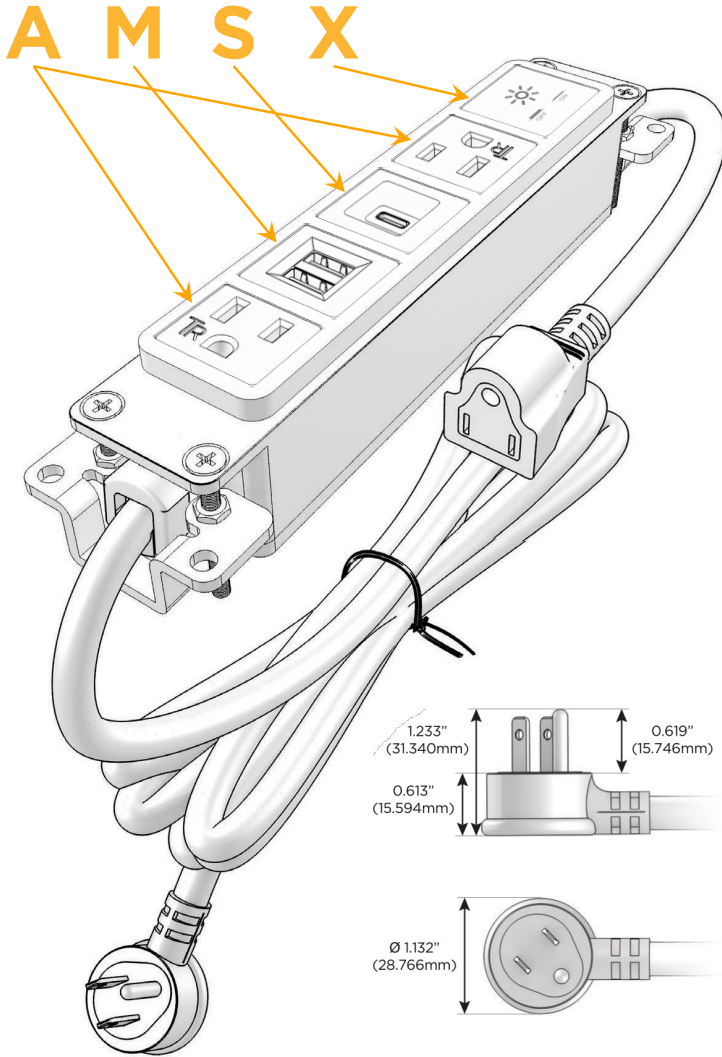

Bezel Finish: **SOLID BRONZE BRUSHED**

Custom Finishes Available M-POWER-5T-AMSAX-BZ4B

Features:

Module/Port Options:

- A** Tamper Resistant AC Receptacle
- E** USB-A & USB-C (20W)
- M** Double USB-A (Fast Charging Ports - 18W)
- H** HDMI
- 6** CAT 6
- 12** RJ 12
- X** Switched AC
- Y** 3-Way Switch (Low Voltage)
- V** USB-C (45W High Speed Charging Port)
- S** USB-C (25W High Speed Charging Port)
- R** Switched AC (Rocker Switch)
- D** Dimmer Switch

Plug:

Supplied with Low Profile Flat 45° Angle 120 VAC Plug

Optional Standard Straight 120 VAC Plug

Optional Straight 120 VAC Pass-through Plug

- CLEAN, COMPACT DESIGN
- STREAMLINED
- LOW PROFILE
- SIDE-EXITING CORDS
- PLUG & PLAY
- 6' AC CORD & PLUG (FLAT PLUG STANDARD)
- CUSTOMIZABLE CONFIGURATIONS AND FINISHES
- UL LISTED FOR MOUNTING IN FURNITURE
- 15A

M-POWER-5T

AC POWER & DATA CONNECTIVITY SOLUTION

M-POWER-5T-AMSAX-BZ4B

Specs:

Modules/Ports:

- A** Tamper Resistant AC Receptacle
- M** Double USB-A (Fast Charging Ports - 18W)
- S** USB-C (25W High Speed Charging Port)
- X** Switched AC