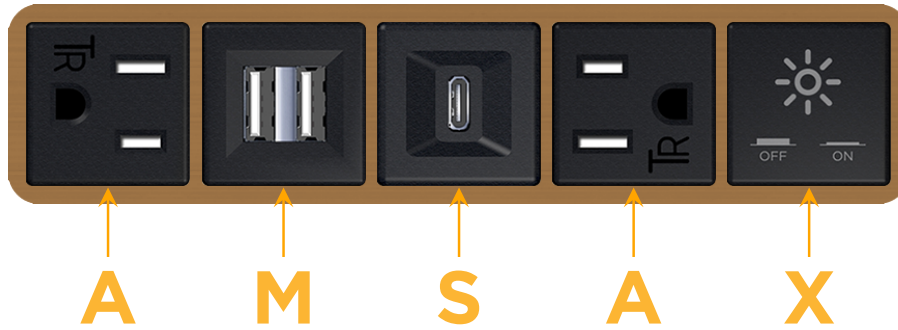

Bezel Finish: **SOLID BRONZE BRUSHED**

Custom Finishes Available M-POWER-5T-AMSAX-BZ4B

Features:

Module/Port Options:

- A** Tamper Resistant AC Receptacle
- E** USB-A & USB-C (20W)
- M** Double USB-A (Fast Charging Ports - 18W)
- H** HDMI
- 6** CAT 6
- 12** RJ 12
- X** Switched AC
- Y** 3-Way Switch (Low Voltage)
- V** USB-C (45W High Speed Charging Port)
- S** USB-C (25W High Speed Charging Port)
- R** Switched AC (Rocker Switch)
- D** Dimmer Switch

Plug:

Supplied with Low Profile Flat 45° Angle 120 VAC Plug

Optional Standard Straight 120 VAC Plug

Optional Straight 120 VAC Pass-through Plug

- CLEAN, COMPACT DESIGN
- STREAMLINED
- LOW PROFILE
- SIDE-EXITING CORDS
- PLUG & PLAY
- 6' AC CORD & PLUG (FLAT PLUG STANDARD)
- CUSTOMIZABLE CONFIGURATIONS AND FINISHES
- UL LISTED FOR MOUNTING IN FURNITURE
- 15A

M-POWER-5T

AC POWER & DATA CONNECTIVITY SOLUTION

M-POWER-5T-AMSAX-BZ4B

Specs:

Modules/Ports:

- A** Tamper Resistant AC Receptacle
- M** Double USB-A (Fast Charging Ports - 18W)
- S** USB-C (25W High Speed Charging Port)
- X** Switched AC