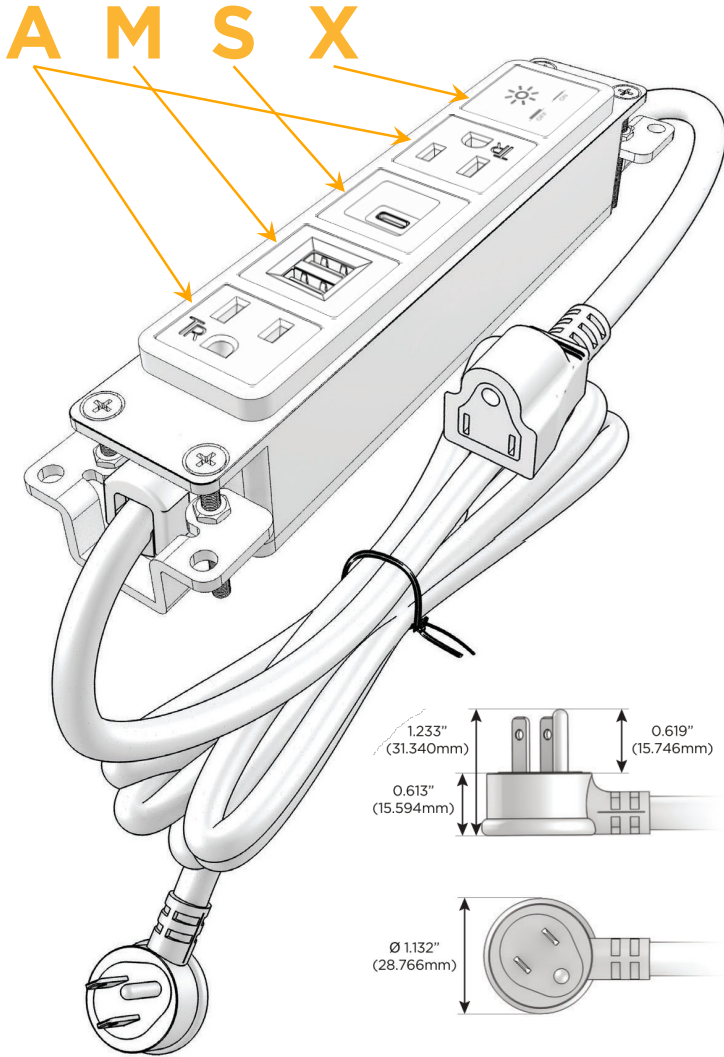

### Module/Port Options:

- A** Tamper Resistant AC Receptacle
- E** USB-A & USB-C (20W)
- M** Double USB-A (Fast Charging Ports - 18W)
- H** HDMI
- 6** CAT 6
- 12** RJ 12
- X** Switched AC
- Y** 3-Way Switch (Low Voltage)
- V** USB-C (45W High Speed Charging Port)
- S** USB-C (25W High Speed Charging Port)
- R** Switched AC (Rocker Switch)
- D** Dimmer Switch

### Plug:

Supplied with Low Profile Flat 45° Angle 120 VAC Plug

Optional Standard Straight 120 VAC Plug

Optional Straight 120 VAC Pass-through Plug

- CLEAN, COMPACT DESIGN
- STREAMLINED
- LOW PROFILE
- SIDE-EXITING CORDS
- PLUG & PLAY
- 6' AC CORD & PLUG (FLAT PLUG STANDARD)
- CUSTOMIZABLE CONFIGURATIONS AND FINISHES
- UL LISTED FOR MOUNTING IN FURNITURE
- 15A

# M-POWER-5T

AC POWER & DATA CONNECTIVITY SOLUTION

M-POWER-5T-AMSAX-BRB

Specs:

**Modules/Ports:**

- A** Tamper Resistant AC Receptacle
- M** Double USB-A (Fast Charging Ports - 18W)
- S** USB-C (25W High Speed Charging Port)
- X** Switched AC