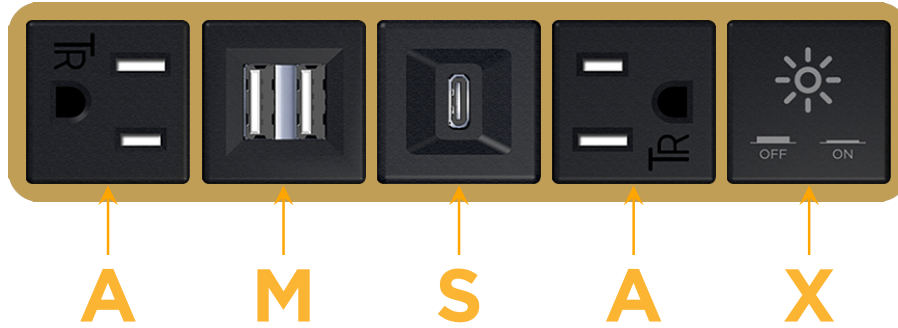

M-POWER-5T

AC POWER & DATA CONNECTIVITY SOLUTION

M-POWER-5T-AMSAX-BRB

Distributed by

Mormax Company, Inc.

8 Westchester Plaza

Elmsford, NY 10523

914-699-0101

sales@mormax.com

mormax.com

Metro Light & Power's line of power & data solutions offers sophisticated design elements combined with greater ease of installation. Streamlined and low-profile, enhanced by side-exiting cords, our outlets advance the industry with their cutting edge look and feel. We believe flexibility is key, and we provide a variety of mounting options, including the ability to mount in limited spaces. Our outlets are available in many finishes and configurations, in addition to a custom color and finish capability for our clients.

Bezel Finish: **SOLID BRASS**

Custom Finishes Available M-POWER-5T-AMSAX-BRB

Features:

Module/Port Options:

- **A** Tamper Resistant AC Receptacle
- **E** USB-A & USB-C (20W)
- **M** Double USB-A (Fast Charging Ports - 18W)
- **H** HDMI
- **6** CAT 6
- **12** RJ 12
- **X** Switched AC
- **Y** 3-Way Switch (Low Voltage)
- **V** USB-C (45W High Speed Charging Port)
- **S** USB-C (25W High Speed Charging Port)
- **R** Switched AC (Rocker Switch)
- **D** Dimmer Switch

Plug:

Supplied with Low Profile Flat 45° Angle 120 VAC Plug

Optional Standard Straight 120 VAC Plug

Optional Straight 120 VAC Pass-through Plug

- CLEAN, COMPACT DESIGN
- STREAMLINED
- LOW PROFILE
- SIDE-EXITING CORDS
- PLUG & PLAY
- 6' AC CORD & PLUG (FLAT PLUG STANDARD)
- CUSTOMIZABLE CONFIGURATIONS AND FINISHES
- UL LISTED FOR MOUNTING IN FURNITURE
- 15A