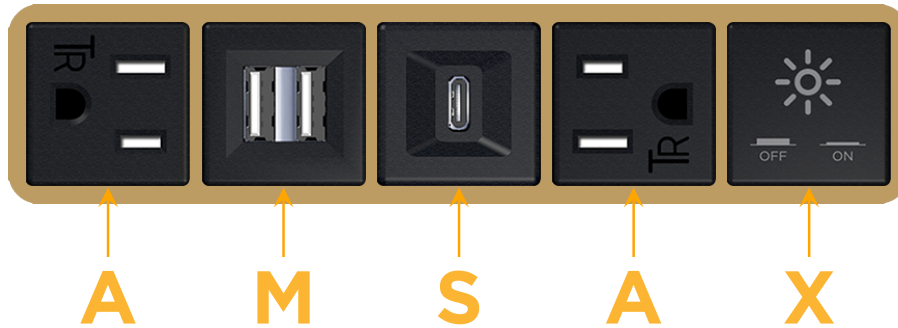

M-POWER-5T

AC POWER & DATA CONNECTIVITY SOLUTION

M-POWER-5T-AMSAX-BRAB

Distributed by

Mormax Company, Inc.

8 Westchester Plaza

Elmsford, NY 10523

914-699-0101

sales@mormax.com

mormax.com

Metro Light & Power's line of power & data solutions offers sophisticated design elements combined with greater ease of installation. Streamlined and low-profile, enhanced by side-exiting cords, our outlets advance the industry with their cutting edge look and feel. We believe flexibility is key, and we provide a variety of mounting options, including the ability to mount in limited spaces. Our outlets are available in many finishes and configurations, in addition to a custom color and finish capability for our clients.

Bezel Finish: **BRASS (ABS)**

Custom Finishes Available M-POWER-5T-AMSAX-BRAB

Features:

Module/Port Options:

- **A** Tamper Resistant AC Receptacle
- **E** USB-A & USB-C (20W)
- **M** Double USB-A (Fast Charging Ports - 18W)
- **H** HDMI
- **6** CAT 6
- **12** RJ 12
- **X** Switched AC
- **Y** 3-Way Switch (Low Voltage)
- **V** USB-C (45W High Speed Charging Port)
- **S** USB-C (25W High Speed Charging Port)
- **R** Switched AC (Rocker Switch)
- **D** Dimmer Switch

Plug:

Supplied with Low Profile Flat 45° Angle 120 VAC Plug

Optional Standard Straight 120 VAC Plug

Optional Straight 120 VAC Pass-through Plug

- CLEAN, COMPACT DESIGN
- STREAMLINED
- LOW PROFILE
- SIDE-EXITING CORDS
- PLUG & PLAY
- 6' AC CORD & PLUG (FLAT PLUG STANDARD)
- CUSTOMIZABLE CONFIGURATIONS AND FINISHES
- UL LISTED FOR MOUNTING IN FURNITURE
- 15A