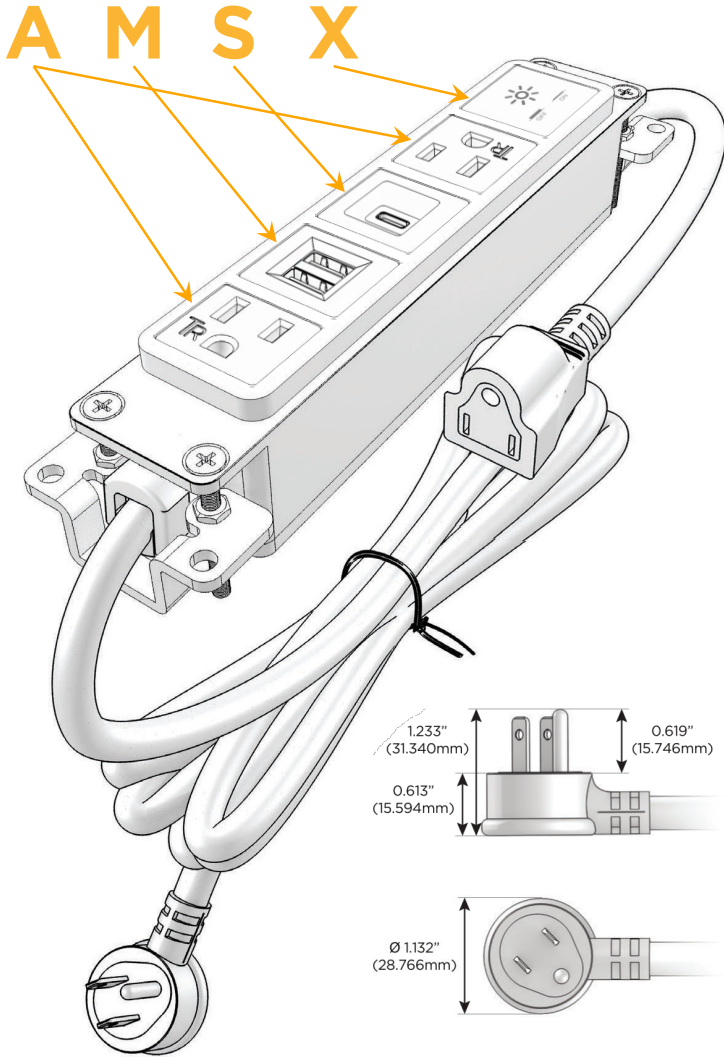

### Module/Port Options:

- A** Tamper Resistant AC Receptacle
- E** USB-A & USB-C (20W)
- M** Double USB-A (Fast Charging Ports - 18W)
- H** HDMI
- 6** CAT 6
- 12** RJ 12
- X** Switched AC
- Y** 3-Way Switch (Low Voltage)
- V** USB-C (45W High Speed Charging Port)
- S** USB-C (25W High Speed Charging Port)
- R** Switched AC (Rocker Switch)
- D** Dimmer Switch

### Plug:

Supplied with Low Profile Flat 45° Angle 120 VAC Plug

Optional Standard Straight 120 VAC Plug

Optional Straight 120 VAC Pass-through Plug

- CLEAN, COMPACT DESIGN
- STREAMLINED
- LOW PROFILE
- SIDE-EXITING CORDS
- PLUG & PLAY
- 6' AC CORD & PLUG (FLAT PLUG STANDARD)
- CUSTOMIZABLE CONFIGURATIONS AND FINISHES
- UL LISTED FOR MOUNTING IN FURNITURE
- 15A

# M-POWER-5T

AC POWER & DATA CONNECTIVITY SOLUTION

M-POWER-5T-AMSAX-BRAB

Specs:

**Modules/Ports:**

- A** Tamper Resistant AC Receptacle
- M** Double USB-A (Fast Charging Ports - 18W)
- S** USB-C (25W High Speed Charging Port)
- X** Switched AC