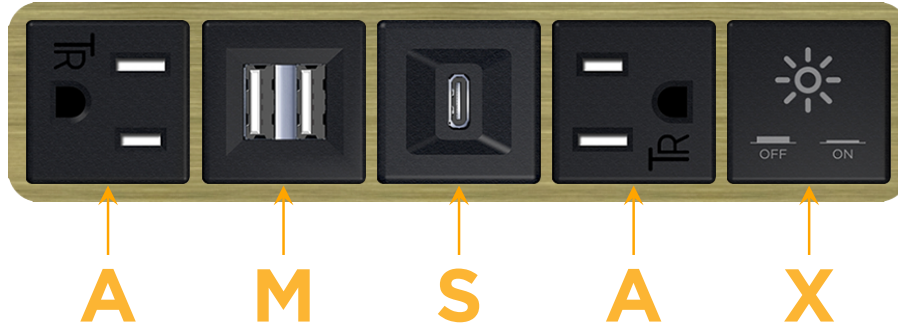

Bezel Finish: **BRASS ANTIQUED (ABS)**

Custom Finishes Available M-POWER-5T-AMSAX-BRAAB

Features:

Module/Port Options:

- A** Tamper Resistant AC Receptacle
- E** USB-A & USB-C (20W)
- M** Double USB-A (Fast Charging Ports - 18W)
- H** HDMI
- 6** CAT 6
- 12** RJ 12
- X** Switched AC
- Y** 3-Way Switch (Low Voltage)
- V** USB-C (45W High Speed Charging Port)
- S** USB-C (25W High Speed Charging Port)
- R** Switched AC (Rocker Switch)
- D** Dimmer Switch

Plug:

Supplied with Low Profile Flat 45° Angle 120 VAC Plug

Optional Standard Straight 120 VAC Plug

Optional Straight 120 VAC Pass-through Plug

- CLEAN, COMPACT DESIGN
- STREAMLINED
- LOW PROFILE
- SIDE-EXITING CORDS
- PLUG & PLAY
- 6' AC CORD & PLUG (FLAT PLUG STANDARD)
- CUSTOMIZABLE CONFIGURATIONS AND FINISHES
- UL LISTED FOR MOUNTING IN FURNITURE
- 15A

M-POWER-5T

AC POWER & DATA CONNECTIVITY SOLUTION

M-POWER-5T-AMSAX-BRAAB

Specs:

Modules/Ports:

- A** Tamper Resistant AC Receptacle
- M** Double USB-A (Fast Charging Ports - 18W)
- S** USB-C (25W High Speed Charging Port)
- X** Switched AC