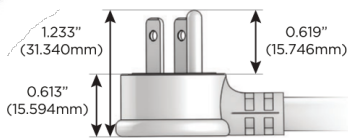

M-POWER-5T

AC POWER & DATA CONNECTIVITY SOLUTION

M-POWER-5T-AMSAX-BRAAB

Specs:

Modules/Ports:

- **A** Tamper Resistant AC Receptacle
- **M** Double USB-A (Fast Charging Ports - 18W)
- **S** USB-C (25W High Speed Charging Port)
- **X** Switched AC

A M S X