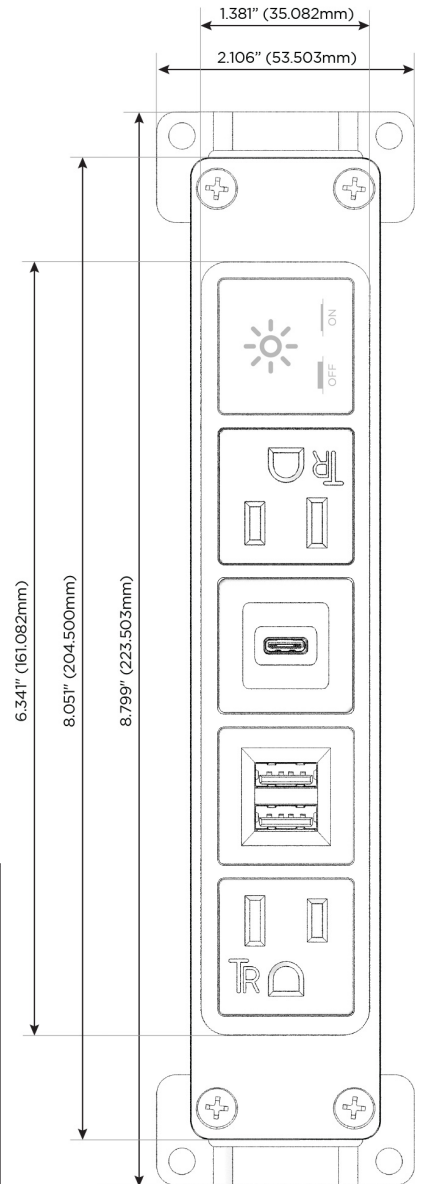

Bezel Finish: **BRASS ANTIQUED (ABS)**

Custom Finishes Available M-POWER-5T-AMSAX-BRAAB

Features:

Module/Port Options:

- A** Tamper Resistant AC Receptacle
- E** USB-A & USB-C (20W)
- M** Double USB-A (Fast Charging Ports - 18W)
- H** HDMI
- 6** CAT 6
- 12** RJ 12
- X** Switched AC
- Y** 3-Way Switch (Low Voltage)
- V** USB-C (45W High Speed Charging Port)
- S** USB-C (25W High Speed Charging Port)
- R** Switched AC (Rocker Switch)
- D** Dimmer Switch

Plug:

Supplied with Low Profile Flat 45° Angle 120 VAC Plug

Optional Standard Straight 120 VAC Plug

Optional Straight 120 VAC Pass-through Plug

- CLEAN, COMPACT DESIGN
- STREAMLINED
- LOW PROFILE
- SIDE-EXITING CORDS
- PLUG & PLAY
- 6' AC CORD & PLUG (FLAT PLUG STANDARD)
- CUSTOMIZABLE CONFIGURATIONS AND FINISHES
- UL LISTED FOR MOUNTING IN FURNITURE
- 15A

M-POWER-5T

AC POWER & DATA CONNECTIVITY SOLUTION

M-POWER-5T-AMSAX-BRAAB

Specs:

Modules/Ports:

- A** Tamper Resistant AC Receptacle
- M** Double USB-A (Fast Charging Ports - 18W)
- S** USB-C (25W High Speed Charging Port)
- X** Switched AC

TOP

SIDE