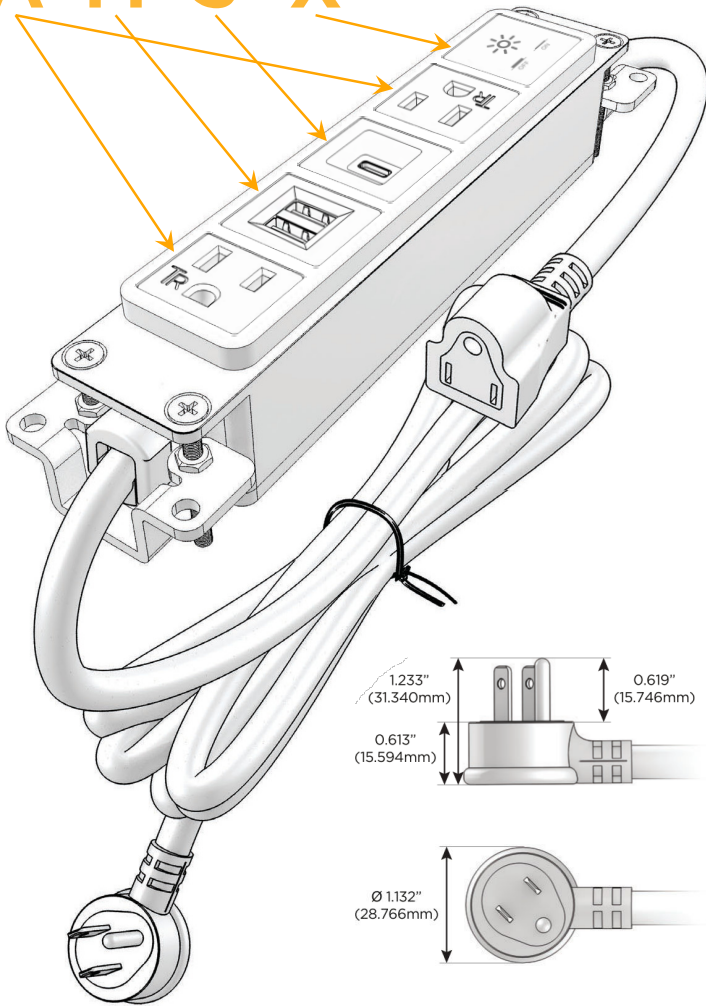

M-POWER-5T

AC POWER & DATA CONNECTIVITY SOLUTION

M-POWER-5T-AMSAX-BRAAB

Specs:

Modules/Ports:

- **A** Tamper Resistant AC Receptacle
- **M** Double USB-A (Fast Charging Ports - 18W)
- **S** USB-C (25W High Speed Charging Port)
- **X** Switched AC

A M S X