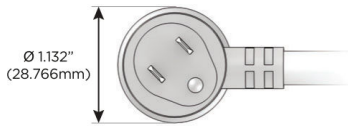

M-POWER-5T

AC POWER & DATA CONNECTIVITY SOLUTION

M-POWER-5T-AMSAX-BRAAB

Specs:

Modules/Ports:

- **A** Tamper Resistant AC Receptacle
- **M** Double USB-A (Fast Charging Ports - 18W)
- **S** USB-C (25W High Speed Charging Port)
- **X** Switched AC

A M S X