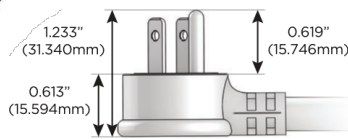

# M-POWER-5T

AC POWER & DATA CONNECTIVITY SOLUTION

M-POWER-5T-AMSAX-APAB

Specs:

**Modules/Ports:**

- A** Tamper Resistant AC Receptacle
- M** Double USB-A (Fast Charging Ports - 18W)
- S** USB-C (25W High Speed Charging Port)
- X** Switched AC