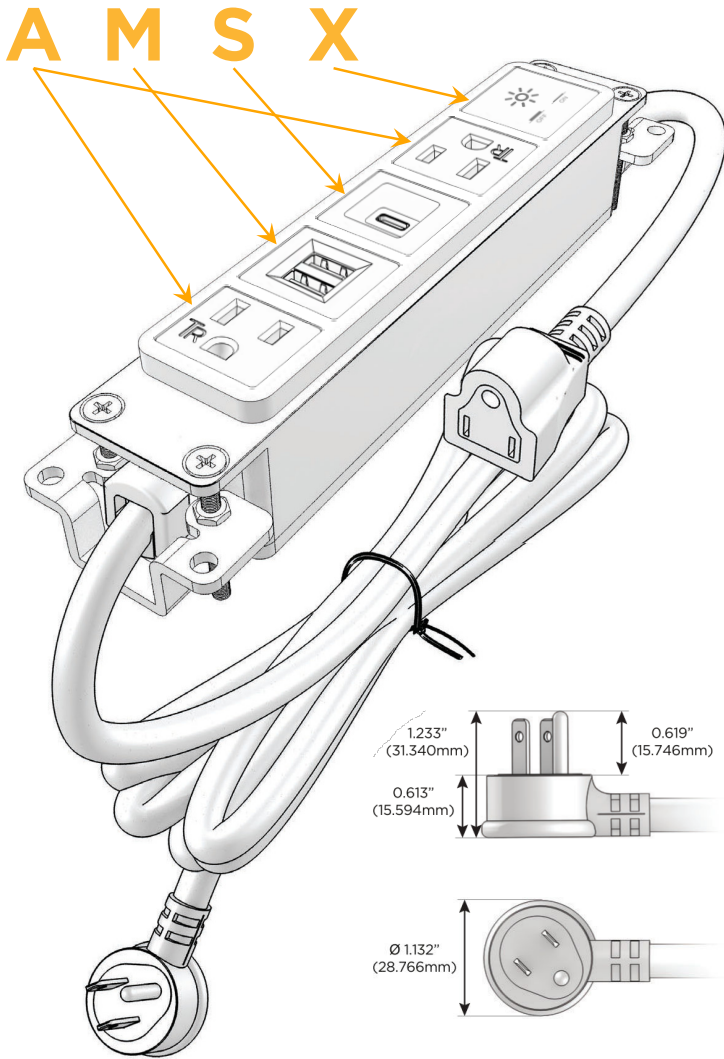

Bezel Finish: **SPECIAL ANTIQUE BRONZE (ABS)**

Custom Finishes Available M-POWER-5T-AMSAX-APAB

Features:

**Module/Port Options:**

- A** Tamper Resistant AC Receptacle
- E** USB-A & USB-C (20W)
- M** Double USB-A (Fast Charging Ports - 18W)
- H** HDMI
- 6** CAT 6
- 12** RJ 12
- X** Switched AC
- Y** 3-Way Switch (Low Voltage)
- V** USB-C (45W High Speed Charging Port)
- S** USB-C (25W High Speed Charging Port)
- R** Switched AC (Rocker Switch)
- D** Dimmer Switch

**Plug:**

Supplied with Low Profile Flat 45° Angle 120 VAC Plug

Optional Standard Straight 120 VAC Plug

Optional Straight 120 VAC Pass-through Plug

- CLEAN, COMPACT DESIGN
- STREAMLINED
- LOW PROFILE
- SIDE-EXITING CORDS
- PLUG & PLAY
- 6' AC CORD & PLUG (FLAT PLUG STANDARD)
- CUSTOMIZABLE CONFIGURATIONS AND FINISHES
- UL LISTED FOR MOUNTING IN FURNITURE
- 15A

# M-POWER-5T

AC POWER & DATA CONNECTIVITY SOLUTION

M-POWER-5T-AMSAX-APAB

Specs:

**Modules/Ports:**

- A** Tamper Resistant AC Receptacle
- M** Double USB-A (Fast Charging Ports - 18W)
- S** USB-C (25W High Speed Charging Port)
- X** Switched AC