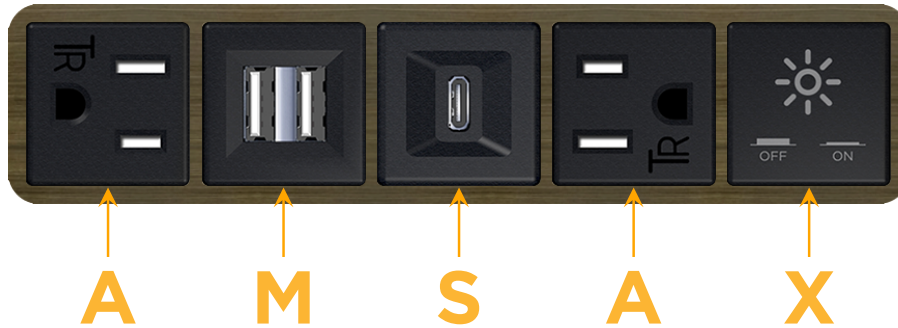

Bezel Finish: **SPECIAL ANTIQUE BRONZE (ABS)**

Custom Finishes Available M-POWER-5T-AMSAX-APAB

Features:

**Module/Port Options:**

- A** Tamper Resistant AC Receptacle
- E** USB-A & USB-C (20W)
- M** Double USB-A (Fast Charging Ports - 18W)
- H** HDMI
- 6** CAT 6
- 12** RJ 12
- X** Switched AC
- Y** 3-Way Switch (Low Voltage)
- V** USB-C (45W High Speed Charging Port)
- S** USB-C (25W High Speed Charging Port)
- R** Switched AC (Rocker Switch)
- D** Dimmer Switch

**Plug:**

Supplied with Low Profile Flat 45° Angle 120 VAC Plug

Optional Standard Straight 120 VAC Plug

Optional Straight 120 VAC Pass-through Plug

- CLEAN, COMPACT DESIGN
- STREAMLINED
- LOW PROFILE
- SIDE-EXITING CORDS
- PLUG & PLAY
- 6' AC CORD & PLUG (FLAT PLUG STANDARD)
- CUSTOMIZABLE CONFIGURATIONS AND FINISHES
- UL LISTED FOR MOUNTING IN FURNITURE
- 15A

# M-POWER-5T

AC POWER & DATA CONNECTIVITY SOLUTION

M-POWER-5T-AMSAX-APAB

Specs:

**Modules/Ports:**

- A** Tamper Resistant AC Receptacle
- M** Double USB-A (Fast Charging Ports - 18W)
- S** USB-C (25W High Speed Charging Port)
- X** Switched AC