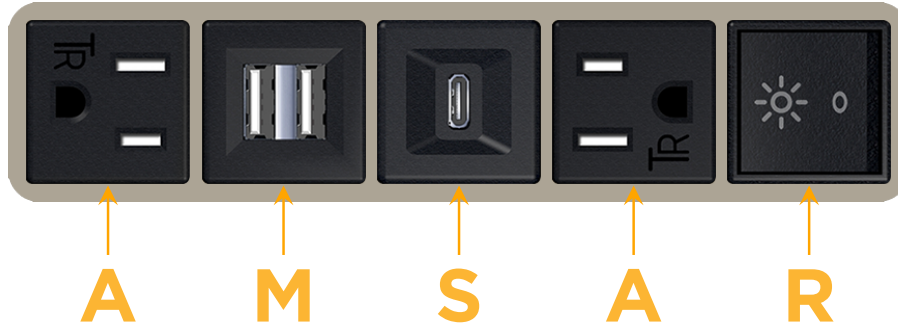

M-POWER-5T

AC POWER & DATA CONNECTIVITY SOLUTION

M-POWER-5T-AMSTAR-SAB

Distributed by

Mormax Company, Inc.

8 Westchester Plaza

Elmsford, NY 10523

914-699-0101

sales@mormax.com

mormax.com

Metro Light & Power's line of power & data solutions offers sophisticated design elements combined with greater ease of installation. Streamlined and low-profile, enhanced by side-exiting cords, our outlets advance the industry with their cutting edge look and feel. We believe flexibility is key, and we provide a variety of mounting options, including the ability to mount in limited spaces. Our outlets are available in many finishes and configurations, in addition to a custom color and finish capability for our clients.

Bezel Finish: **SATIN NICKEL (ABS)**

Custom Finishes Available M-POWER-5T-AMSTAR-SAB

Features:

Module/Port Options:

- **A** Tamper Resistant AC Receptacle
- **E** USB-A & USB-C (20W)
- **M** Double USB-A (Fast Charging Ports - 18W)
- **H** HDMI
- **6** CAT 6
- **12** RJ 12
- **X** Switched AC
- **Y** 3-Way Switch (Low Voltage)
- **V** USB-C (45W High Speed Charging Port)
- **S** USB-C (25W High Speed Charging Port)
- **R** Switched AC (Rocker Switch)
- **D** Dimmer Switch

Plug:

Supplied with Low Profile Flat 45° Angle 120 VAC Plug

Optional Standard Straight 120 VAC Plug

Optional Straight 120 VAC Pass-through Plug

- CLEAN, COMPACT DESIGN
- STREAMLINED
- LOW PROFILE
- SIDE-EXITING CORDS
- PLUG & PLAY
- 6' AC CORD & PLUG (FLAT PLUG STANDARD)
- CUSTOMIZABLE CONFIGURATIONS AND FINISHES
- UL LISTED FOR MOUNTING IN FURNITURE
- 15A