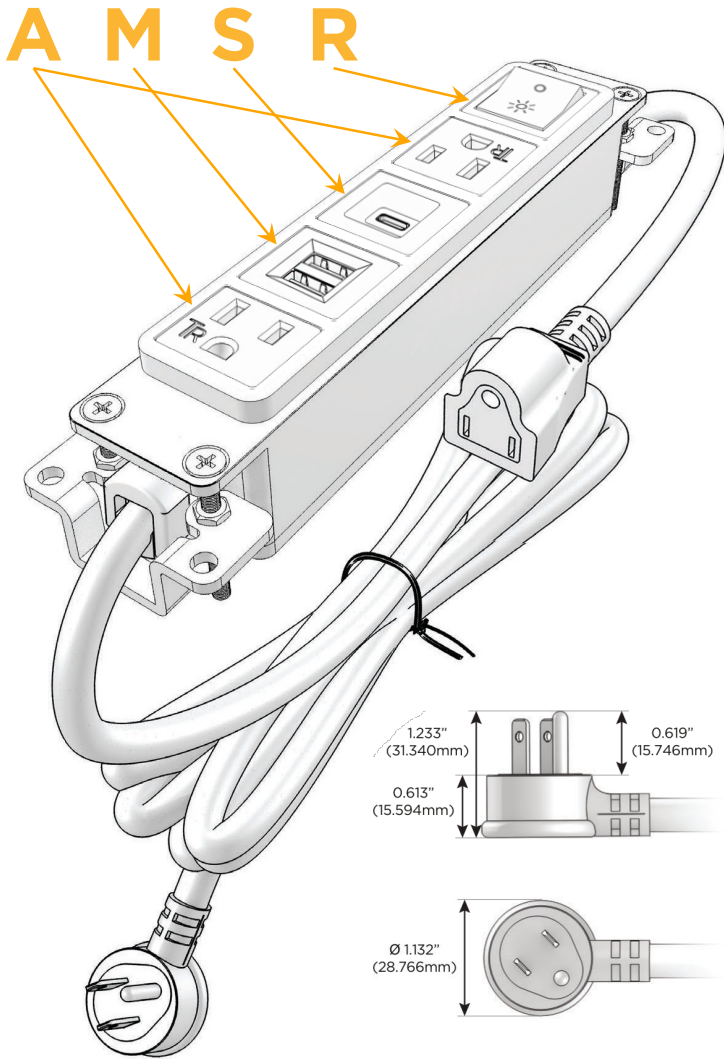

### Module/Port Options:

- A** Tamper Resistant AC Receptacle
- E** USB-A & USB-C (20W)
- M** Double USB-A (Fast Charging Ports - 18W)
- H** HDMI
- 6** CAT 6
- 12** RJ 12
- X** Switched AC
- Y** 3-Way Switch (Low Voltage)
- V** USB-C (45W High Speed Charging Port)
- S** USB-C (25W High Speed Charging Port)
- R** Switched AC (Rocker Switch)
- D** Dimmer Switch

### Plug:

Supplied with Low Profile Flat 45° Angle 120 VAC Plug

Optional Standard Straight 120 VAC Plug

Optional Straight 120 VAC Pass-through Plug

- CLEAN, COMPACT DESIGN
- STREAMLINED
- LOW PROFILE
- SIDE-EXITING CORDS
- PLUG & PLAY
- 6' AC CORD & PLUG (FLAT PLUG STANDARD)
- CUSTOMIZABLE CONFIGURATIONS AND FINISHES
- UL LISTED FOR MOUNTING IN FURNITURE
- 15A

# M-POWER-5T

AC POWER & DATA CONNECTIVITY SOLUTION

M-POWER-5T-AMSAAR-SAB

Specs:

**Modules/Ports:**

- A** Tamper Resistant AC Receptacle
- M** Double USB-A (Fast Charging Ports - 18W)
- S** USB-C (25W High Speed Charging Port)
- R** Switched AC (Rocker Switch)