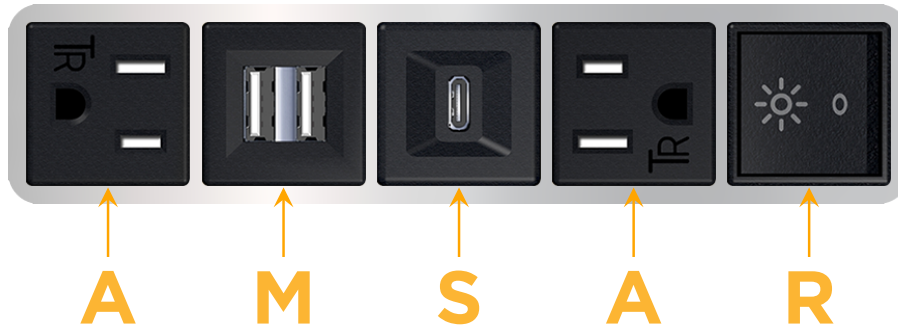

Bezel Finish: **CHROME (ABS)**
Custom Finishes Available M-POWER-5T-AMSTAR-CRAB

Features:

Module/Port Options:

- A** Tamper Resistant AC Receptacle
- E** USB-A & USB-C (20W)
- M** Double USB-A (Fast Charging Ports - 18W)
- H** HDMI
- 6** CAT 6
- 12** RJ 12
- X** Switched AC
- Y** 3-Way Switch (Low Voltage)
- V** USB-C (45W High Speed Charging Port)
- S** USB-C (25W High Speed Charging Port)
- R** Switched AC (Rocker Switch)
- D** Dimmer Switch

Plug:

Supplied with Low Profile Flat 45° Angle 120 VAC Plug

Optional Standard Straight 120 VAC Plug

Optional Straight 120 VAC Pass-through Plug

- CLEAN, COMPACT DESIGN
- STREAMLINED
- LOW PROFILE
- SIDE-EXITING CORDS
- PLUG & PLAY
- 6' AC CORD & PLUG (FLAT PLUG STANDARD)
- CUSTOMIZABLE CONFIGURATIONS AND FINISHES
- UL LISTED FOR MOUNTING IN FURNITURE
- 15A

M-POWER-5T

AC POWER & DATA CONNECTIVITY SOLUTION

M-POWER-5T-AMSA-CRAB

Specs:

Modules/Ports:

- A** Tamper Resistant AC Receptacle
- M** Double USB-A (Fast Charging Ports - 18W)
- S** USB-C (25W High Speed Charging Port)
- R** Switched AC (Rocker Switch)