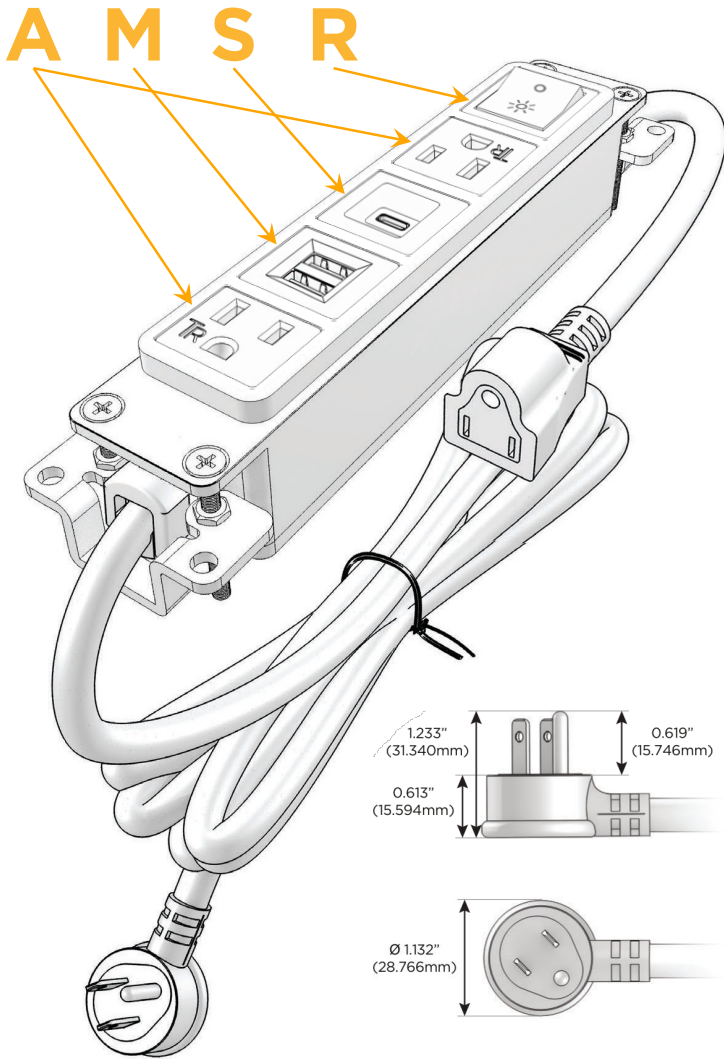

Bezel Finish: **CHROME (ABS)**
Custom Finishes Available M-POWER-5T-AMSTAR-CRAB

Features:

Module/Port Options:

- A** Tamper Resistant AC Receptacle
- E** USB-A & USB-C (20W)
- M** Double USB-A (Fast Charging Ports - 18W)
- H** HDMI
- 6** CAT 6
- 12** RJ 12
- X** Switched AC
- Y** 3-Way Switch (Low Voltage)
- V** USB-C (45W High Speed Charging Port)
- S** USB-C (25W High Speed Charging Port)
- R** Switched AC (Rocker Switch)
- D** Dimmer Switch

Plug:

Supplied with Low Profile Flat 45° Angle 120 VAC Plug

Optional Standard Straight 120 VAC Plug

Optional Straight 120 VAC Pass-through Plug

- CLEAN, COMPACT DESIGN
- STREAMLINED
- LOW PROFILE
- SIDE-EXITING CORDS
- PLUG & PLAY
- 6' AC CORD & PLUG (FLAT PLUG STANDARD)
- CUSTOMIZABLE CONFIGURATIONS AND FINISHES
- UL LISTED FOR MOUNTING IN FURNITURE
- 15A

M-POWER-5T

AC POWER & DATA CONNECTIVITY SOLUTION

M-POWER-5T-AMSA-CRAB

Specs:

Modules/Ports:

- A** Tamper Resistant AC Receptacle
- M** Double USB-A (Fast Charging Ports - 18W)
- S** USB-C (25W High Speed Charging Port)
- R** Switched AC (Rocker Switch)