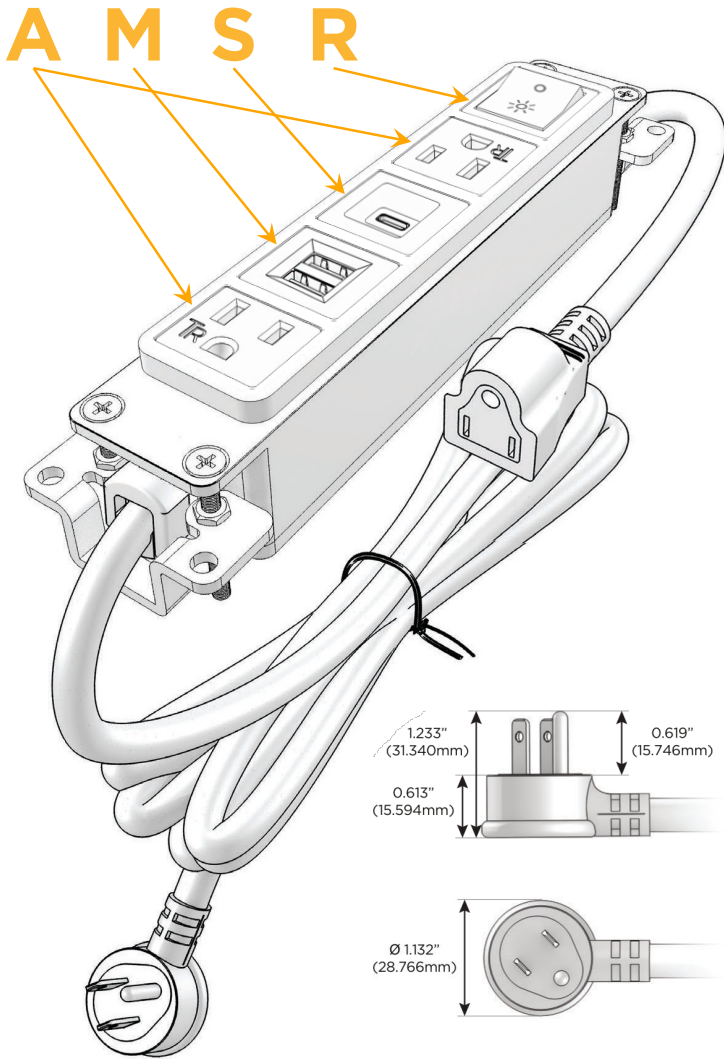

### Module/Port Options:

- A** Tamper Resistant AC Receptacle
- E** USB-A & USB-C (20W)
- M** Double USB-A (Fast Charging Ports - 18W)
- H** HDMI
- 6** CAT 6
- 12** RJ 12
- X** Switched AC
- Y** 3-Way Switch (Low Voltage)
- V** USB-C (45W High Speed Charging Port)
- S** USB-C (25W High Speed Charging Port)
- R** Switched AC (Rocker Switch)
- D** Dimmer Switch

### Plug:

Supplied with Low Profile Flat 45° Angle 120 VAC Plug

Optional Standard Straight 120 VAC Plug

Optional Straight 120 VAC Pass-through Plug

- CLEAN, COMPACT DESIGN
- STREAMLINED
- LOW PROFILE
- SIDE-EXITING CORDS
- PLUG & PLAY
- 6' AC CORD & PLUG (FLAT PLUG STANDARD)
- CUSTOMIZABLE CONFIGURATIONS AND FINISHES
- UL LISTED FOR MOUNTING IN FURNITURE
- 15A

# M-POWER-5T

AC POWER & DATA CONNECTIVITY SOLUTION

M-POWER-5T-AMSA-R-BZAB

Specs:

**Modules/Ports:**

- A** Tamper Resistant AC Receptacle
- M** Double USB-A (Fast Charging Ports - 18W)
- S** USB-C (25W High Speed Charging Port)
- R** Switched AC (Rocker Switch)