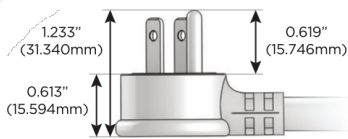

### Plug:

Supplied with Low Profile Flat 45° Angle 120 VAC Plug

Optional Standard Straight 120 VAC Plug

Optional Straight 120 VAC Pass-through Plug

- CLEAN, COMPACT DESIGN
- STREAMLINED
- LOW PROFILE
- SIDE-EXITING CORDS
- PLUG & PLAY
- 6' AC CORD & PLUG (FLAT PLUG STANDARD)
- CUSTOMIZABLE CONFIGURATIONS AND FINISHES
- UL LISTED FOR MOUNTING IN FURNITURE
- 15A

# M-POWER-5T

AC POWER & DATA CONNECTIVITY SOLUTION

M-POWER-5T-AMSA-R-BZAB

Specs:

**Modules/Ports:**

- A** Tamper Resistant AC Receptacle
- M** Double USB-A (Fast Charging Ports - 18W)
- S** USB-C (25W High Speed Charging Port)
- R** Switched AC (Rocker Switch)