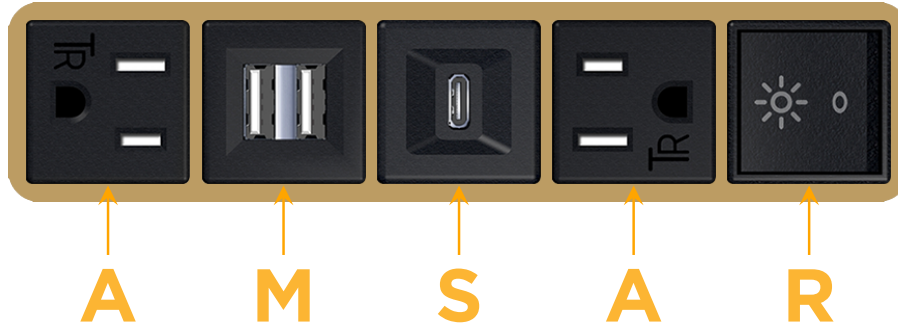

M-POWER-5T

AC POWER & DATA CONNECTIVITY SOLUTION

M-POWER-5T-AMSTAR-BZAB

Distributed by

Mormax Company, Inc.

8 Westchester Plaza

Elmsford, NY 10523

914-699-0101

sales@mormax.com

mormax.com

Metro Light & Power's line of power & data solutions offers sophisticated design elements combined with greater ease of installation. Streamlined and low-profile, enhanced by side-exiting cords, our outlets advance the industry with their cutting edge look and feel. We believe flexibility is key, and we provide a variety of mounting options, including the ability to mount in limited spaces. Our outlets are available in many finishes and configurations, in addition to a custom color and finish capability for our clients.

Bezel Finish: **STANDARD BRONZE (ABS)**

Custom Finishes Available M-POWER-5T-AMSTAR-BZAB

Features:

Module/Port Options:

- **A** Tamper Resistant AC Receptacle
- **E** USB-A & USB-C (20W)
- **M** Double USB-A (Fast Charging Ports - 18W)
- **H** HDMI
- **6** CAT 6
- **12** RJ 12
- **X** Switched AC
- **Y** 3-Way Switch (Low Voltage)
- **V** USB-C (45W High Speed Charging Port)
- **S** USB-C (25W High Speed Charging Port)
- **R** Switched AC (Rocker Switch)
- **D** Dimmer Switch

Plug:

Supplied with Low Profile Flat 45° Angle 120 VAC Plug

Optional Standard Straight 120 VAC Plug

Optional Straight 120 VAC Pass-through Plug

- CLEAN, COMPACT DESIGN
- STREAMLINED
- LOW PROFILE
- SIDE-EXITING CORDS
- PLUG & PLAY
- 6' AC CORD & PLUG (FLAT PLUG STANDARD)
- CUSTOMIZABLE CONFIGURATIONS AND FINISHES
- UL LISTED FOR MOUNTING IN FURNITURE
- 15A