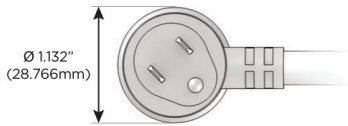

### Plug:

Supplied with Low Profile Flat 45° Angle 120 VAC Plug

Optional Standard Straight 120 VAC Plug

Optional Straight 120 VAC Pass-through Plug

- CLEAN, COMPACT DESIGN
- STREAMLINED
- LOW PROFILE
- SIDE-EXITING CORDS
- PLUG & PLAY
- 6' AC CORD & PLUG (FLAT PLUG STANDARD)
- CUSTOMIZABLE CONFIGURATIONS AND FINISHES
- UL LISTED FOR MOUNTING IN FURNITURE
- 15A

# M-POWER-5T

AC POWER & DATA CONNECTIVITY SOLUTION

M-POWER-5T-AMSA-R-BZAB

Specs:

**Modules/Ports:**

- A** Tamper Resistant AC Receptacle
- M** Double USB-A (Fast Charging Ports - 18W)
- S** USB-C (25W High Speed Charging Port)
- R** Switched AC (Rocker Switch)