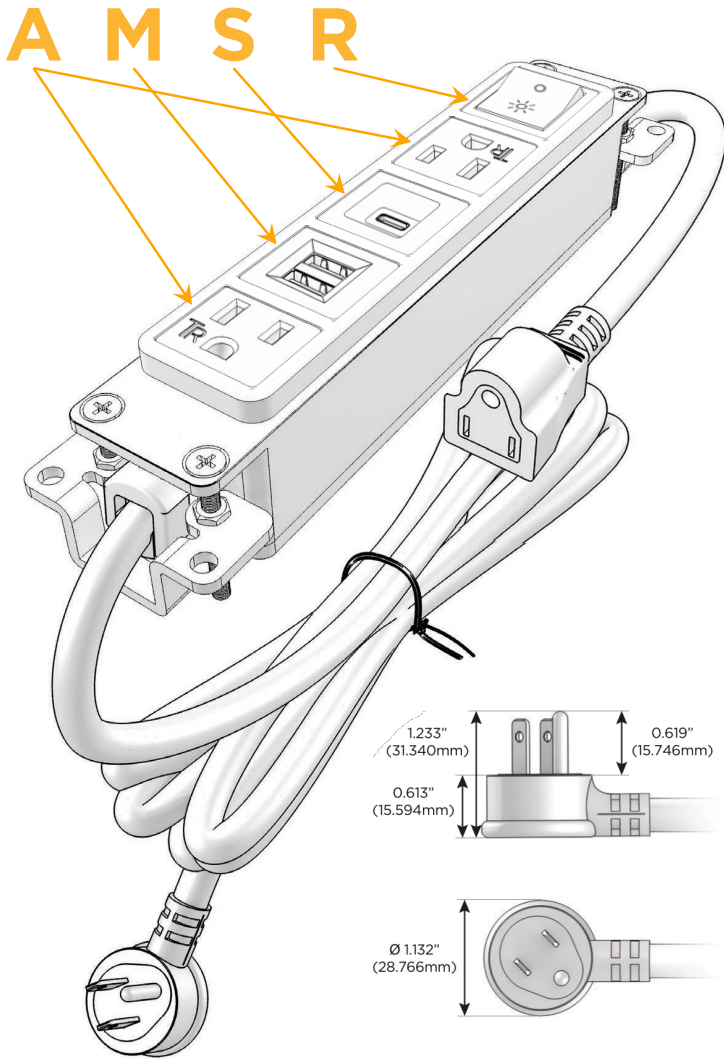

Bezel Finish: **BRASS ANTIQUED (ABS)**

Custom Finishes Available M-POWER-5T-AMSAAR-BRAAB

Features:

Module/Port Options:

- A** Tamper Resistant AC Receptacle
- E** USB-A & USB-C (20W)
- M** Double USB-A (Fast Charging Ports - 18W)
- H** HDMI
- 6** CAT 6
- 12** RJ 12
- X** Switched AC
- Y** 3-Way Switch (Low Voltage)
- V** USB-C (45W High Speed Charging Port)
- S** USB-C (25W High Speed Charging Port)
- R** Switched AC (Rocker Switch)
- D** Dimmer Switch

Plug:

Supplied with Low Profile Flat 45° Angle 120 VAC Plug

Optional Standard Straight 120 VAC Plug

Optional Straight 120 VAC Pass-through Plug

- CLEAN, COMPACT DESIGN
- STREAMLINED
- LOW PROFILE
- SIDE-EXITING CORDS
- PLUG & PLAY
- 6' AC CORD & PLUG (FLAT PLUG STANDARD)
- CUSTOMIZABLE CONFIGURATIONS AND FINISHES
- UL LISTED FOR MOUNTING IN FURNITURE
- 15A

M-POWER-5T

AC POWER & DATA CONNECTIVITY SOLUTION

M-POWER-5T-AMSAAR-BRAAB

Specs:

Modules/Ports:

- A** Tamper Resistant AC Receptacle
- M** Double USB-A (Fast Charging Ports - 18W)
- S** USB-C (25W High Speed Charging Port)
- R** Switched AC (Rocker Switch)