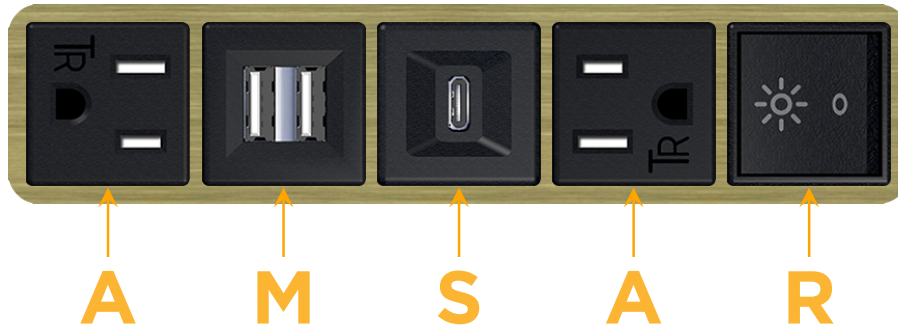

Bezel Finish: **BRASS ANTIQUED (ABS)**

Custom Finishes Available M-POWER-5T-AMSAAR-BRAAB

Features:

Module/Port Options:

- A** Tamper Resistant AC Receptacle
- E** USB-A & USB-C (20W)
- M** Double USB-A (Fast Charging Ports - 18W)
- H** HDMI
- 6** CAT 6
- 12** RJ 12
- X** Switched AC
- Y** 3-Way Switch (Low Voltage)
- V** USB-C (45W High Speed Charging Port)
- S** USB-C (25W High Speed Charging Port)
- R** Switched AC (Rocker Switch)
- D** Dimmer Switch

Plug:

Supplied with Low Profile Flat 45° Angle 120 VAC Plug

Optional Standard Straight 120 VAC Plug

Optional Straight 120 VAC Pass-through Plug

- CLEAN, COMPACT DESIGN
- STREAMLINED
- LOW PROFILE
- SIDE-EXITING CORDS
- PLUG & PLAY
- 6' AC CORD & PLUG (FLAT PLUG STANDARD)
- CUSTOMIZABLE CONFIGURATIONS AND FINISHES
- UL LISTED FOR MOUNTING IN FURNITURE
- 15A

M-POWER-5T

AC POWER & DATA CONNECTIVITY SOLUTION

M-POWER-5T-AMSAAR-BRAAB

Specs:

Modules/Ports:

- A** Tamper Resistant AC Receptacle
- M** Double USB-A (Fast Charging Ports - 18W)
- S** USB-C (25W High Speed Charging Port)
- R** Switched AC (Rocker Switch)