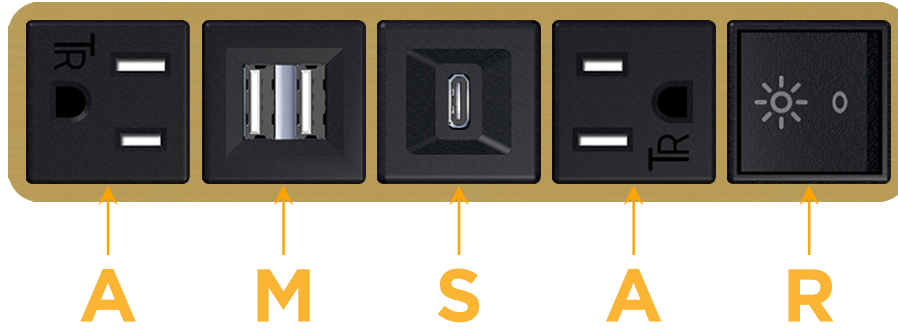

M-POWER-5T

AC POWER & DATA CONNECTIVITY SOLUTION

M-POWER-5T-AMSAR-BR4B

Distributed by

Mormax Company, Inc.

8 Westchester Plaza

Elmsford, NY 10523

914-699-0101

sales@mormax.com

mormax.com

Metro Light & Power's line of power & data solutions offers sophisticated design elements combined with greater ease of installation. Streamlined and low-profile, enhanced by side-exiting cords, our outlets advance the industry with their cutting edge look and feel. We believe flexibility is key, and we provide a variety of mounting options, including the ability to mount in limited spaces. Our outlets are available in many finishes and configurations, in addition to a custom color and finish capability for our clients.

Bezel Finish: **SOLID BRASS BRUSHED**

Custom Finishes Available M-POWER-5T-AMSAR-BR4B

Features:

Module/Port Options:

- **A** Tamper Resistant AC Receptacle
- **E** USB-A & USB-C (20W)
- **M** Double USB-A (Fast Charging Ports - 18W)
- **H** HDMI
- **6** CAT 6
- **12** RJ 12
- **X** Switched AC
- **Y** 3-Way Switch (Low Voltage)
- **V** USB-C (45W High Speed Charging Port)
- **S** USB-C (25W High Speed Charging Port)
- **R** Switched AC (Rocker Switch)
- **D** Dimmer Switch

Plug:

Supplied with Low Profile Flat 45° Angle 120 VAC Plug

Optional Standard Straight 120 VAC Plug

Optional Straight 120 VAC Pass-through Plug

- CLEAN, COMPACT DESIGN
- STREAMLINED
- LOW PROFILE
- SIDE-EXITING CORDS
- PLUG & PLAY
- 6' AC CORD & PLUG (FLAT PLUG STANDARD)
- CUSTOMIZABLE CONFIGURATIONS AND FINISHES
- UL LISTED FOR MOUNTING IN FURNITURE
- 15A