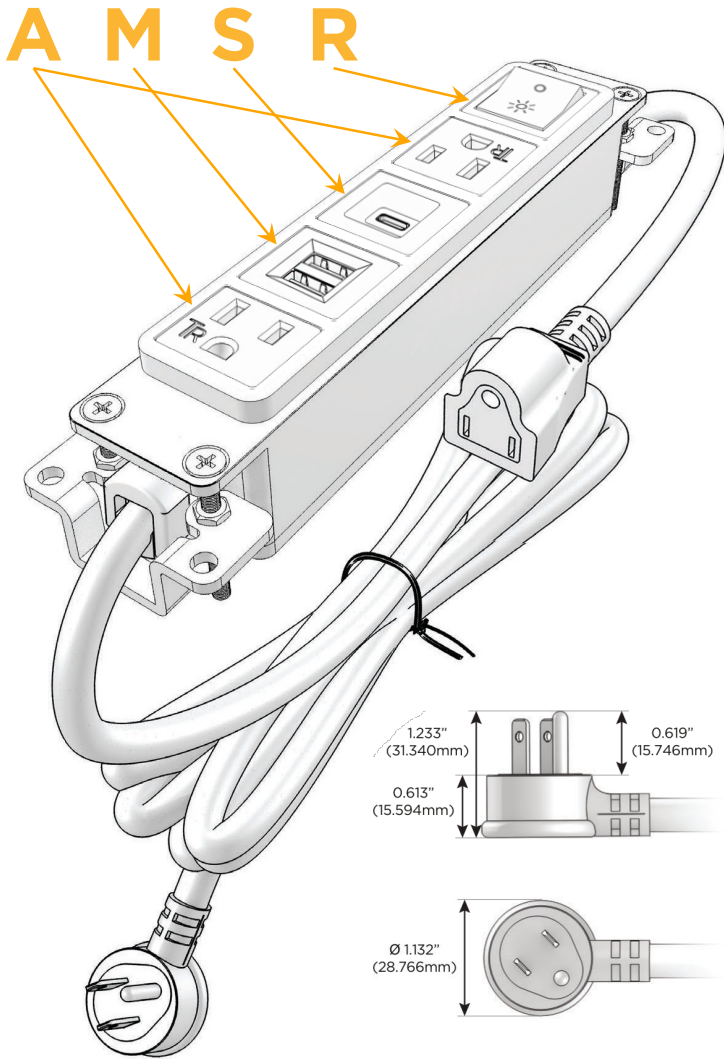

### Module/Port Options:

- A** Tamper Resistant AC Receptacle
- E** USB-A & USB-C (20W)
- M** Double USB-A (Fast Charging Ports - 18W)
- H** HDMI
- 6** CAT 6
- 12** RJ 12
- X** Switched AC
- Y** 3-Way Switch (Low Voltage)
- V** USB-C (45W High Speed Charging Port)
- S** USB-C (25W High Speed Charging Port)
- R** Switched AC (Rocker Switch)
- D** Dimmer Switch

### Plug:

Supplied with Low Profile Flat 45° Angle 120 VAC Plug

Optional Standard Straight 120 VAC Plug

Optional Straight 120 VAC Pass-through Plug

- CLEAN, COMPACT DESIGN
- STREAMLINED
- LOW PROFILE
- SIDE-EXITING CORDS
- PLUG & PLAY
- 6' AC CORD & PLUG (FLAT PLUG STANDARD)
- CUSTOMIZABLE CONFIGURATIONS AND FINISHES
- UL LISTED FOR MOUNTING IN FURNITURE
- 15A

# M-POWER-5T

AC POWER & DATA CONNECTIVITY SOLUTION

M-POWER-5T-AMSAAR-BR4B

Specs:

**Modules/Ports:**

- A** Tamper Resistant AC Receptacle
- M** Double USB-A (Fast Charging Ports - 18W)
- S** USB-C (25W High Speed Charging Port)
- R** Switched AC (Rocker Switch)