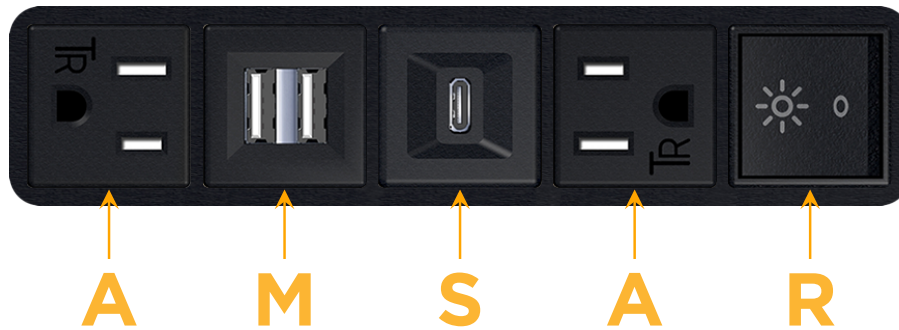

M-POWER-5T

AC POWER & DATA CONNECTIVITY SOLUTION

M-POWER-5T-AMSTAR-BAB

Distributed by

Mormax Company, Inc.

8 Westchester Plaza

Elmsford, NY 10523

914-699-0101

sales@mormax.com

mormax.com

Metro Light & Power's line of power & data solutions offers sophisticated design elements combined with greater ease of installation. Streamlined and low-profile, enhanced by side-exiting cords, our outlets advance the industry with their cutting edge look and feel. We believe flexibility is key, and we provide a variety of mounting options, including the ability to mount in limited spaces. Our outlets are available in many finishes and configurations, in addition to a custom color and finish capability for our clients.

Bezel Finish: **BLACK (ABS)**

Custom Finishes Available M-POWER-5T-AMSTAR-BAB

Features:

Module/Port Options:

- **A** Tamper Resistant AC Receptacle
- **E** USB-A & USB-C (20W)
- **M** Double USB-A (Fast Charging Ports - 18W)
- **H** HDMI
- **6** CAT 6
- **12** RJ 12
- **X** Switched AC
- **Y** 3-Way Switch (Low Voltage)
- **V** USB-C (45W High Speed Charging Port)
- **S** USB-C (25W High Speed Charging Port)
- **R** Switched AC (Rocker Switch)
- **D** Dimmer Switch

Plug:

Supplied with Low Profile Flat 45° Angle 120 VAC Plug

Optional Standard Straight 120 VAC Plug

Optional Straight 120 VAC Pass-through Plug

- CLEAN, COMPACT DESIGN
- STREAMLINED
- LOW PROFILE
- SIDE-EXITING CORDS
- PLUG & PLAY
- 6' AC CORD & PLUG (FLAT PLUG STANDARD)
- CUSTOMIZABLE CONFIGURATIONS AND FINISHES
- UL LISTED FOR MOUNTING IN FURNITURE
- 15A