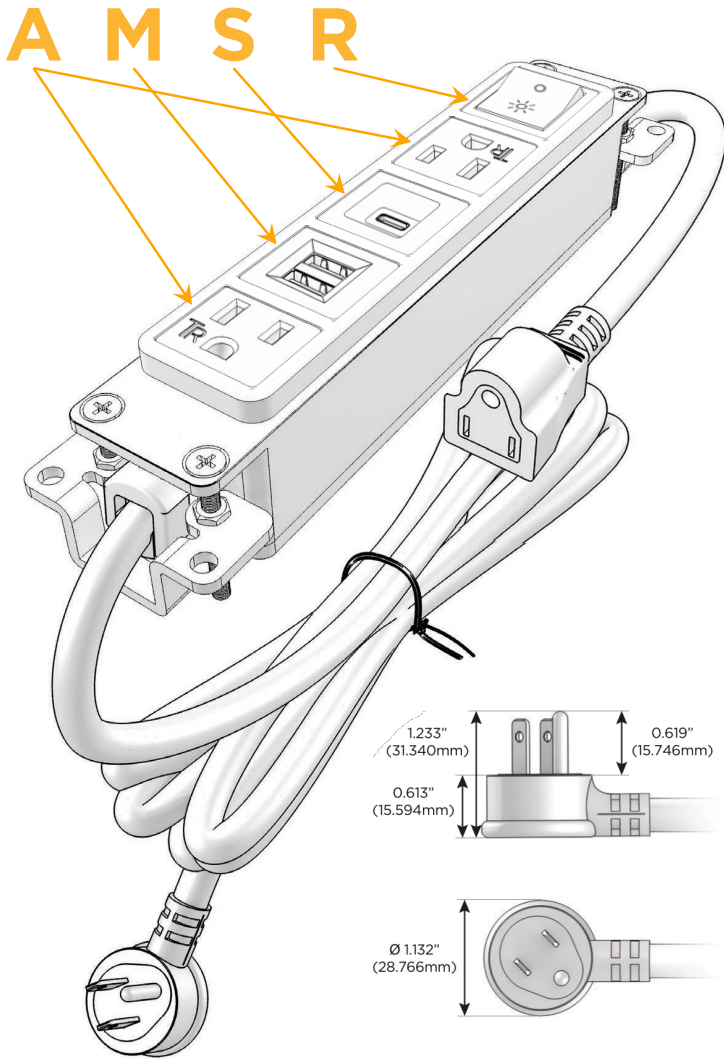

### Module/Port Options:

- A** Tamper Resistant AC Receptacle
- E** USB-A & USB-C (20W)
- M** Double USB-A (Fast Charging Ports - 18W)
- H** HDMI
- 6** CAT 6
- 12** RJ 12
- X** Switched AC
- Y** 3-Way Switch (Low Voltage)
- V** USB-C (45W High Speed Charging Port)
- S** USB-C (25W High Speed Charging Port)
- R** Switched AC (Rocker Switch)
- D** Dimmer Switch

### Plug:

Supplied with Low Profile Flat 45° Angle 120 VAC Plug

Optional Standard Straight 120 VAC Plug

Optional Straight 120 VAC Pass-through Plug

- CLEAN, COMPACT DESIGN
- STREAMLINED
- LOW PROFILE
- SIDE-EXITING CORDS
- PLUG & PLAY
- 6' AC CORD & PLUG (FLAT PLUG STANDARD)
- CUSTOMIZABLE CONFIGURATIONS AND FINISHES
- UL LISTED FOR MOUNTING IN FURNITURE
- 15A

# M-POWER-5T

AC POWER & DATA CONNECTIVITY SOLUTION

M-POWER-5T-AMSA-R-BAB

Specs:

**Modules/Ports:**

- A** Tamper Resistant AC Receptacle
- M** Double USB-A (Fast Charging Ports - 18W)
- S** USB-C (25W High Speed Charging Port)
- R** Switched AC (Rocker Switch)