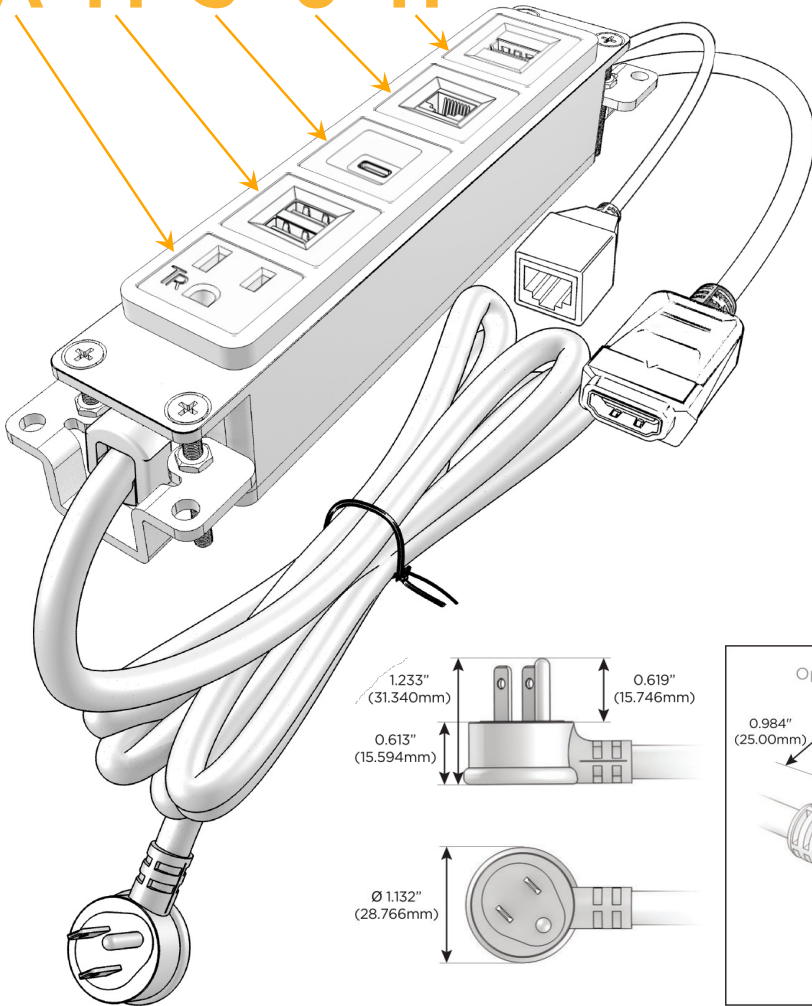

M-POWER-5T

AC POWER & DATA CONNECTIVITY SOLUTION

M-POWER-5T-AMS6H-WAB

Specs:

Modules/Ports:

- **A** Tamper Resistant AC Receptacle
- **M** Double USB-A (Fast Charging Ports - 18W)
- **S** USB-C (25W High Speed Charging Port)
- **6** CAT 6
- **H** HDMI

A M S 6 H