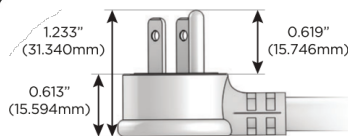

M-POWER-5T

AC POWER & DATA CONNECTIVITY SOLUTION

M-POWER-5T-AMS6H-WAB

Specs:

Modules/Ports:

- **A** Tamper Resistant AC Receptacle
- **M** Double USB-A (Fast Charging Ports - 18W)
- **S** USB-C (25W High Speed Charging Port)
- **6** CAT 6
- **H** HDMI

A M S 6 H