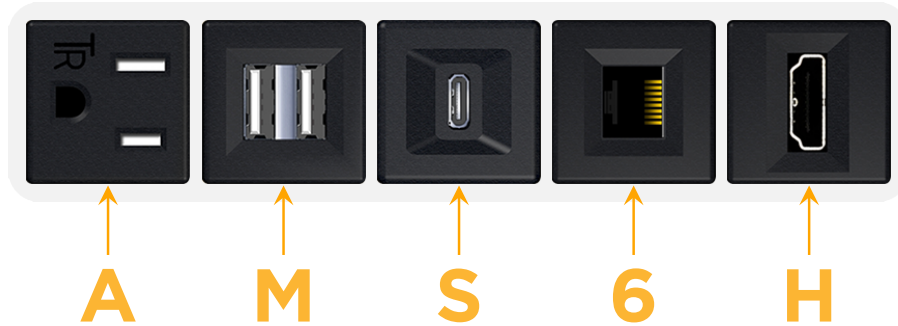

Bezel Finish: **WHITE (ABS)**

Custom Finishes Available M-POWER-5T-AMS6H-WAB

Features:

Module/Port Options:

- A** Tamper Resistant AC Receptacle
- E** USB-A & USB-C (20W)
- M** Double USB-A (Fast Charging Ports - 18W)
- H** HDMI
- 6** CAT 6
- 12** RJ 12
- X** Switched AC
- Y** 3-Way Switch (Low Voltage)
- V** USB-C (45W High Speed Charging Port)
- S** USB-C (25W High Speed Charging Port)
- R** Switched AC (Rocker Switch)
- D** Dimmer Switch

Plug:

Supplied with Low Profile Flat 45° Angle 120 VAC Plug

Optional Standard Straight 120 VAC Plug

Optional Straight 120 VAC Pass-through Plug

- CLEAN, COMPACT DESIGN
- STREAMLINED
- LOW PROFILE
- SIDE-EXITING CORDS
- PLUG & PLAY
- 6' AC CORD & PLUG (FLAT PLUG STANDARD)
- CUSTOMIZABLE CONFIGURATIONS AND FINISHES
- UL LISTED FOR MOUNTING IN FURNITURE
- 15A

M-POWER-5T

AC POWER & DATA CONNECTIVITY SOLUTION

M-POWER-5T-AMS6H-WAB

Specs:

Modules/Ports:

- A** Tamper Resistant AC Receptacle
- M** Double USB-A (Fast Charging Ports - 18W)
- S** USB-C (25W High Speed Charging Port)
- 6** CAT 6
- H** HDMI