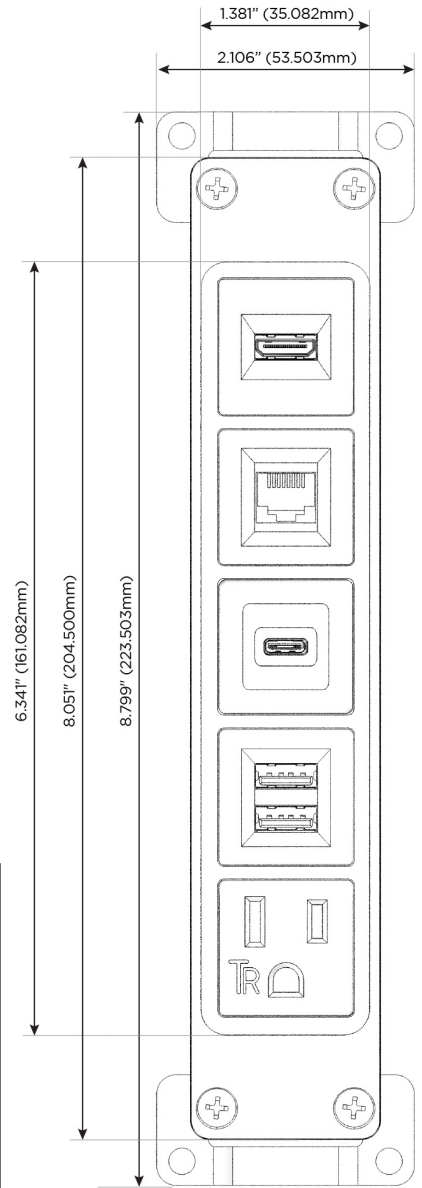

M-POWER-5T

AC POWER & DATA CONNECTIVITY SOLUTION

M-POWER-5T-AMS6H-SS4B

Specs:

Modules/Ports:

- **A** Tamper Resistant AC Receptacle
- **M** Double USB-A (Fast Charging Ports - 18W)
- **S** USB-C (25W High Speed Charging Port)
- **6** CAT 6
- **H** HDMI

TOP

Distributed by

Mormax Company, Inc.

8 Westchester Plaza

Elmsford, NY 10523

914-699-0101

sales@mormax.com

mormax.com