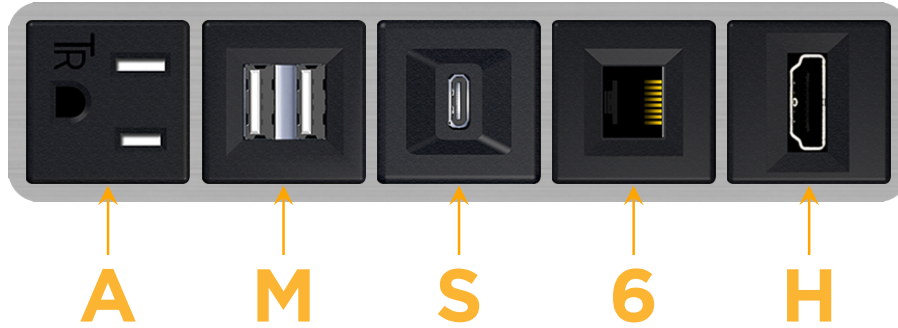

Bezel Finish: **STAINLESS STEEL BRUSHED**

Custom Finishes Available M-POWER-5T-AMS6H-SS4B

Features:

Module/Port Options:

- A** Tamper Resistant AC Receptacle
- E** USB-A & USB-C (20W)
- M** Double USB-A (Fast Charging Ports - 18W)
- H** HDMI
- 6** CAT 6
- 12** RJ 12
- X** Switched AC
- Y** 3-Way Switch (Low Voltage)
- V** USB-C (45W High Speed Charging Port)
- S** USB-C (25W High Speed Charging Port)
- R** Switched AC (Rocker Switch)
- D** Dimmer Switch

Plug:

Supplied with Low Profile Flat 45° Angle 120 VAC Plug

Optional Standard Straight 120 VAC Plug

Optional Straight 120 VAC Pass-through Plug

- CLEAN, COMPACT DESIGN
- STREAMLINED
- LOW PROFILE
- SIDE-EXITING CORDS
- PLUG & PLAY
- 6' AC CORD & PLUG (FLAT PLUG STANDARD)
- CUSTOMIZABLE CONFIGURATIONS AND FINISHES
- UL LISTED FOR MOUNTING IN FURNITURE
- 15A

M-POWER-5T

AC POWER & DATA CONNECTIVITY SOLUTION

M-POWER-5T-AMS6H-SS4B

Specs:

Modules/Ports:

- A** Tamper Resistant AC Receptacle
- M** Double USB-A (Fast Charging Ports - 18W)
- S** USB-C (25W High Speed Charging Port)
- 6** CAT 6
- H** HDMI