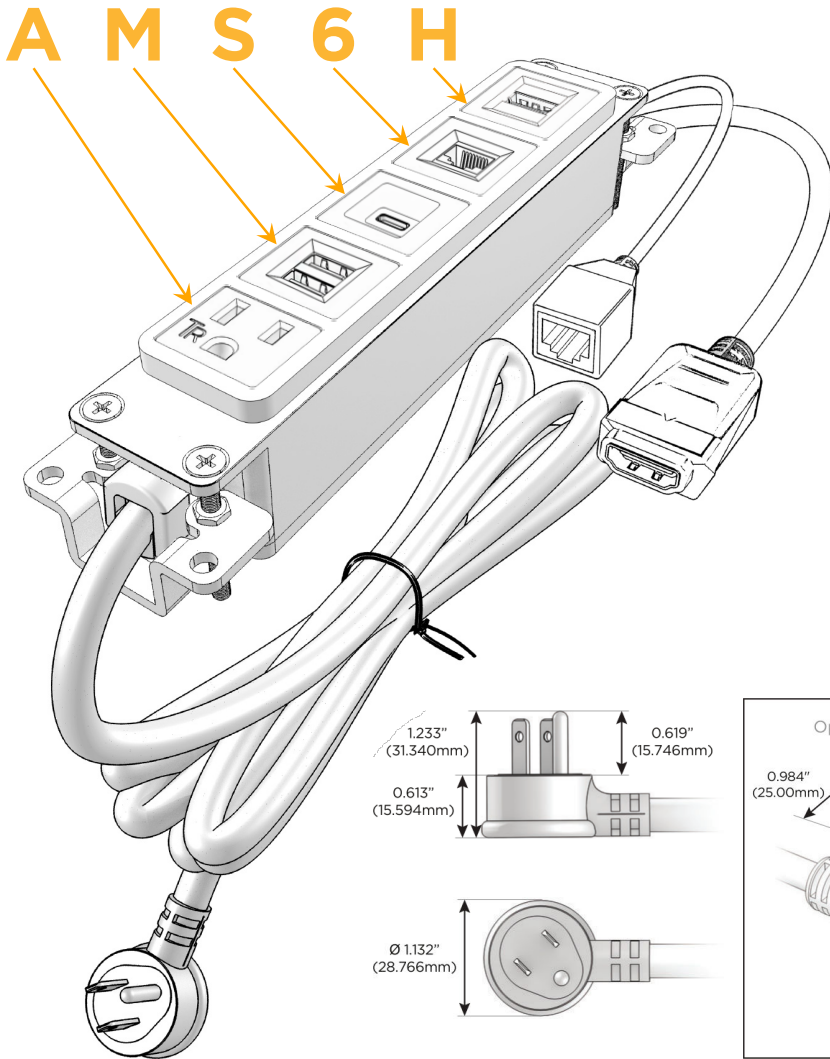

Bezel Finish: **STAINLESS STEEL BRUSHED**

Custom Finishes Available M-POWER-5T-AMS6H-SS4B

Features:

Module/Port Options:

- A** Tamper Resistant AC Receptacle
- E** USB-A & USB-C (20W)
- M** Double USB-A (Fast Charging Ports - 18W)
- H** HDMI
- 6** CAT 6
- 12** RJ 12
- X** Switched AC
- Y** 3-Way Switch (Low Voltage)
- V** USB-C (45W High Speed Charging Port)
- S** USB-C (25W High Speed Charging Port)
- R** Switched AC (Rocker Switch)
- D** Dimmer Switch

Plug:

Supplied with Low Profile Flat 45° Angle 120 VAC Plug

Optional Standard Straight 120 VAC Plug

Optional Straight 120 VAC Pass-through Plug

- CLEAN, COMPACT DESIGN
- STREAMLINED
- LOW PROFILE
- SIDE-EXITING CORDS
- PLUG & PLAY
- 6' AC CORD & PLUG (FLAT PLUG STANDARD)
- CUSTOMIZABLE CONFIGURATIONS AND FINISHES
- UL LISTED FOR MOUNTING IN FURNITURE
- 15A

M-POWER-5T

AC POWER & DATA CONNECTIVITY SOLUTION

M-POWER-5T-AMS6H-SS4B

Specs:

Modules/Ports:

- A** Tamper Resistant AC Receptacle
- M** Double USB-A (Fast Charging Ports - 18W)
- S** USB-C (25W High Speed Charging Port)
- 6** CAT 6
- H** HDMI