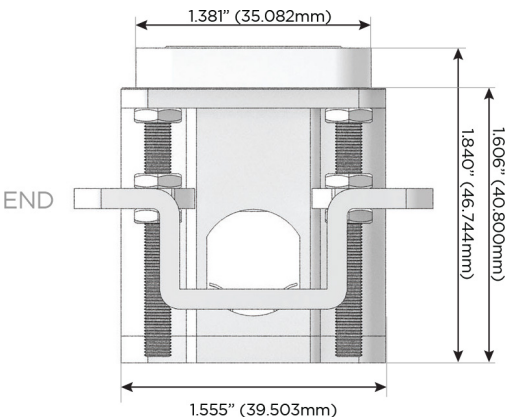

M-POWER-5T

AC POWER & DATA CONNECTIVITY SOLUTION

M-POWER-5T-AMS6H-SS4B

Specs:

Modules/Ports:

- **A** Tamper Resistant AC Receptacle
- **M** Double USB-A (Fast Charging Ports - 18W)
- **S** USB-C (25W High Speed Charging Port)
- **6** CAT 6
- **H** HDMI

TOP

Distributed by

Mormax Company, Inc.

8 Westchester Plaza

Elmsford, NY 10523

914-699-0101

sales@mormax.com

mormax.com