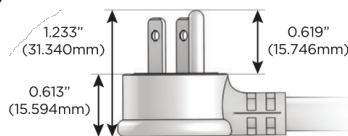

Plug:

Supplied with Low Profile Flat 45° Angle 120 VAC Plug

Optional Standard Straight 120 VAC Plug

Optional Straight 120 VAC Pass-through Plug

- CLEAN, COMPACT DESIGN
- STREAMLINED
- LOW PROFILE
- SIDE-EXITING CORDS
- PLUG & PLAY
- 6' AC CORD & PLUG (FLAT PLUG STANDARD)
- CUSTOMIZABLE CONFIGURATIONS AND FINISHES
- UL LISTED FOR MOUNTING IN FURNITURE
- 15A

M-POWER-5T

AC POWER & DATA CONNECTIVITY SOLUTION

M-POWER-5T-AMS6H-SS4B

Specs:

Modules/Ports:

- A** Tamper Resistant AC Receptacle
- M** Double USB-A (Fast Charging Ports - 18W)
- S** USB-C (25W High Speed Charging Port)
- 6** CAT 6
- H** HDMI