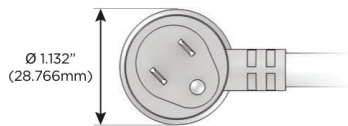

Plug:

Supplied with Low Profile Flat 45° Angle 120 VAC Plug

Optional Standard Straight 120 VAC Plug

Optional Straight 120 VAC Pass-through Plug

- CLEAN, COMPACT DESIGN
- STREAMLINED
- LOW PROFILE
- SIDE-EXITING CORDS
- PLUG & PLAY
- 6' AC CORD & PLUG (FLAT PLUG STANDARD)
- CUSTOMIZABLE CONFIGURATIONS AND FINISHES
- UL LISTED FOR MOUNTING IN FURNITURE
- 15A

M-POWER-5T

AC POWER & DATA CONNECTIVITY SOLUTION

M-POWER-5T-AMS6H-SS4B

Specs:

Modules/Ports:

- A** Tamper Resistant AC Receptacle
- M** Double USB-A (Fast Charging Ports - 18W)
- S** USB-C (25W High Speed Charging Port)
- 6** CAT 6
- H** HDMI