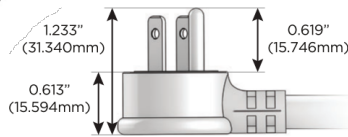

M-POWER-5T

AC POWER & DATA CONNECTIVITY SOLUTION

M-POWER-5T-AMS6H-SS4AB

Specs:

Modules/Ports:

- **A** Tamper Resistant AC Receptacle
- **M** Double USB-A (Fast Charging Ports - 18W)
- **S** USB-C (25W High Speed Charging Port)
- **6** CAT 6
- **H** HDMI

A M S 6 H