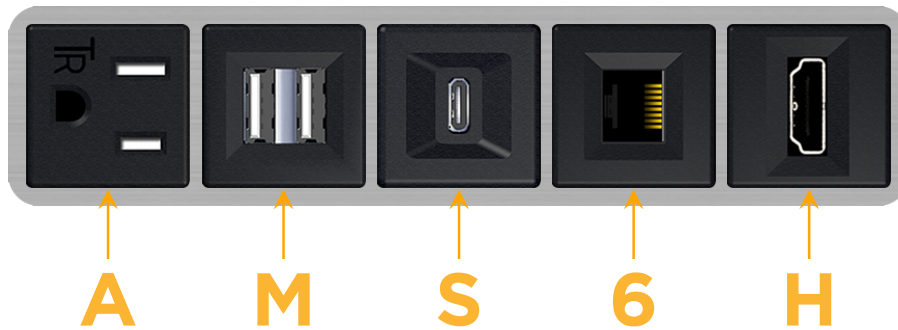

M-POWER-5T

AC POWER & DATA CONNECTIVITY SOLUTION

M-POWER-5T-AMS6H-SS4AB

Distributed by

Mormax Company, Inc.

8 Westchester Plaza

Elmsford, NY 10523

914-699-0101

sales@mormax.com

mormax.com

Metro Light & Power's line of power & data solutions offers sophisticated design elements combined with greater ease of installation. Streamlined and low-profile, enhanced by side-exiting cords, our outlets advance the industry with their cutting edge look and feel. We believe flexibility is key, and we provide a variety of mounting options, including the ability to mount in limited spaces. Our outlets are available in many finishes and configurations, in addition to a custom color and finish capability for our clients.

Bezel Finish: **BRUSHED STAINLESS (ABS)**

Custom Finishes Available M-POWER-5T-AMS6H-SS4AB

Features:

Module/Port Options:

- A Tamper Resistant AC Receptacle
- E USB-A & USB-C (20W)
- M Double USB-A (Fast Charging Ports - 18W)
- H HDMI
- 6 CAT 6
- 12 RJ 12
- X Switched AC
- Y 3-Way Switch (Low Voltage)
- V USB-C (45W High Speed Charging Port)
- S USB-C (25W High Speed Charging Port)
- R Switched AC (Rocker Switch)
- D Dimmer Switch

Plug:

- Supplied with Low Profile Flat 45° Angle 120 VAC Plug
- Optional Standard Straight 120 VAC Plug
- Optional Straight 120 VAC Pass-through Plug

- CLEAN, COMPACT DESIGN
- STREAMLINED
- LOW PROFILE
- SIDE-EXITING CORDS
- PLUG & PLAY
- 6' AC CORD & PLUG (FLAT PLUG STANDARD)
- CUSTOMIZABLE CONFIGURATIONS AND FINISHES
- UL LISTED FOR MOUNTING IN FURNITURE
- 15A