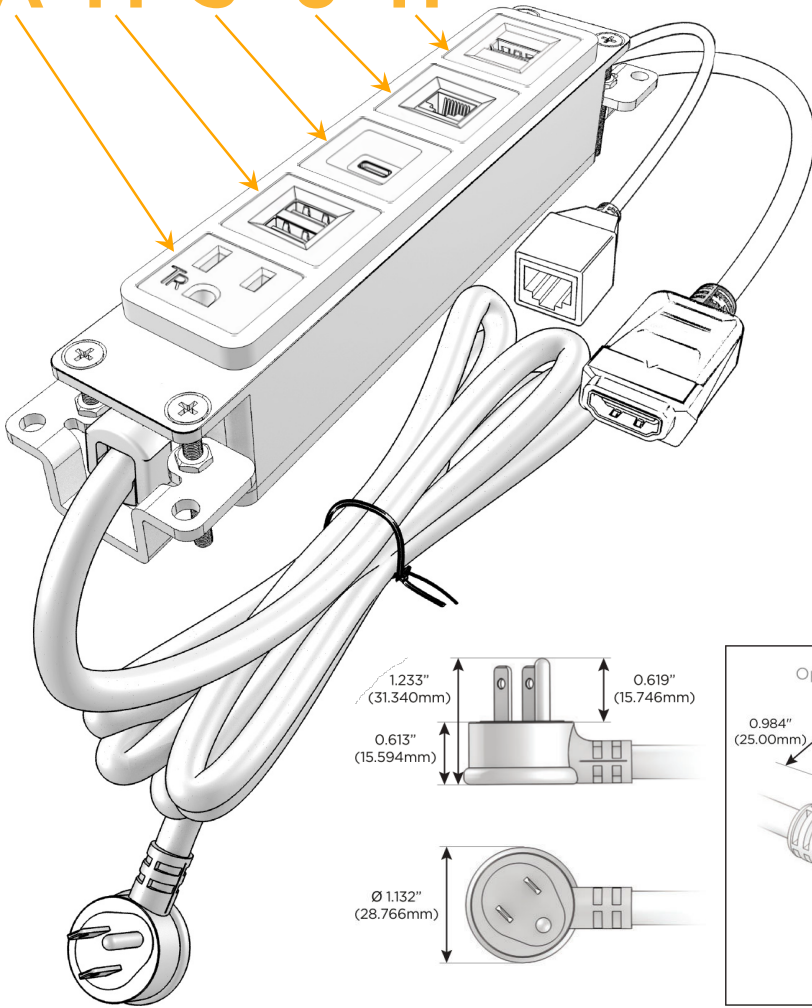

M-POWER-5T

AC POWER & DATA CONNECTIVITY SOLUTION

M-POWER-5T-AMS6H-SS4AB

Specs:

Modules/Ports:

- **A** Tamper Resistant AC Receptacle
- **M** Double USB-A (Fast Charging Ports - 18W)
- **S** USB-C (25W High Speed Charging Port)
- **6** CAT 6
- **H** HDMI

A M S 6 H