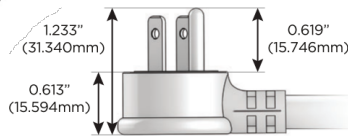

M-POWER-5T

AC POWER & DATA CONNECTIVITY SOLUTION

M-POWER-5T-AMS6H-SAB

Specs:

Modules/Ports:

- **A** Tamper Resistant AC Receptacle
- **M** Double USB-A (Fast Charging Ports - 18W)
- **S** USB-C (25W High Speed Charging Port)
- **6** CAT 6
- **H** HDMI

A M S 6 H