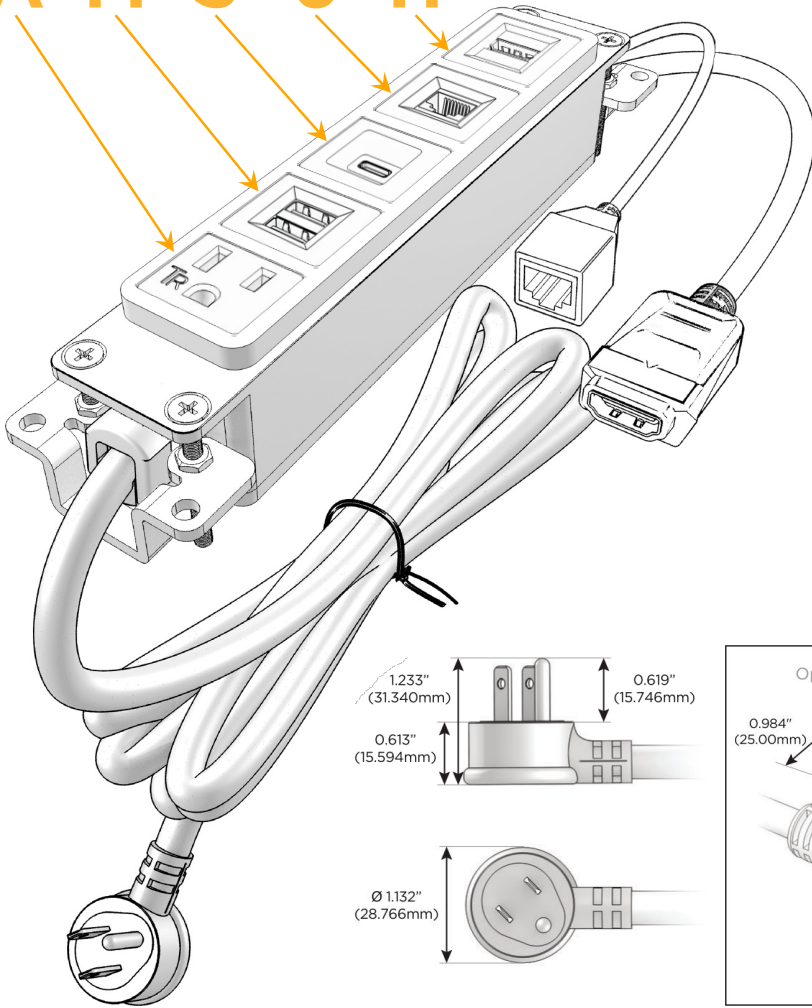

M-POWER-5T

AC POWER & DATA CONNECTIVITY SOLUTION

M-POWER-5T-AMS6H-SAB

Specs:

Modules/Ports:

- **A** Tamper Resistant AC Receptacle
- **M** Double USB-A (Fast Charging Ports - 18W)
- **S** USB-C (25W High Speed Charging Port)
- **6** CAT 6
- **H** HDMI

A M S 6 H