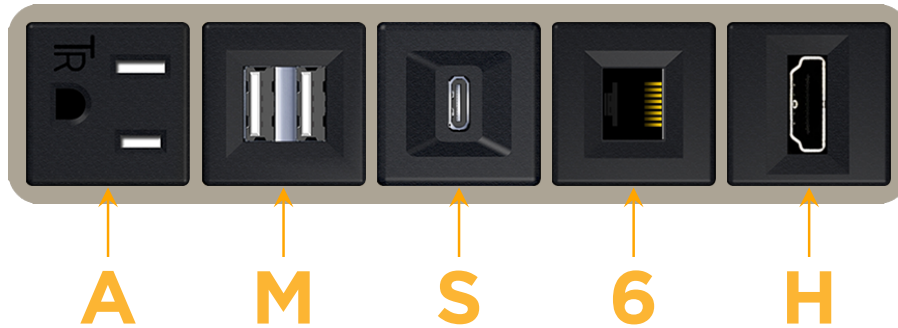

Bezel Finish: **SATIN NICKEL (ABS)**

Custom Finishes Available M-POWER-5T-AMS6H-SAB

Features:

Module/Port Options:

- A** Tamper Resistant AC Receptacle
- E** USB-A & USB-C (20W)
- M** Double USB-A (Fast Charging Ports - 18W)
- H** HDMI
- 6** CAT 6
- 12** RJ 12
- X** Switched AC
- Y** 3-Way Switch (Low Voltage)
- V** USB-C (45W High Speed Charging Port)
- S** USB-C (25W High Speed Charging Port)
- R** Switched AC (Rocker Switch)
- D** Dimmer Switch

Plug:

Supplied with Low Profile Flat 45° Angle 120 VAC Plug

Optional Standard Straight 120 VAC Plug

Optional Straight 120 VAC Pass-through Plug

- CLEAN, COMPACT DESIGN
- STREAMLINED
- LOW PROFILE
- SIDE-EXITING CORDS
- PLUG & PLAY
- 6' AC CORD & PLUG (FLAT PLUG STANDARD)
- CUSTOMIZABLE CONFIGURATIONS AND FINISHES
- UL LISTED FOR MOUNTING IN FURNITURE
- 15A

M-POWER-5T

AC POWER & DATA CONNECTIVITY SOLUTION

M-POWER-5T-AMS6H-SAB

Specs:

Modules/Ports:

- A** Tamper Resistant AC Receptacle
- M** Double USB-A (Fast Charging Ports - 18W)
- S** USB-C (25W High Speed Charging Port)
- 6** CAT 6
- H** HDMI