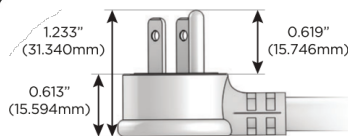

M-POWER-5T

AC POWER & DATA CONNECTIVITY SOLUTION

M-POWER-5T-AMS6H-S3AB

Specs:

Modules/Ports:

- **A** Tamper Resistant AC Receptacle
- **M** Double USB-A (Fast Charging Ports - 18W)
- **S** USB-C (25W High Speed Charging Port)
- **6** CAT 6
- **H** HDMI

A M S 6 H