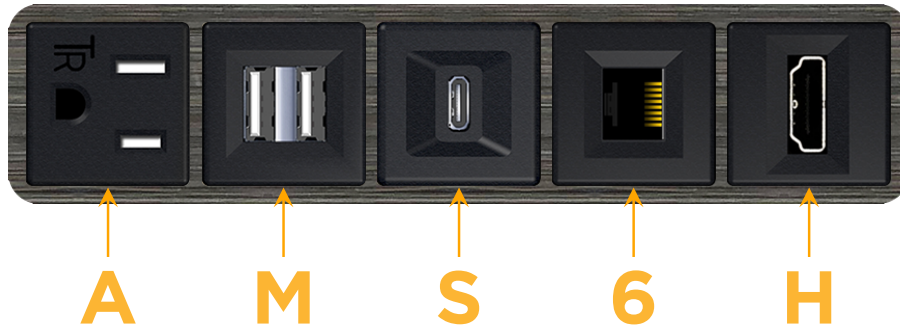

M-POWER-5T

AC POWER & DATA CONNECTIVITY SOLUTION

M-POWER-5T-AMS6H-S3AB

Distributed by

Mormax Company, Inc.

8 Westchester Plaza

Elmsford, NY 10523

914-699-0101

sales@mormax.com

mormax.com

Metro Light & Power's line of power & data solutions offers sophisticated design elements combined with greater ease of installation. Streamlined and low-profile, enhanced by side-exiting cords, our outlets advance the industry with their cutting edge look and feel. We believe flexibility is key, and we provide a variety of mounting options, including the ability to mount in limited spaces. Our outlets are available in many finishes and configurations, in addition to a custom color and finish capability for our clients.

Bezel Finish: **GUNMETAL (ABS)**

Custom Finishes Available M-POWER-5T-AMS6H-S3AB

Features:

Module/Port Options:

- **A** Tamper Resistant AC Receptacle
- **E** USB-A & USB-C (20W)
- **M** Double USB-A (Fast Charging Ports - 18W)
- **H** HDMI
- **6** CAT 6
- **12** RJ 12
- **X** Switched AC
- **Y** 3-Way Switch (Low Voltage)
- **V** USB-C (45W High Speed Charging Port)
- **S** USB-C (25W High Speed Charging Port)
- **R** Switched AC (Rocker Switch)
- **D** Dimmer Switch

Plug:

Supplied with Low Profile Flat 45° Angle 120 VAC Plug

Optional Standard Straight 120 VAC Plug

Optional Straight 120 VAC Pass-through Plug

- CLEAN, COMPACT DESIGN
- STREAMLINED
- LOW PROFILE
- SIDE-EXITING CORDS
- PLUG & PLAY
- 6' AC CORD & PLUG (FLAT PLUG STANDARD)
- CUSTOMIZABLE CONFIGURATIONS AND FINISHES
- UL LISTED FOR MOUNTING IN FURNITURE
- 15A