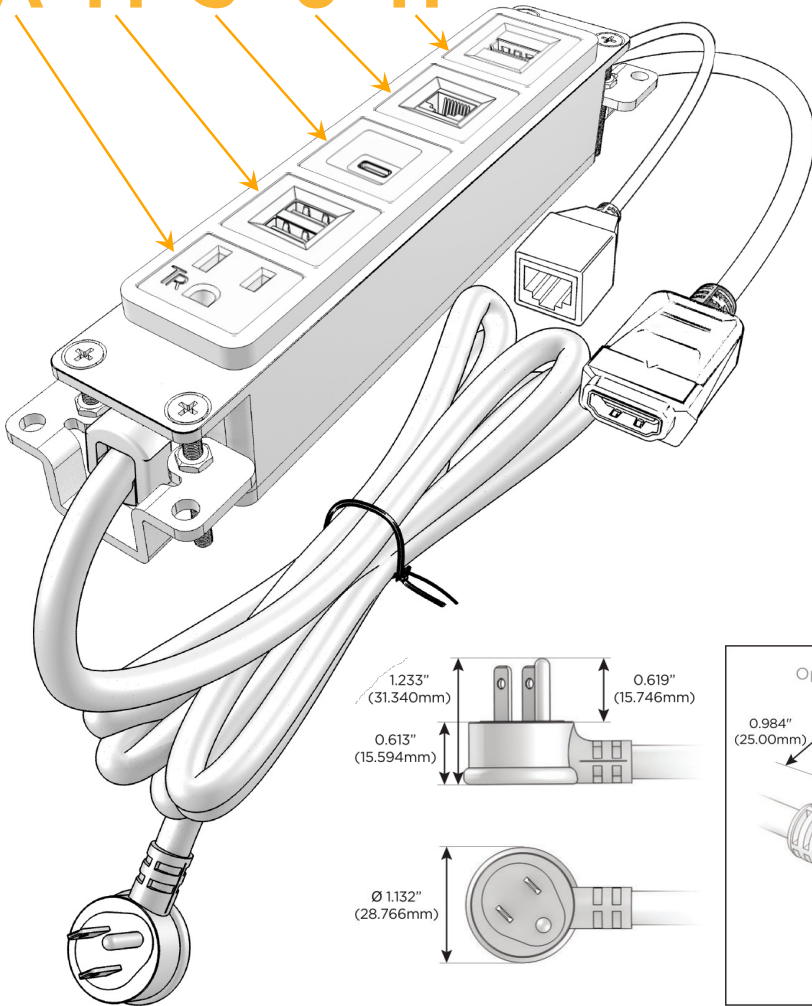

M-POWER-5T

AC POWER & DATA CONNECTIVITY SOLUTION

M-POWER-5T-AMS6H-S3AB

Specs:

Modules/Ports:

- **A** Tamper Resistant AC Receptacle
- **M** Double USB-A (Fast Charging Ports - 18W)
- **S** USB-C (25W High Speed Charging Port)
- **6** CAT 6
- **H** HDMI

A M S 6 H