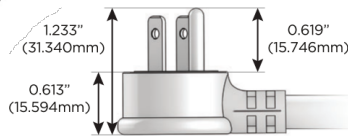

M-POWER-5T

AC POWER & DATA CONNECTIVITY SOLUTION

M-POWER-5T-AMS6H-MAB

Specs:

Modules/Ports:

- **A** Tamper Resistant AC Receptacle
- **M** Double USB-A (Fast Charging Ports - 18W)
- **S** USB-C (25W High Speed Charging Port)
- **6** CAT 6
- **H** HDMI

A M S 6 H