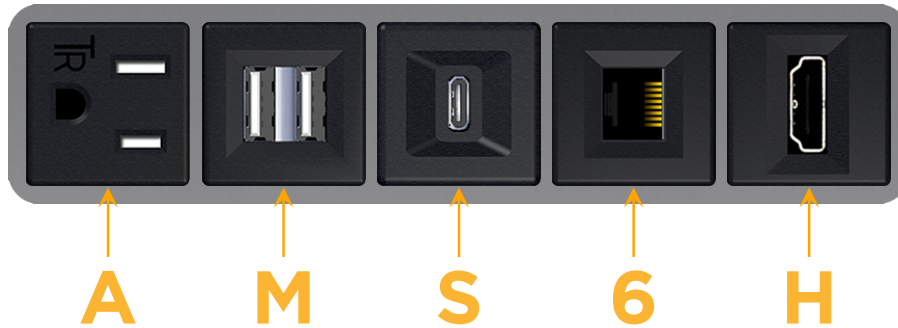

M-POWER-5T

AC POWER & DATA CONNECTIVITY SOLUTION

M-POWER-5T-AMS6H-MAB

Distributed by

Mormax Company, Inc.

8 Westchester Plaza

Elmsford, NY 10523

914-699-0101

sales@mormax.com

mormax.com

Metro Light & Power's line of power & data solutions offers sophisticated design elements combined with greater ease of installation. Streamlined and low-profile, enhanced by side-exiting cords, our outlets advance the industry with their cutting edge look and feel. We believe flexibility is key, and we provide a variety of mounting options, including the ability to mount in limited spaces. Our outlets are available in many finishes and configurations, in addition to a custom color and finish capability for our clients.

Bezel Finish: **MAGNESIUM (ABS)**

Custom Finishes Available M-POWER-5T-AMS6H-MAB

Features:

Module/Port Options:

- **A** Tamper Resistant AC Receptacle
- **E** USB-A & USB-C (20W)
- **M** Double USB-A (Fast Charging Ports - 18W)
- **H** HDMI
- **6** CAT 6
- **12** RJ 12
- **X** Switched AC
- **Y** 3-Way Switch (Low Voltage)
- **V** USB-C (45W High Speed Charging Port)
- **S** USB-C (25W High Speed Charging Port)
- **R** Switched AC (Rocker Switch)
- **D** Dimmer Switch

Plug:

Supplied with Low Profile Flat 45° Angle 120 VAC Plug

Optional Standard Straight 120 VAC Plug

Optional Straight 120 VAC Pass-through Plug

- CLEAN, COMPACT DESIGN
- STREAMLINED
- LOW PROFILE
- SIDE-EXITING CORDS
- PLUG & PLAY
- 6' AC CORD & PLUG (FLAT PLUG STANDARD)
- CUSTOMIZABLE CONFIGURATIONS AND FINISHES
- UL LISTED FOR MOUNTING IN FURNITURE
- 15A