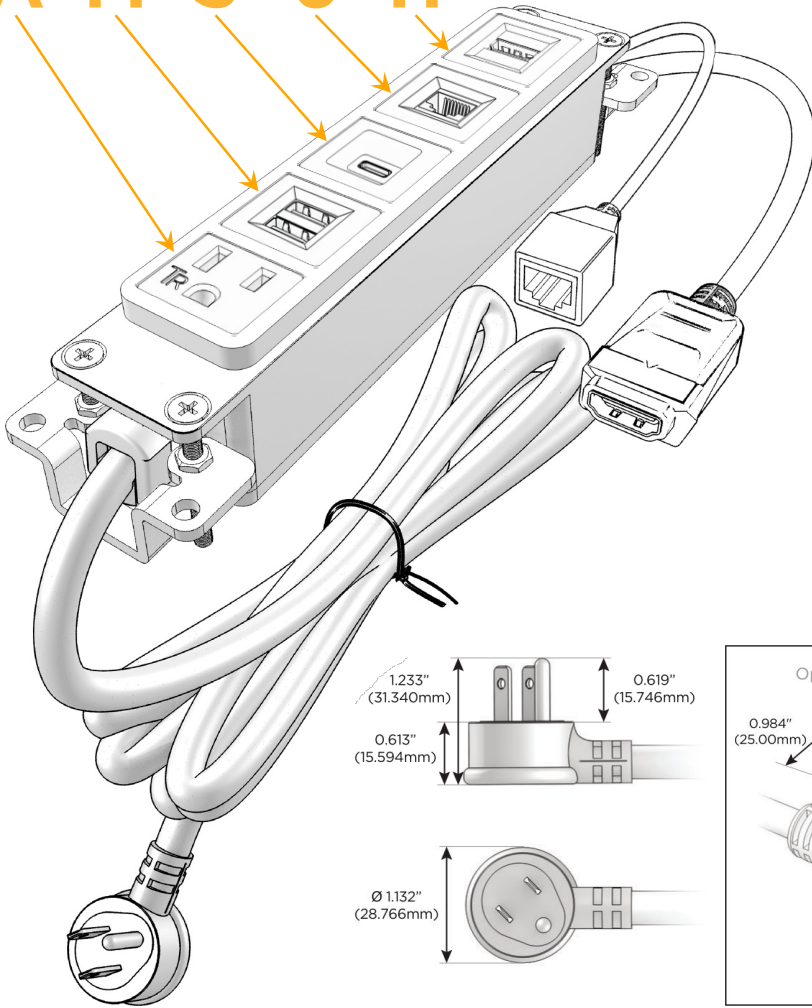

M-POWER-5T

AC POWER & DATA CONNECTIVITY SOLUTION

M-POWER-5T-AMS6H-MAB

Specs:

Modules/Ports:

- **A** Tamper Resistant AC Receptacle
- **M** Double USB-A (Fast Charging Ports - 18W)
- **S** USB-C (25W High Speed Charging Port)
- **6** CAT 6
- **H** HDMI

A M S 6 H