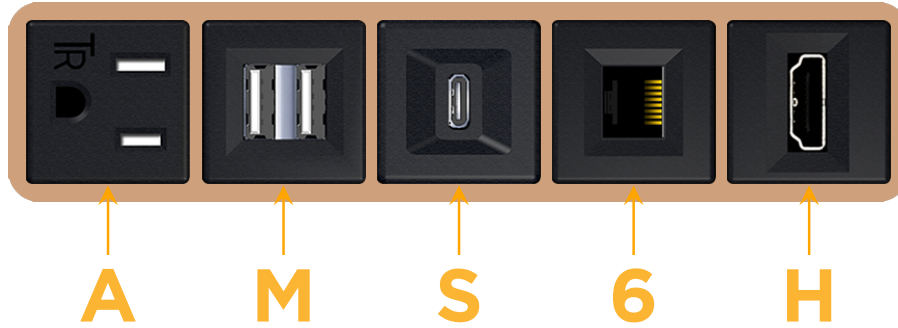

M-POWER-5T

AC POWER & DATA CONNECTIVITY SOLUTION

M-POWER-5T-AMS6H-CUAB

Distributed by

Mormax Company, Inc.

8 Westchester Plaza

Elmsford, NY 10523

914-699-0101

sales@mormax.com

mormax.com

Metro Light & Power's line of power & data solutions offers sophisticated design elements combined with greater ease of installation. Streamlined and low-profile, enhanced by side-exiting cords, our outlets advance the industry with their cutting edge look and feel. We believe flexibility is key, and we provide a variety of mounting options, including the ability to mount in limited spaces. Our outlets are available in many finishes and configurations, in addition to a custom color and finish capability for our clients.

Bezel Finish: **COPPER (ABS)**

Custom Finishes Available M-POWER-5T-AMS6H-CUAB

Features:

Module/Port Options:

- **A** Tamper Resistant AC Receptacle
- **E** USB-A & USB-C (20W)
- **M** Double USB-A (Fast Charging Ports - 18W)
- **H** HDMI
- **6** CAT 6
- **12** RJ 12
- **X** Switched AC
- **Y** 3-Way Switch (Low Voltage)
- **V** USB-C (45W High Speed Charging Port)
- **S** USB-C (25W High Speed Charging Port)
- **R** Switched AC (Rocker Switch)
- **D** Dimmer Switch

Plug:

Supplied with Low Profile Flat 45° Angle 120 VAC Plug

Optional Standard Straight 120 VAC Plug

Optional Straight 120 VAC Pass-through Plug

- CLEAN, COMPACT DESIGN
- STREAMLINED
- LOW PROFILE
- SIDE-EXITING CORDS
- PLUG & PLAY
- 6' AC CORD & PLUG (FLAT PLUG STANDARD)
- CUSTOMIZABLE CONFIGURATIONS AND FINISHES
- UL LISTED FOR MOUNTING IN FURNITURE
- 15A