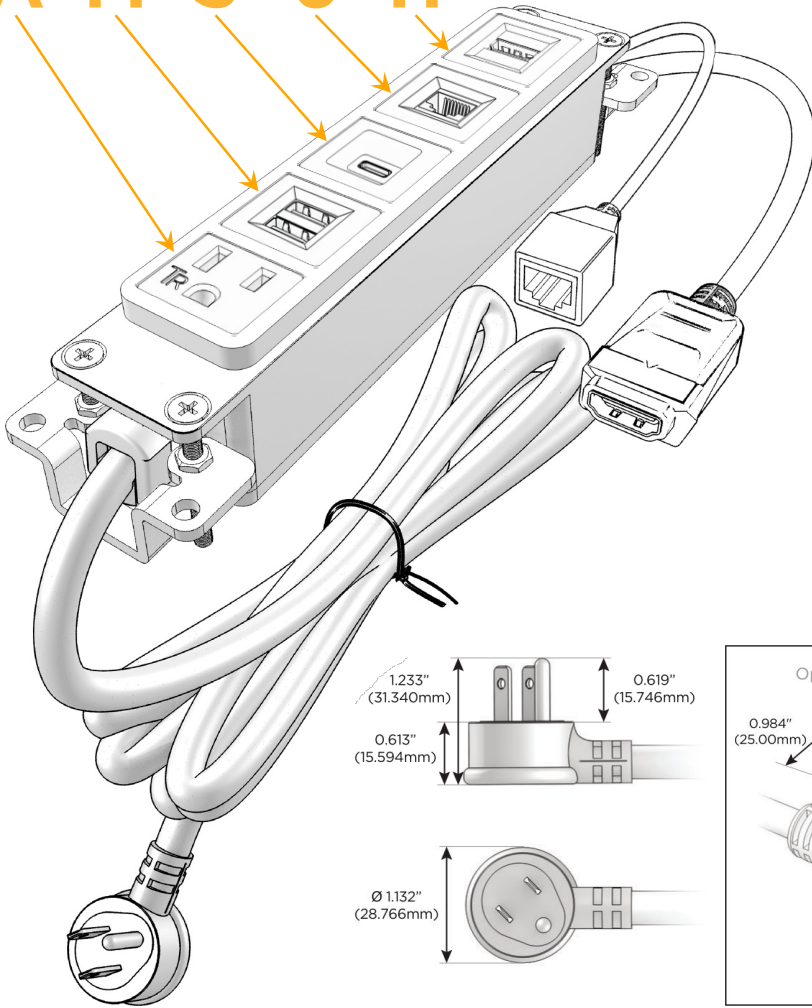

M-POWER-5T

AC POWER & DATA CONNECTIVITY SOLUTION

M-POWER-5T-AMS6H-CUAB

Specs:

Modules/Ports:

- **A** Tamper Resistant AC Receptacle
- **M** Double USB-A (Fast Charging Ports - 18W)
- **S** USB-C (25W High Speed Charging Port)
- **6** CAT 6
- **H** HDMI

A M S 6 H