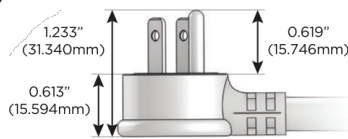

M-POWER-5T

AC POWER & DATA CONNECTIVITY SOLUTION

M-POWER-5T-AMS6H-CUAB

Specs:

Modules/Ports:

- **A** Tamper Resistant AC Receptacle
- **M** Double USB-A (Fast Charging Ports - 18W)
- **S** USB-C (25W High Speed Charging Port)
- **6** CAT 6
- **H** HDMI

A M S 6 H