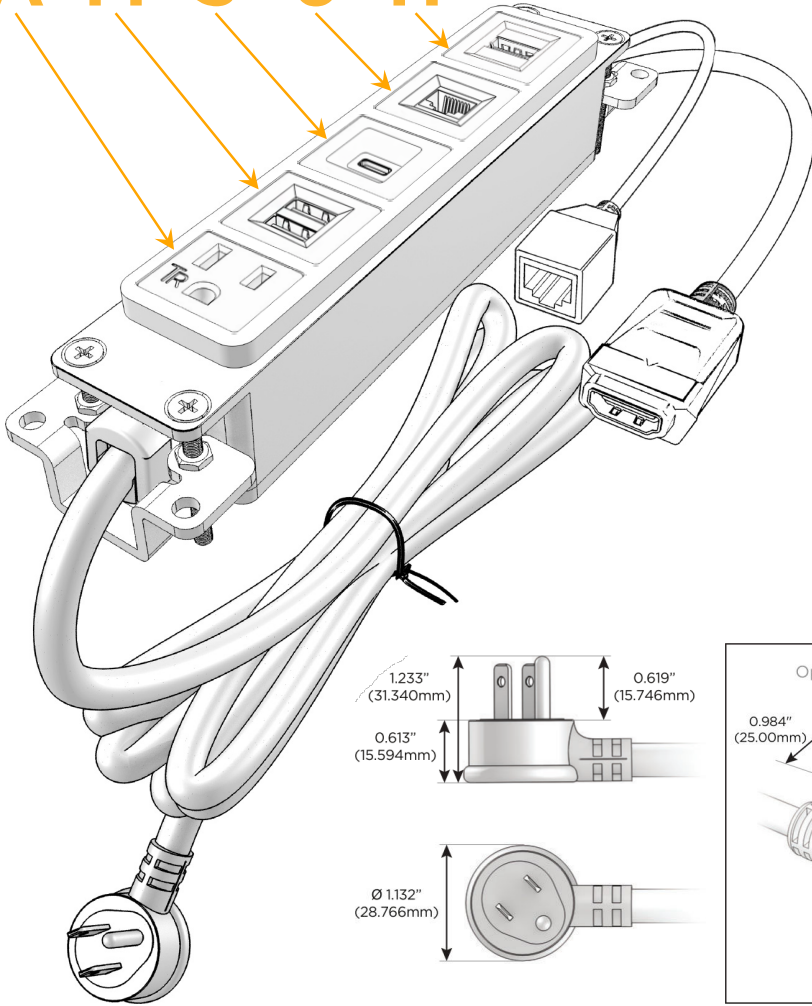

M-POWER-5T

AC POWER & DATA CONNECTIVITY SOLUTION

M-POWER-5T-AMS6H-CRAB

Specs:

Modules/Ports:

- **A** Tamper Resistant AC Receptacle
- **M** Double USB-A (Fast Charging Ports - 18W)
- **S** USB-C (25W High Speed Charging Port)
- **6** CAT 6
- **H** HDMI

A M S 6 H