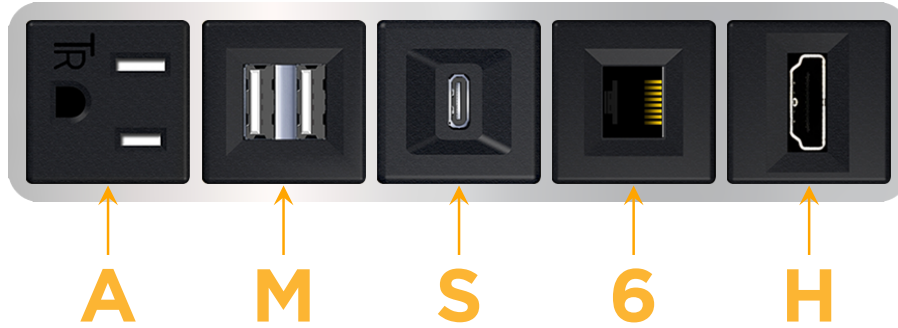

Bezel Finish: **CHROME (ABS)**
Custom Finishes Available M-POWER-5T-AMS6H-CRAB

Features:

Module/Port Options:

- A** Tamper Resistant AC Receptacle
- E** USB-A & USB-C (20W)
- M** Double USB-A (Fast Charging Ports - 18W)
- H** HDMI
- 6** CAT 6
- 12** RJ 12
- X** Switched AC
- Y** 3-Way Switch (Low Voltage)
- V** USB-C (45W High Speed Charging Port)
- S** USB-C (25W High Speed Charging Port)
- R** Switched AC (Rocker Switch)
- D** Dimmer Switch

Plug:

Supplied with Low Profile Flat 45° Angle 120 VAC Plug

Optional Standard Straight 120 VAC Plug

Optional Straight 120 VAC Pass-through Plug

- CLEAN, COMPACT DESIGN
- STREAMLINED
- LOW PROFILE
- SIDE-EXITING CORDS
- PLUG & PLAY
- 6' AC CORD & PLUG (FLAT PLUG STANDARD)
- CUSTOMIZABLE CONFIGURATIONS AND FINISHES
- UL LISTED FOR MOUNTING IN FURNITURE
- 15A

M-POWER-5T

AC POWER & DATA CONNECTIVITY SOLUTION

M-POWER-5T-AMS6H-CRAB

Specs:

Modules/Ports:

- A** Tamper Resistant AC Receptacle
- M** Double USB-A (Fast Charging Ports - 18W)
- S** USB-C (25W High Speed Charging Port)
- 6** CAT 6
- H** HDMI