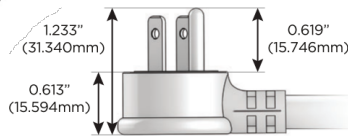

M-POWER-5T

AC POWER & DATA CONNECTIVITY SOLUTION

M-POWER-5T-AMS6H-CRAB

Specs:

Modules/Ports:

- **A** Tamper Resistant AC Receptacle
- **M** Double USB-A (Fast Charging Ports - 18W)
- **S** USB-C (25W High Speed Charging Port)
- **6** CAT 6
- **H** HDMI

A M S 6 H