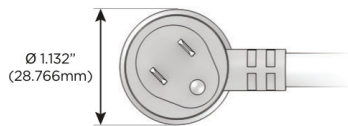

Plug:

Supplied with Low Profile Flat 45° Angle 120 VAC Plug

Optional Standard Straight 120 VAC Plug

Optional Straight 120 VAC Pass-through Plug

- CLEAN, COMPACT DESIGN
- STREAMLINED
- LOW PROFILE
- SIDE-EXITING CORDS
- PLUG & PLAY
- 6' AC CORD & PLUG (FLAT PLUG STANDARD)
- CUSTOMIZABLE CONFIGURATIONS AND FINISHES
- UL LISTED FOR MOUNTING IN FURNITURE
- 15A

M-POWER-5T

AC POWER & DATA CONNECTIVITY SOLUTION

M-POWER-5T-AMS6H-BZAB

Specs:

Modules/Ports:

- A** Tamper Resistant AC Receptacle
- M** Double USB-A (Fast Charging Ports - 18W)
- S** USB-C (25W High Speed Charging Port)
- 6** CAT 6
- H** HDMI