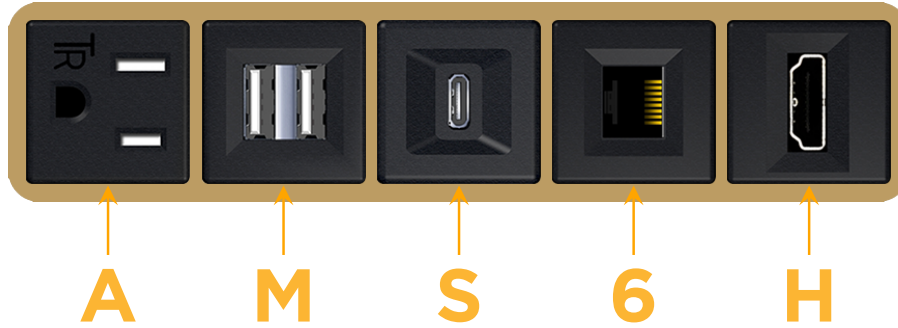

sales@mormax.com

mormax.com

Metro Light & Power's line of power & data solutions offers sophisticated design elements combined with greater ease of installation. Streamlined and low-profile, enhanced by side-exiting cords, our outlets advance the industry with their cutting edge look and feel. We believe flexibility is key, and we provide a variety of mounting options, including the ability to mount in limited spaces. Our outlets are available in many finishes and configurations, in addition to a custom color and finish capability for our clients.

Bezel Finish: **STANDARD BRONZE (ABS)**

Custom Finishes Available M-POWER-5T-AMS6H-BZAB

Features:

Module/Port Options:

- A Tamper Resistant AC Receptacle
- E USB-A & USB-C (20W)
- M Double USB-A (Fast Charging Ports - 18W)
- H HDMI
- 6 CAT 6
- 12 RJ 12
- X Switched AC
- Y 3-Way Switch (Low Voltage)
- V USB-C (45W High Speed Charging Port)
- S USB-C (25W High Speed Charging Port)
- R Switched AC (Rocker Switch)
- D Dimmer Switch

Plug:

Supplied with Low Profile Flat 45° Angle 120 VAC Plug

Optional Standard Straight 120 VAC Plug

Optional Straight 120 VAC Pass-through Plug

- CLEAN, COMPACT DESIGN
- STREAMLINED
- LOW PROFILE
- SIDE-EXITING CORDS
- PLUG & PLAY
- 6' AC CORD & PLUG (FLAT PLUG STANDARD)
- CUSTOMIZABLE CONFIGURATIONS AND FINISHES
- UL LISTED FOR MOUNTING IN FURNITURE
- 15A

M-POWER-5T

AC POWER & DATA CONNECTIVITY SOLUTION

M-POWER-5T-AMS6H-BZAB

Specs:

Modules/Ports:

- A** Tamper Resistant AC Receptacle
- M** Double USB-A (Fast Charging Ports - 18W)
- S** USB-C (25W High Speed Charging Port)
- 6** CAT 6
- H** HDMI