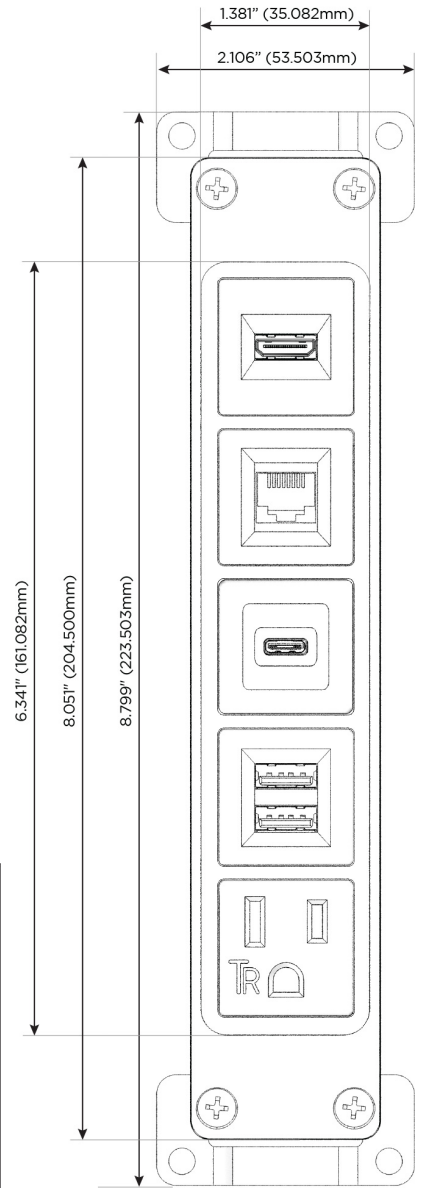

M-POWER-5T

AC POWER & DATA CONNECTIVITY SOLUTION

M-POWER-5T-AMS6H-BZAB

Specs:

Modules/Ports:

- **A** Tamper Resistant AC Receptacle
- **M** Double USB-A (Fast Charging Ports - 18W)
- **S** USB-C (25W High Speed Charging Port)
- **6** CAT 6
- **H** HDMI

TOP

Distributed by

Mormax Company, Inc.

8 Westchester Plaza

Elmsford, NY 10523

914-699-0101

sales@mormax.com

mormax.com