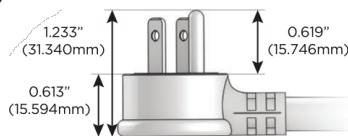

Plug:

Supplied with Low Profile Flat 45° Angle 120 VAC Plug

Optional Standard Straight 120 VAC Plug

Optional Straight 120 VAC Pass-through Plug

- CLEAN, COMPACT DESIGN
- STREAMLINED
- LOW PROFILE
- SIDE-EXITING CORDS
- PLUG & PLAY
- 6' AC CORD & PLUG (FLAT PLUG STANDARD)
- CUSTOMIZABLE CONFIGURATIONS AND FINISHES
- UL LISTED FOR MOUNTING IN FURNITURE
- 15A

M-POWER-5T

AC POWER & DATA CONNECTIVITY SOLUTION

M-POWER-5T-AMS6H-BZAB

Specs:

Modules/Ports:

- A** Tamper Resistant AC Receptacle
- M** Double USB-A (Fast Charging Ports - 18W)
- S** USB-C (25W High Speed Charging Port)
- 6** CAT 6
- H** HDMI