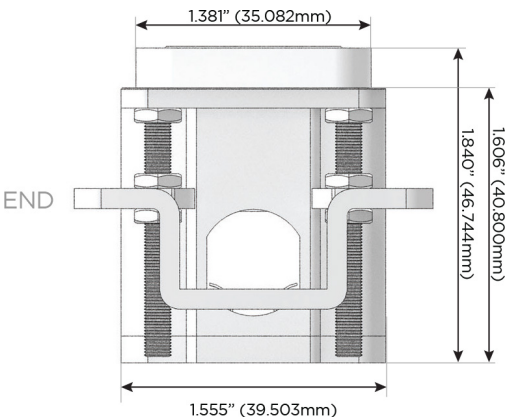

M-POWER-5T

AC POWER & DATA CONNECTIVITY SOLUTION

M-POWER-5T-AMS6H-BZAB

Specs:

Modules/Ports:

- **A** Tamper Resistant AC Receptacle
- **M** Double USB-A (Fast Charging Ports - 18W)
- **S** USB-C (25W High Speed Charging Port)
- **6** CAT 6
- **H** HDMI

TOP

Distributed by

Mormax Company, Inc.

8 Westchester Plaza

Elmsford, NY 10523

914-699-0101

sales@mormax.com

mormax.com