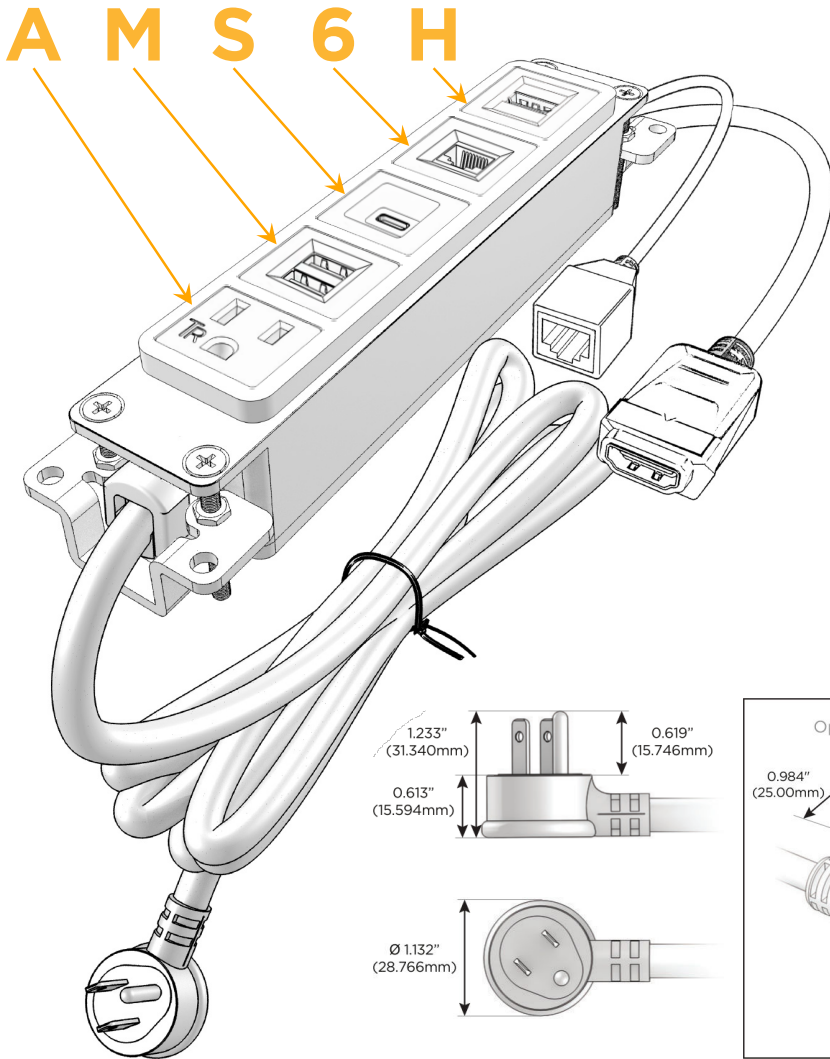

Bezel Finish: **STANDARD BRONZE (ABS)**

Custom Finishes Available M-POWER-5T-AMS6H-BZAB

Features:

Module/Port Options:

- A Tamper Resistant AC Receptacle
- E USB-A & USB-C (20W)
- M Double USB-A (Fast Charging Ports - 18W)
- H HDMI
- 6 CAT 6
- 12 RJ 12
- X Switched AC
- Y 3-Way Switch (Low Voltage)
- V USB-C (45W High Speed Charging Port)
- S USB-C (25W High Speed Charging Port)
- R Switched AC (Rocker Switch)
- D Dimmer Switch

Plug:

Supplied with Low Profile Flat 45° Angle 120 VAC Plug

Optional Standard Straight 120 VAC Plug

Optional Straight 120 VAC Pass-through Plug

- CLEAN, COMPACT DESIGN
- STREAMLINED
- LOW PROFILE
- SIDE-EXITING CORDS
- PLUG & PLAY
- 6' AC CORD & PLUG (FLAT PLUG STANDARD)
- CUSTOMIZABLE CONFIGURATIONS AND FINISHES
- UL LISTED FOR MOUNTING IN FURNITURE
- 15A

M-POWER-5T

AC POWER & DATA CONNECTIVITY SOLUTION

M-POWER-5T-AMS6H-BZAB

Specs:

Modules/Ports:

- A** Tamper Resistant AC Receptacle
- M** Double USB-A (Fast Charging Ports - 18W)
- S** USB-C (25W High Speed Charging Port)
- 6** CAT 6
- H** HDMI