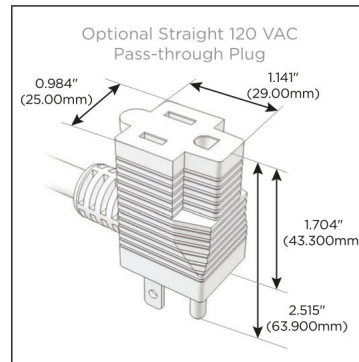

Plug:

Supplied with Low Profile Flat 45° Angle 120 VAC Plug

Optional Standard Straight 120 VAC Plug

Optional Straight 120 VAC Pass-through Plug

- CLEAN, COMPACT DESIGN
- STREAMLINED
- LOW PROFILE
- SIDE-EXITING CORDS
- PLUG & PLAY
- 6' AC CORD & PLUG (FLAT PLUG STANDARD)
- CUSTOMIZABLE CONFIGURATIONS AND FINISHES
- UL LISTED FOR MOUNTING IN FURNITURE
- 15A

M-POWER-5T

AC POWER & DATA CONNECTIVITY SOLUTION

M-POWER-5T-AMS6H-BZAB

Specs:

Modules/Ports:

- A** Tamper Resistant AC Receptacle
- M** Double USB-A (Fast Charging Ports - 18W)
- S** USB-C (25W High Speed Charging Port)
- 6** CAT 6
- H** HDMI