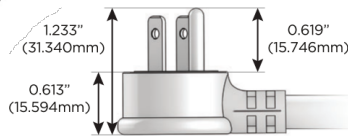

M-POWER-5T

AC POWER & DATA CONNECTIVITY SOLUTION

M-POWER-5T-AMS6H-BZ5AAB

Specs:

Modules/Ports:

- **A** Tamper Resistant AC Receptacle
- **M** Double USB-A (Fast Charging Ports - 18W)
- **S** USB-C (25W High Speed Charging Port)
- **6** CAT 6
- **H** HDMI

A M S 6 H