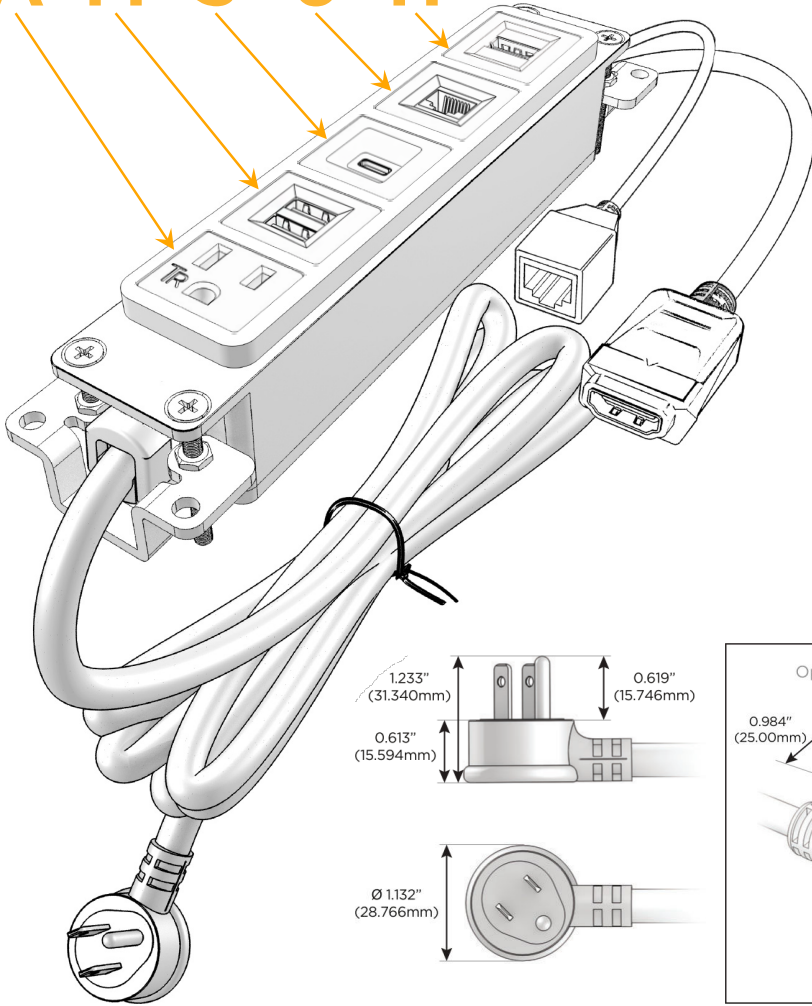

M-POWER-5T

AC POWER & DATA CONNECTIVITY SOLUTION

M-POWER-5T-AMS6H-BZ5AAB

Specs:

Modules/Ports:

- **A** Tamper Resistant AC Receptacle
- **M** Double USB-A (Fast Charging Ports - 18W)
- **S** USB-C (25W High Speed Charging Port)
- **6** CAT 6
- **H** HDMI

A M S 6 H