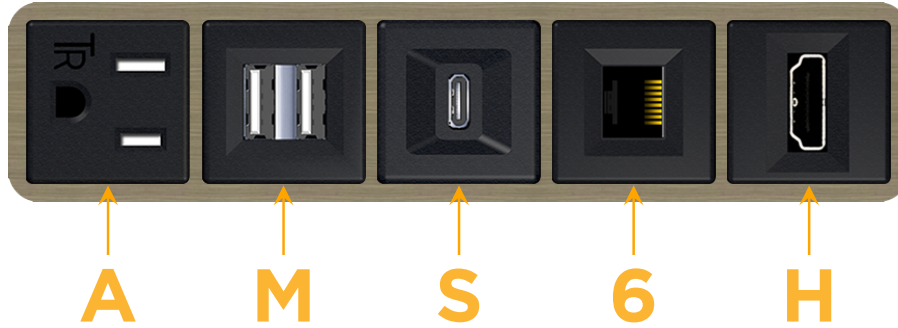

Bezel Finish: **ANTIQUED ARCHITECTURAL BRONZE (ABS)**

Custom Finishes Available M-POWER-5T-AMS6H-BZ5AAB

Features:

Module/Port Options:

- A** Tamper Resistant AC Receptacle
- E** USB-A & USB-C (20W)
- M** Double USB-A (Fast Charging Ports - 18W)
- H** HDMI
- 6** CAT 6
- 12** RJ 12
- X** Switched AC
- Y** 3-Way Switch (Low Voltage)
- V** USB-C (45W High Speed Charging Port)
- S** USB-C (25W High Speed Charging Port)
- R** Switched AC (Rocker Switch)
- D** Dimmer Switch

Plug:

Supplied with Low Profile Flat 45° Angle 120 VAC Plug

Optional Standard Straight 120 VAC Plug

Optional Straight 120 VAC Pass-through Plug

- CLEAN, COMPACT DESIGN
- STREAMLINED
- LOW PROFILE
- SIDE-EXITING CORDS
- PLUG & PLAY
- 6' AC CORD & PLUG (FLAT PLUG STANDARD)
- CUSTOMIZABLE CONFIGURATIONS AND FINISHES
- UL LISTED FOR MOUNTING IN FURNITURE
- 15A

M-POWER-5T

AC POWER & DATA CONNECTIVITY SOLUTION

M-POWER-5T-AMS6H-BZ5AAB

Specs:

Modules/Ports:

- A** Tamper Resistant AC Receptacle
- M** Double USB-A (Fast Charging Ports - 18W)
- S** USB-C (25W High Speed Charging Port)
- 6** CAT 6
- H** HDMI