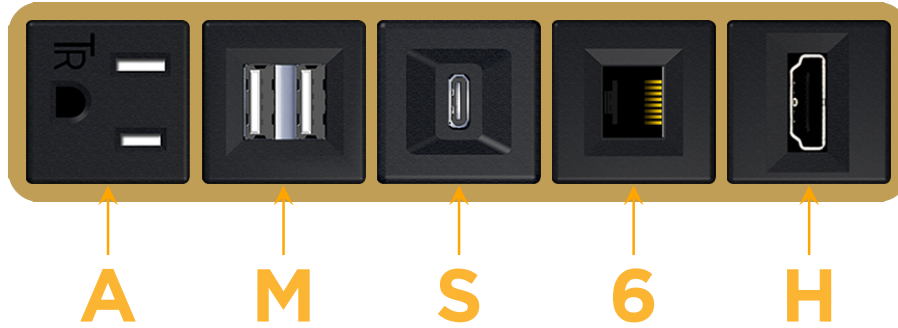

M-POWER-5T

AC POWER & DATA CONNECTIVITY SOLUTION

M-POWER-5T-AMS6H-BRB

Distributed by

Mormax Company, Inc.

8 Westchester Plaza

Elmsford, NY 10523

914-699-0101

sales@mormax.com

mormax.com

Metro Light & Power's line of power & data solutions offers sophisticated design elements combined with greater ease of installation. Streamlined and low-profile, enhanced by side-exiting cords, our outlets advance the industry with their cutting edge look and feel. We believe flexibility is key, and we provide a variety of mounting options, including the ability to mount in limited spaces. Our outlets are available in many finishes and configurations, in addition to a custom color and finish capability for our clients.

Bezel Finish: **SOLID BRASS**

Custom Finishes Available M-POWER-5T-AMS6H-BRB

Features:

Module/Port Options:

- **A** Tamper Resistant AC Receptacle
- **E** USB-A & USB-C (20W)
- **M** Double USB-A (Fast Charging Ports - 18W)
- **H** HDMI
- **6** CAT 6
- **12** RJ 12
- **X** Switched AC
- **Y** 3-Way Switch (Low Voltage)
- **V** USB-C (45W High Speed Charging Port)
- **S** USB-C (25W High Speed Charging Port)
- **R** Switched AC (Rocker Switch)
- **D** Dimmer Switch

Plug:

Supplied with Low Profile Flat 45° Angle 120 VAC Plug

Optional Standard Straight 120 VAC Plug

Optional Straight 120 VAC Pass-through Plug

- CLEAN, COMPACT DESIGN
- STREAMLINED
- LOW PROFILE
- SIDE-EXITING CORDS
- PLUG & PLAY
- 6' AC CORD & PLUG (FLAT PLUG STANDARD)
- CUSTOMIZABLE CONFIGURATIONS AND FINISHES
- UL LISTED FOR MOUNTING IN FURNITURE
- 15A