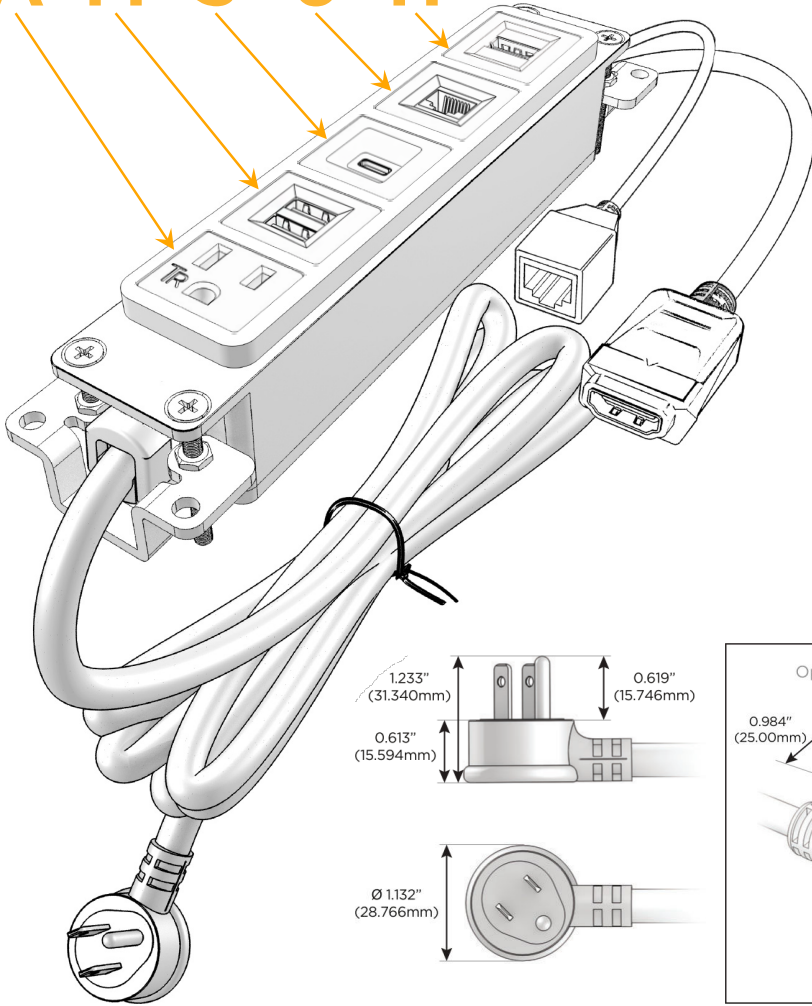

M-POWER-5T

AC POWER & DATA CONNECTIVITY SOLUTION

M-POWER-5T-AMS6H-BRB

Specs:

Modules/Ports:

- **A** Tamper Resistant AC Receptacle
- **M** Double USB-A (Fast Charging Ports - 18W)
- **S** USB-C (25W High Speed Charging Port)
- **6** CAT 6
- **H** HDMI

A M S 6 H