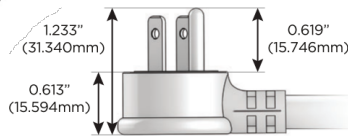

M-POWER-5T

AC POWER & DATA CONNECTIVITY SOLUTION

M-POWER-5T-AMS6H-BRB

Specs:

Modules/Ports:

- **A** Tamper Resistant AC Receptacle
- **M** Double USB-A (Fast Charging Ports - 18W)
- **S** USB-C (25W High Speed Charging Port)
- **6** CAT 6
- **H** HDMI

A M S 6 H