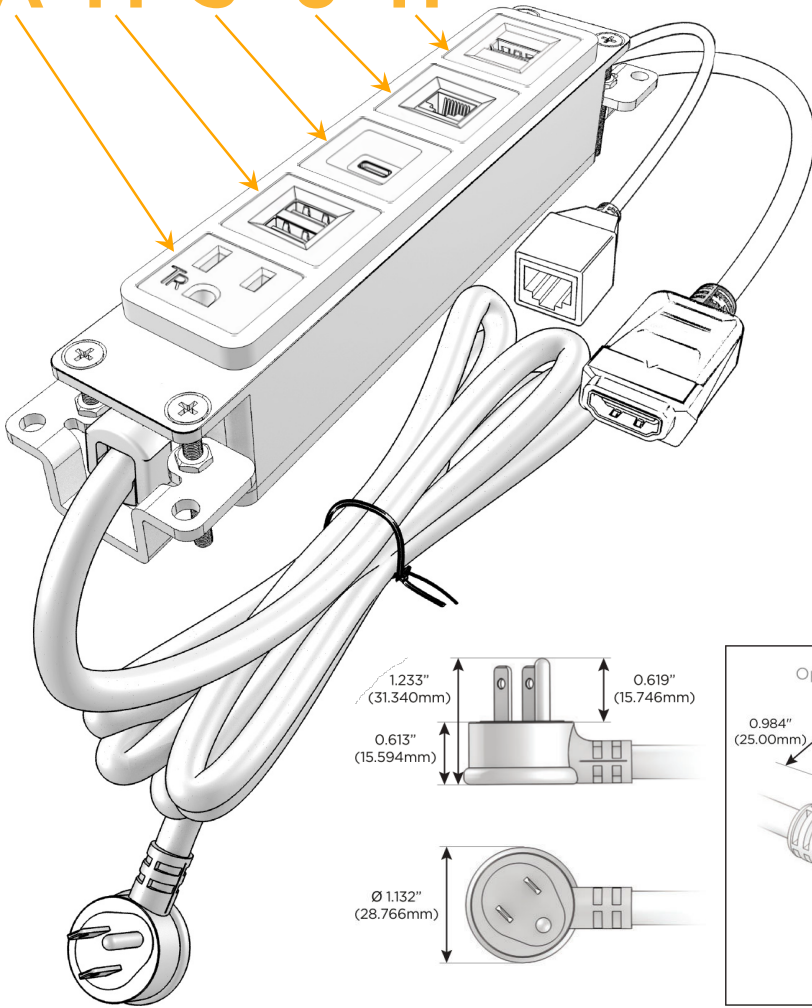

M-POWER-5T

AC POWER & DATA CONNECTIVITY SOLUTION

M-POWER-5T-AMS6H-BRAB

Specs:

Modules/Ports:

- **A** Tamper Resistant AC Receptacle
- **M** Double USB-A (Fast Charging Ports - 18W)
- **S** USB-C (25W High Speed Charging Port)
- **6** CAT 6
- **H** HDMI

A M S 6 H