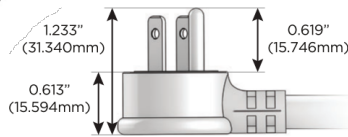

M-POWER-5T

AC POWER & DATA CONNECTIVITY SOLUTION

M-POWER-5T-AMS6H-BRAB

Specs:

Modules/Ports:

- **A** Tamper Resistant AC Receptacle
- **M** Double USB-A (Fast Charging Ports - 18W)
- **S** USB-C (25W High Speed Charging Port)
- **6** CAT 6
- **H** HDMI

A M S 6 H