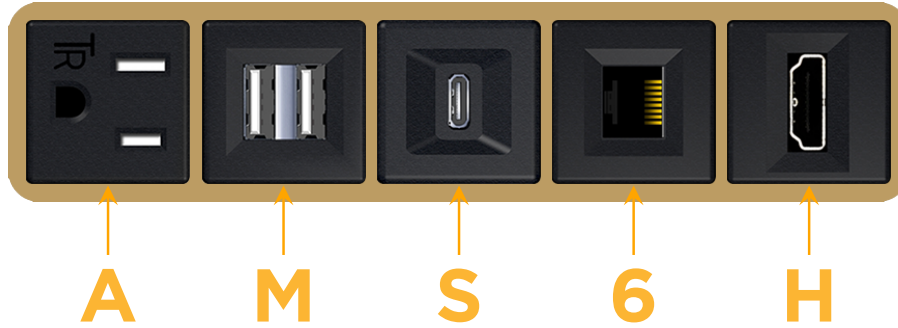

Bezel Finish: **BRASS (ABS)**

Custom Finishes Available M-POWER-5T-AMS6H-BRAB

Features:

Module/Port Options:

- A Tamper Resistant AC Receptacle
- E USB-A & USB-C (20W)
- M Double USB-A (Fast Charging Ports - 18W)
- H HDMI
- 6 CAT 6
- 12 RJ 12
- X Switched AC
- Y 3-Way Switch (Low Voltage)
- V USB-C (45W High Speed Charging Port)
- S USB-C (25W High Speed Charging Port)
- R Switched AC (Rocker Switch)
- D Dimmer Switch

Plug:

Supplied with Low Profile Flat 45° Angle 120 VAC Plug

Optional Standard Straight 120 VAC Plug

Optional Straight 120 VAC Pass-through Plug

- CLEAN, COMPACT DESIGN
- STREAMLINED
- LOW PROFILE
- SIDE-EXITING CORDS
- PLUG & PLAY
- 6' AC CORD & PLUG (FLAT PLUG STANDARD)
- CUSTOMIZABLE CONFIGURATIONS AND FINISHES
- UL LISTED FOR MOUNTING IN FURNITURE
- 15A

M-POWER-5T

AC POWER & DATA CONNECTIVITY SOLUTION

M-POWER-5T-AMS6H-BRAB

Specs:

Modules/Ports:

- A** Tamper Resistant AC Receptacle
- M** Double USB-A (Fast Charging Ports - 18W)
- S** USB-C (25W High Speed Charging Port)
- 6** CAT 6
- H** HDMI