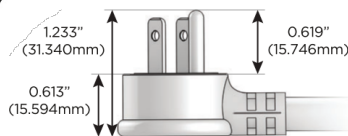

M-POWER-5T

AC POWER & DATA CONNECTIVITY SOLUTION

M-POWER-5T-AMS6H-BRAAB

Specs:

Modules/Ports:

- **A** Tamper Resistant AC Receptacle
- **M** Double USB-A (Fast Charging Ports - 18W)
- **S** USB-C (25W High Speed Charging Port)
- **6** CAT 6
- **H** HDMI

A M S 6 H