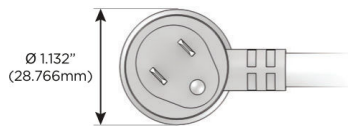

M-POWER-5T

AC POWER & DATA CONNECTIVITY SOLUTION

M-POWER-5T-AMS6H-BRAAB

Specs:

Modules/Ports:

- **A** Tamper Resistant AC Receptacle
- **M** Double USB-A (Fast Charging Ports - 18W)
- **S** USB-C (25W High Speed Charging Port)
- **6** CAT 6
- **H** HDMI

A M S 6 H