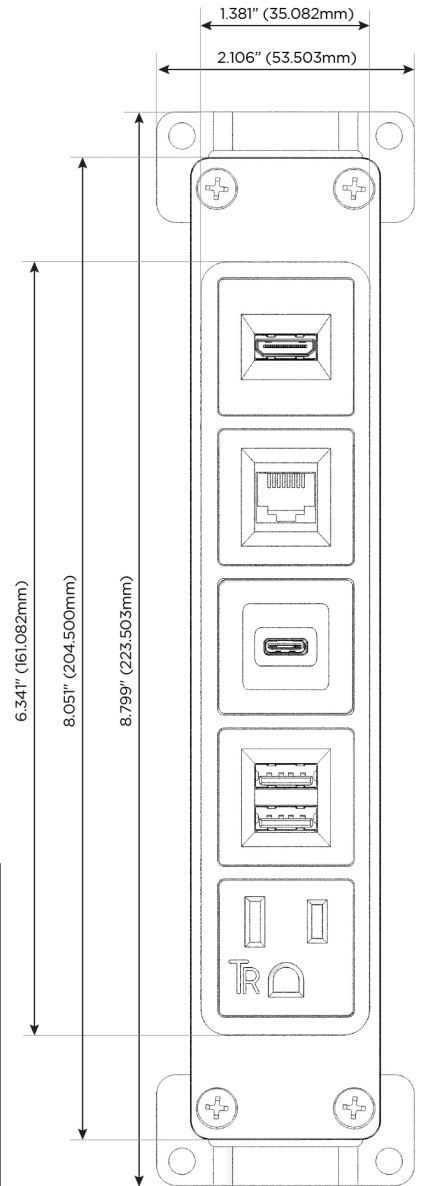

#### Module/Port Options:

- A** Tamper Resistant AC Receptacle
- E** USB-A & USB-C (20W)
- M** Double USB-A (Fast Charging Ports - 18W)
- H** HDMI
- 6** CAT 6
- 12** RJ 12
- X** Switched AC
- Y** 3-Way Switch (Low Voltage)
- V** USB-C (45W High Speed Charging Port)
- S** USB-C (25W High Speed Charging Port)
- R** Switched AC (Rocker Switch)
- D** Dimmer Switch

#### Plug:

Supplied with Low Profile Flat 45° Angle 120 VAC Plug

Optional Standard Straight 120 VAC Plug

Optional Straight 120 VAC Pass-through Plug

- CLEAN, COMPACT DESIGN
- STREAMLINED
- LOW PROFILE
- SIDE-EXITING CORDS
- PLUG & PLAY
- 6' AC CORD & PLUG (FLAT PLUG STANDARD)
- CUSTOMIZABLE CONFIGURATIONS AND FINISHES
- UL LISTED FOR MOUNTING IN FURNITURE
- 15A

# M-POWER-5T

AC POWER & DATA CONNECTIVITY SOLUTION

M-POWER-5T-AMS6H-BRAAB

Specs:

**Modules/Ports:**

- A** Tamper Resistant AC Receptacle
- M** Double USB-A (Fast Charging Ports - 18W)
- S** USB-C (25W High Speed Charging Port)
- 6** CAT 6
- H** HDMI

TOP

SIDE