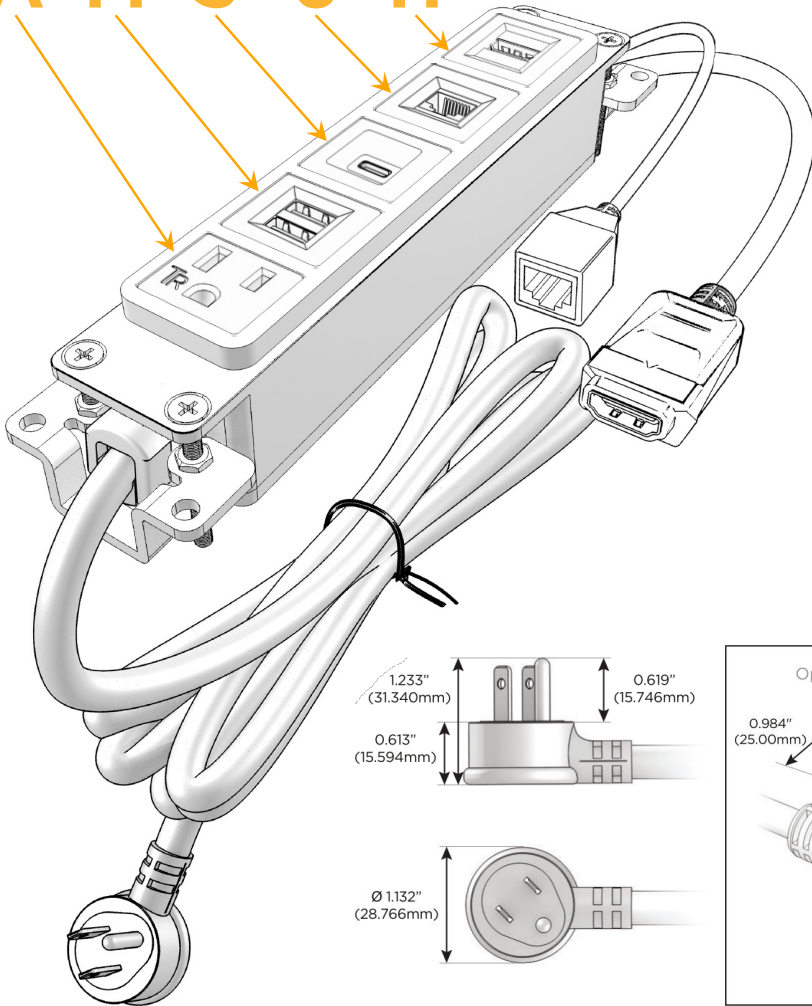

M-POWER-5T

AC POWER & DATA CONNECTIVITY SOLUTION

M-POWER-5T-AMS6H-BRAAB

Specs:

Modules/Ports:

- **A** Tamper Resistant AC Receptacle
- **M** Double USB-A (Fast Charging Ports - 18W)
- **S** USB-C (25W High Speed Charging Port)
- **6** CAT 6
- **H** HDMI

A M S 6 H