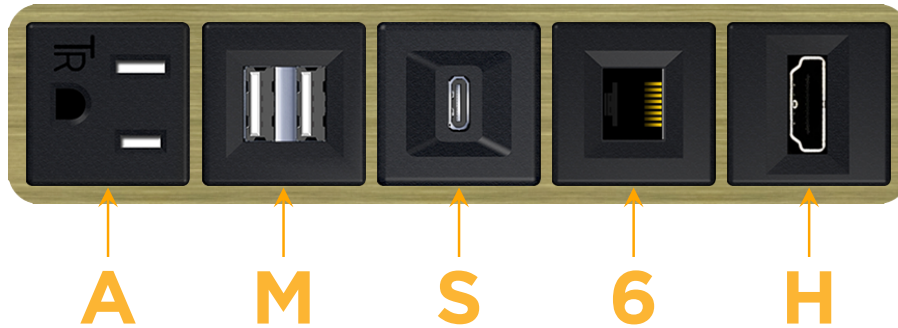

M-POWER-5T

AC POWER & DATA CONNECTIVITY SOLUTION

M-POWER-5T-AMS6H-BRAAB

Distributed by

Mormax Company, Inc.

8 Westchester Plaza

Elmsford, NY 10523

914-699-0101

sales@mormax.com

mormax.com

Metro Light & Power's line of power & data solutions offers sophisticated design elements combined with greater ease of installation. Streamlined and low-profile, enhanced by side-exiting cords, our outlets advance the industry with their cutting edge look and feel. We believe flexibility is key, and we provide a variety of mounting options, including the ability to mount in limited spaces. Our outlets are available in many finishes and configurations, in addition to a custom color and finish capability for our clients.

Bezel Finish: **BRASS ANTIQUED (ABS)**

Custom Finishes Available M-POWER-5T-AMS6H-BRAAB

Features:

Module/Port Options:

- **A** Tamper Resistant AC Receptacle
- **E** USB-A & USB-C (20W)
- **M** Double USB-A (Fast Charging Ports - 18W)
- **H** HDMI
- **6** CAT 6
- **12** RJ 12
- **X** Switched AC
- **Y** 3-Way Switch (Low Voltage)
- **V** USB-C (45W High Speed Charging Port)
- **S** USB-C (25W High Speed Charging Port)
- **R** Switched AC (Rocker Switch)
- **D** Dimmer Switch

Plug:

Supplied with Low Profile Flat 45° Angle 120 VAC Plug

Optional Standard Straight 120 VAC Plug

Optional Straight 120 VAC Pass-through Plug

- CLEAN, COMPACT DESIGN
- STREAMLINED
- LOW PROFILE
- SIDE-EXITING CORDS
- PLUG & PLAY
- 6' AC CORD & PLUG (FLAT PLUG STANDARD)
- CUSTOMIZABLE CONFIGURATIONS AND FINISHES
- UL LISTED FOR MOUNTING IN FURNITURE
- 15A