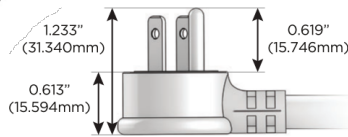

M-POWER-5T

AC POWER & DATA CONNECTIVITY SOLUTION

M-POWER-5T-AMS6H-BB

Specs:

Modules/Ports:

- **A** Tamper Resistant AC Receptacle
- **M** Double USB-A (Fast Charging Ports - 18W)
- **S** USB-C (25W High Speed Charging Port)
- **6** CAT 6
- **H** HDMI

A M S 6 H