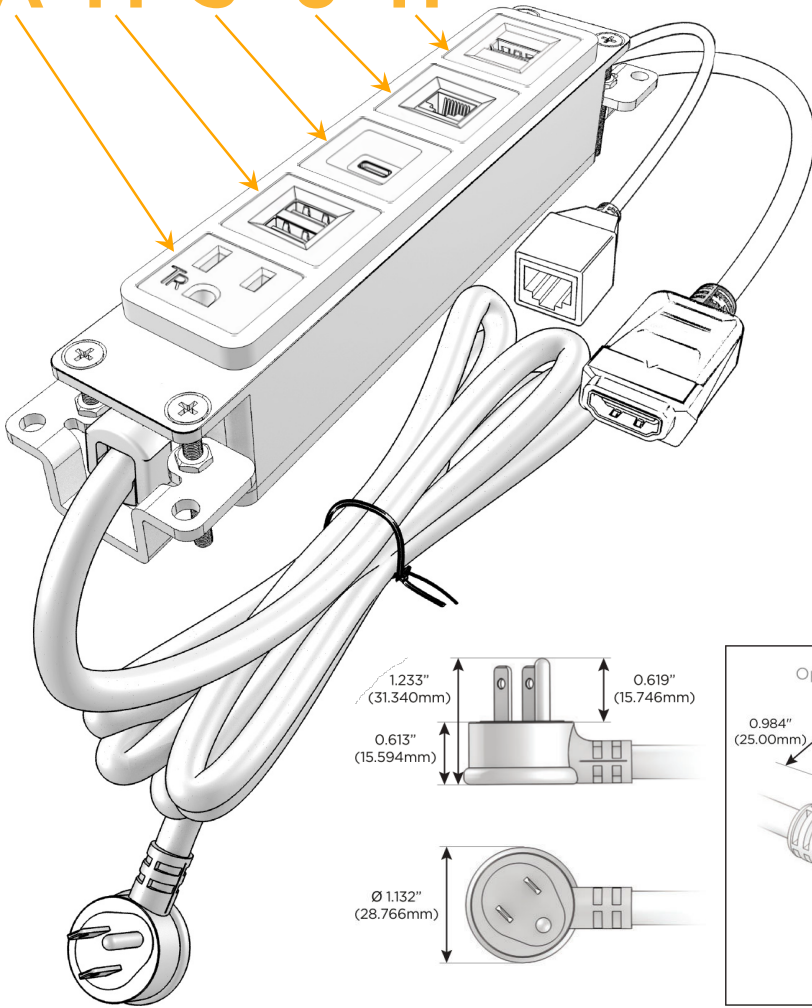

M-POWER-5T

AC POWER & DATA CONNECTIVITY SOLUTION

M-POWER-5T-AMS6H-BB

Specs:

Modules/Ports:

- **A** Tamper Resistant AC Receptacle
- **M** Double USB-A (Fast Charging Ports - 18W)
- **S** USB-C (25W High Speed Charging Port)
- **6** CAT 6
- **H** HDMI

A M S 6 H