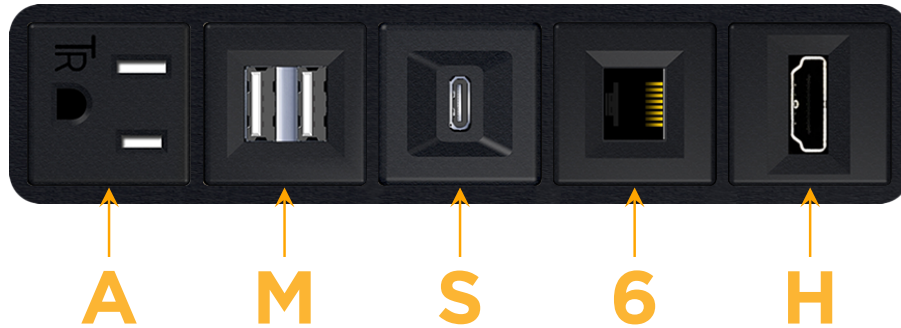

M-POWER-5T

AC POWER & DATA CONNECTIVITY SOLUTION

M-POWER-5T-AMS6H-BB

Distributed by

Mormax Company, Inc.

8 Westchester Plaza

Elmsford, NY 10523

914-699-0101

sales@mormax.com

mormax.com

Metro Light & Power's line of power & data solutions offers sophisticated design elements combined with greater ease of installation. Streamlined and low-profile, enhanced by side-exiting cords, our outlets advance the industry with their cutting edge look and feel. We believe flexibility is key, and we provide a variety of mounting options, including the ability to mount in limited spaces. Our outlets are available in many finishes and configurations, in addition to a custom color and finish capability for our clients.

Bezel Finish: **BLACK (STEEL)**

Custom Finishes Available M-POWER-5T-AMS6H-BB

Features:

Module/Port Options:

- A Tamper Resistant AC Receptacle
- E USB-A & USB-C (20W)
- M Double USB-A (Fast Charging Ports - 18W)
- H HDMI
- 6 CAT 6
- 12 RJ 12
- X Switched AC
- Y 3-Way Switch (Low Voltage)
- V USB-C (45W High Speed Charging Port)
- S USB-C (25W High Speed Charging Port)
- R Switched AC (Rocker Switch)
- D Dimmer Switch

Plug:

- Supplied with Low Profile Flat 45° Angle 120 VAC Plug
- Optional Standard Straight 120 VAC Plug
- Optional Straight 120 VAC Pass-through Plug

- CLEAN, COMPACT DESIGN
- STREAMLINED
- LOW PROFILE
- SIDE-EXITING CORDS
- PLUG & PLAY
- 6' AC CORD & PLUG (FLAT PLUG STANDARD)
- CUSTOMIZABLE CONFIGURATIONS AND FINISHES
- UL LISTED FOR MOUNTING IN FURNITURE
- 15A