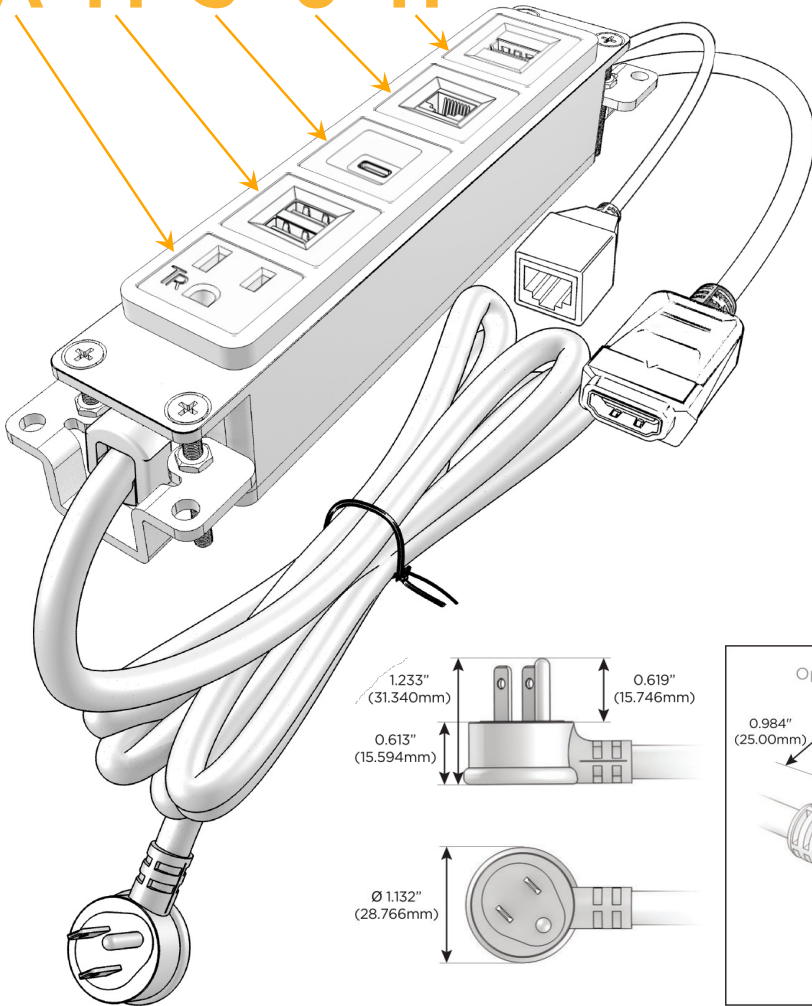

M-POWER-5T

AC POWER & DATA CONNECTIVITY SOLUTION

M-POWER-5T-AMS6H-BAB

Specs:

Modules/Ports:

- **A** Tamper Resistant AC Receptacle
- **M** Double USB-A (Fast Charging Ports - 18W)
- **S** USB-C (25W High Speed Charging Port)
- **6** CAT 6
- **H** HDMI

A M S 6 H