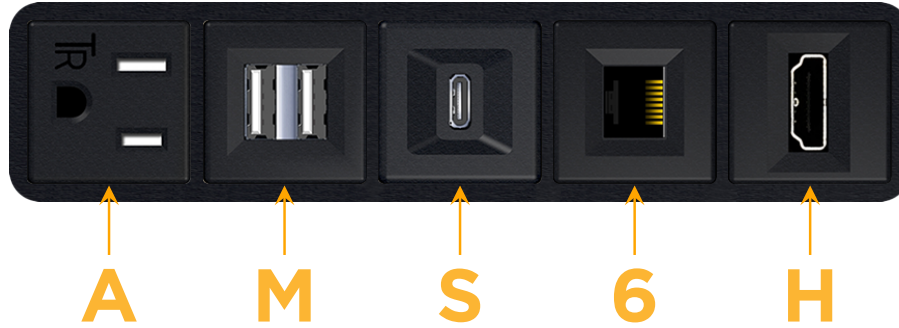

Bezel Finish: **BLACK (ABS)**

Custom Finishes Available M-POWER-5T-AMS6H-BAB

Features:

Module/Port Options:

- A** Tamper Resistant AC Receptacle
- E** USB-A & USB-C (20W)
- M** Double USB-A (Fast Charging Ports - 18W)
- H** HDMI
- 6** CAT 6
- 12** RJ 12
- X** Switched AC
- Y** 3-Way Switch (Low Voltage)
- V** USB-C (45W High Speed Charging Port)
- S** USB-C (25W High Speed Charging Port)
- R** Switched AC (Rocker Switch)
- D** Dimmer Switch

Plug:

Supplied with Low Profile Flat 45° Angle 120 VAC Plug

Optional Standard Straight 120 VAC Plug

Optional Straight 120 VAC Pass-through Plug

- CLEAN, COMPACT DESIGN
- STREAMLINED
- LOW PROFILE
- SIDE-EXITING CORDS
- PLUG & PLAY
- 6' AC CORD & PLUG (FLAT PLUG STANDARD)
- CUSTOMIZABLE CONFIGURATIONS AND FINISHES
- UL LISTED FOR MOUNTING IN FURNITURE
- 15A

M-POWER-5T

AC POWER & DATA CONNECTIVITY SOLUTION

M-POWER-5T-AMS6H-BAB

Specs:

Modules/Ports:

- A** Tamper Resistant AC Receptacle
- M** Double USB-A (Fast Charging Ports - 18W)
- S** USB-C (25W High Speed Charging Port)
- 6** CAT 6
- H** HDMI