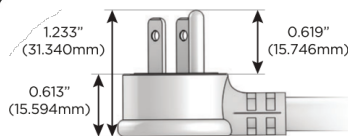

M-POWER-5T

AC POWER & DATA CONNECTIVITY SOLUTION

M-POWER-5T-AMS6H-BAB

Specs:

Modules/Ports:

- **A** Tamper Resistant AC Receptacle
- **M** Double USB-A (Fast Charging Ports - 18W)
- **S** USB-C (25W High Speed Charging Port)
- **6** CAT 6
- **H** HDMI

A M S 6 H